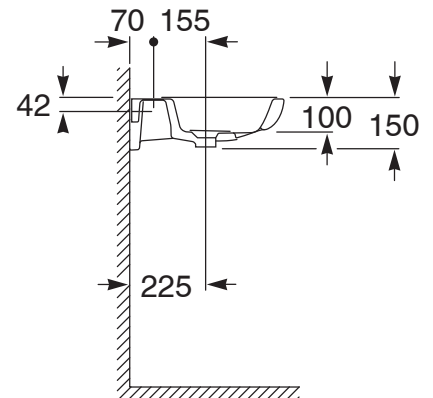

Roca Meridian Wall Basin & Fixing Kit Right Hand Bowl with No Overflow 750mm 1 Taphole White

9512226

SPECIFICATIONS	
Recommended Use	Domestic, Hotel & Commercial
Material	Ceramic
Basin Colour	White
Bowl Capacity	5.5 ltr
Weight	17.9 kg
Fixing	Bolted to wall using fixing bolts (supplied)
Taphole Configuration	1 Taphole
Overflow Configuration	No Overflow
Plug & Waste	Sold Separately
WARRANTY	
Warranty - Domestic Use	15 Years
Spare Parts & Labour	12 Months
<i>Please refer to Warranty Page for full Terms and Conditions</i>	

Disclaimer: Products in this specification manual must by regulation be installed by licensed and registered trade people. The manufacturer/distributor reserves the right to vary specifications or delete models from their range without prior notification. Dimensions are nominal measurements only. Dimensions and set-outs listed are correct at time of publication however the manufacturer/distributor takes no responsibility for printing errors.