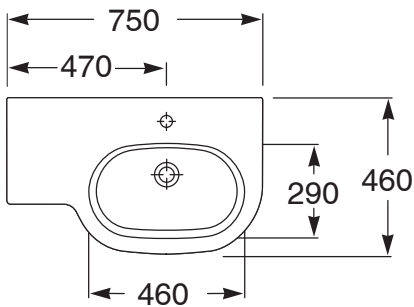

Roca Meridian Wall Basin & Fixing Kit Right Hand Bowl with No Overflow 750mm 1 Taphole White

9512226

SPECIFICATIONS	
Recommended Use	Domestic, Hotel & Commercial
Material	Ceramic
Basin Colour	White
Bowl Capacity	5.5 ltr
Weight	17.9 kg
Fixing	Bolted to wall using fixing bolts (supplied)
Taphole Configuration	1 Taphole
Overflow Configuration	No Overflow
Plug & Waste	Sold Separately
WARRANTY	
Warranty - Domestic Use	15 Years
Spare Parts & Labour	12 Months
<i>Please refer to Warranty Page for full Terms and Conditions</i>	

Disclaimer: Products in this specification manual must by regulation be installed by licensed and registered trade people. The manufacturer/distributor reserves the right to vary specifications or delete models from their range without prior notification. Dimensions are nominal measurements only. Dimensions and set-outs listed are correct at time of publication however the manufacturer/distributor takes no responsibility for printing errors.