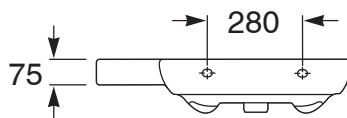

Roca Meridian Wall Basin & Fixing Kit Right Hand Bowl with No Overflow 750mm 1 Taphole White

9512226

SPECIFICATIONS	
Recommended Use	Domestic, Hotel & Commercial
Material	Ceramic
Basin Colour	White
Bowl Capacity	5.5 ltr
Weight	17.9 kg
Fixing	Bolted to wall using fixing bolts (supplied)
Taphole Configuration	1 Taphole
Overflow Configuration	No Overflow
Plug & Waste	Sold Separately
WARRANTY	
Warranty - Domestic Use	15 Years
Spare Parts & Labour	12 Months
<i>Please refer to Warranty Page for full Terms and Conditions</i>	