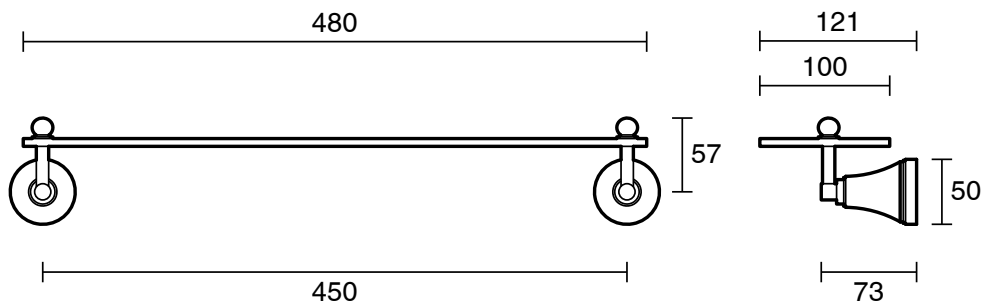

KADO

Kado Era Shower Shelf Matte Black

2263722

SPECIFICATIONS

Recommended Use	Domestic, Hotel & Commercial
Colour	Matte Black
Material	Zinc/Steel

WARRANTY

Replacement Only - Domestic Use 10 Years

Please refer to Warranty Page for full Terms and Conditions

Dimensions are nominal measurements only.

CLEANING RECOMMENDATIONS:

We recommend the use of soapy water or approved cleaners. This product should not be cleaned with abrasive materials. Damage caused by any improper treatment is not covered by the product warranty. Refer to Warranty Conditions

Disclaimer: Products in this specification manual must by regulation be installed by licensed and registered trade people. The manufacturer/distributor reserves the right to vary specifications or delete models from their range without prior notification. Dimensions are nominal measurements only. Dimensions and set-outs listed are correct at time of publication however the manufacturer/distributor takes no responsibility for printing errors.

Published 21/07/2022

To see the complete Kado range go to
www.reece.com.au