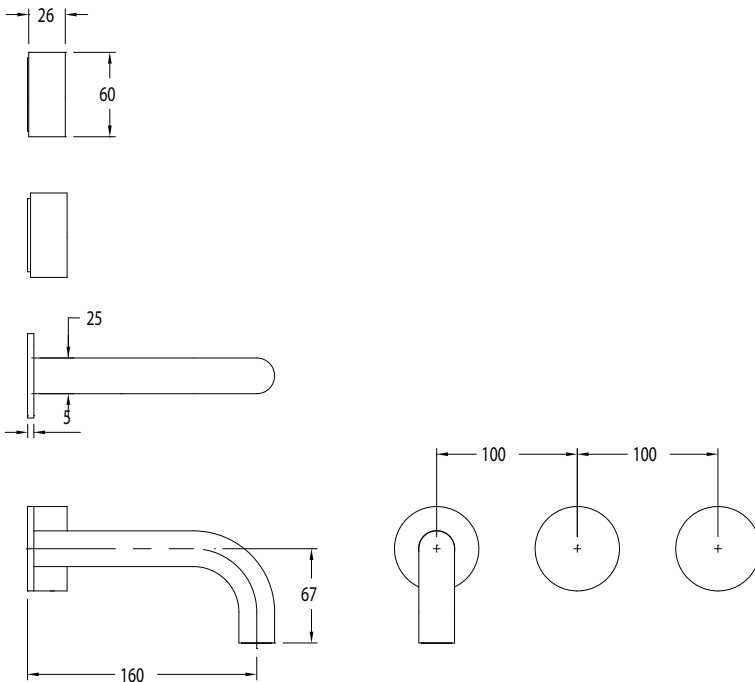

## Milli Pure Wall Bath Hostess System 160mm with Linear Textured Handle

Please refer to Warranty Page for full Terms and Conditions

Dimensions are nominal measurements only.

**Disclaimer:** Products in this specification manual must by regulation be installed by licensed and registered trade people. The manufacturer/distributor reserves the right to vary specifications or delete models from their range without prior notification. Dimensions are nominal measurements only. Dimensions and set-outs listed are correct at time of publication however the manufacturer/distributor takes no responsibility for printing errors.