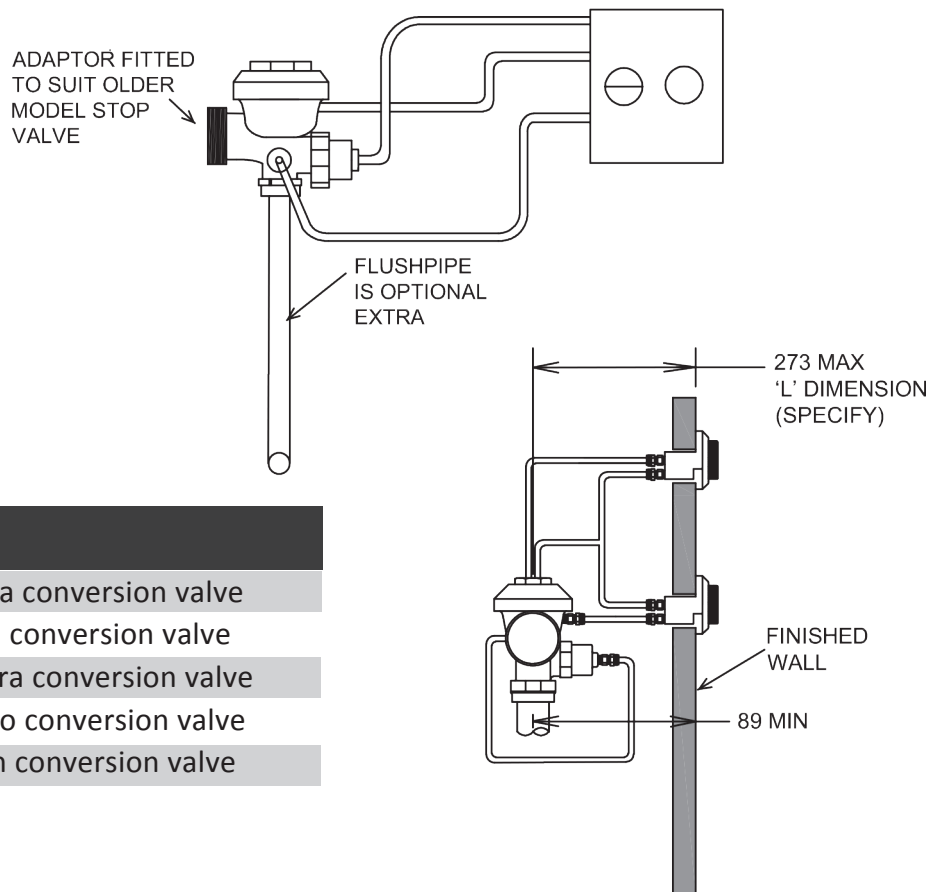

ZDF-6154

CONVERSION CONCEALED DUAL FLUSH VALVE

Dimensional Data (mm) are Subject to Manufacturing Tolerances and Change Without Notice

ENGINEERING SPECIFICATION

- Conversion flush valve for pans / urinals
- Standard pan connection and urinal connection available
- Min water supply pressure - 40kPa
- Max water supply pressure - 300kPa
- Flush volume - 6 / 3L adjustable
- Flow rate required - 1.5L per sec

STANDARDS COMPLIANCE

- WELS – 3 Star – 6 / 3L
- Watermarked Approved - WM-000307

PRODUCT CODES

CODE	DESCRIPTION
ZDF-6154G	Zurn to Gloria conversion valve
ZDF-6154H	Zurn to Hush conversion valve
ZDF-6154U	Zurn to Unibra conversion valve
ZDF-6154P	Zurn to Pubco conversion valve
ZDF-6154Z	Zurn to Sloan conversion valve

OPTIONS

CODE	DESCRIPTION
ZDF-6152BX12	300x300mm stainless steel panel and frame
ZDF-6152P	300x300mm s/s panel
FPCP-40	40x450x450mm chrome plated copper flush pipe
PH-6000-HYL-FF-SD	Small diameter flush buttons