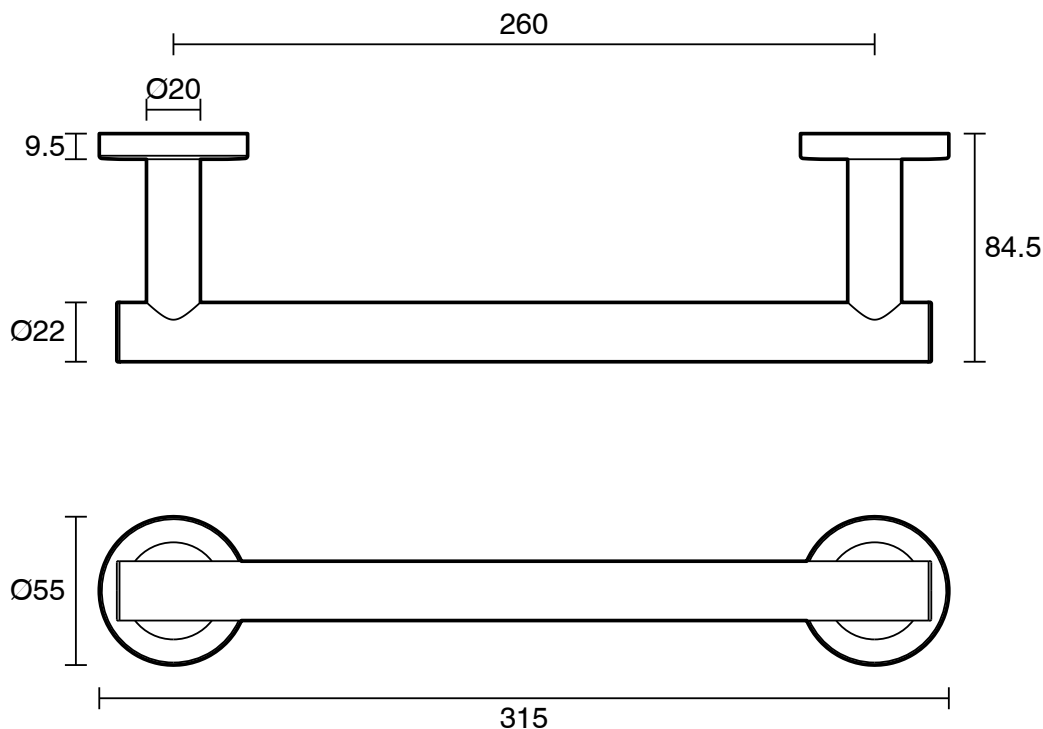

Roca Ona Single Towel Rail 300mm Matte White

15069

SPECIFICATIONS

Recommended Use	Domestic;Commercial;Hotel
Colour Category	White
Colour Finish	Matte White
Primary Material	Brass

WARRANTY

Replacement Only - Domestic Use	15
Parts Replacement Only	1

Please refer to Warranty Page for full Terms and Conditions

Dimensions are nominal measurements only.

CLEANING RECOMMENDATIONS:

We recommend the use of soapy water or approved cleaners. This product should not be cleaned with abrasive materials. Damage caused by any improper treatment is not covered by the product warranty. Refer to Warranty Conditions

Disclaimer: Products in this specification manual must by regulation be installed by licensed and registered trade people. The manufacturer/distributor reserves the right to vary specifications or delete models from their range without prior notification. Dimensions are nominal measurements only. Dimensions and set-outs listed are correct at time of publication however the manufacturer/distributor takes no responsibility for printing errors.

Published 11/11/2024

To see the complete Roca range go to www.reece.com.au