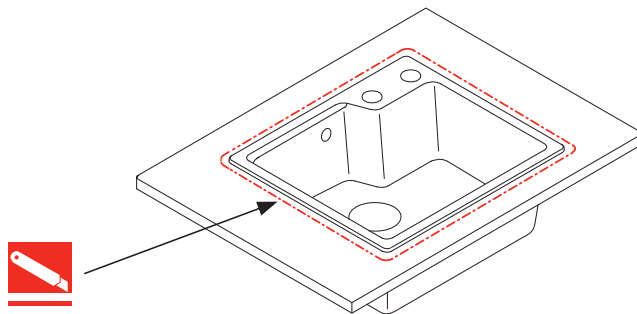

Franke Urban City Granite Sinks

5

6

7

24h

1