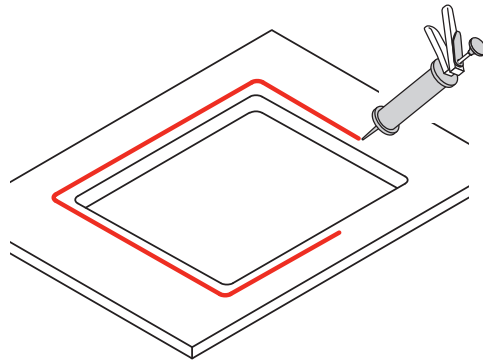

Franke Urban City Granite Sinks

Inset

ø 35mm

1

Plumbers, please ensure a copy of the installation instructions is left with the end user for future reference.

Franke Urban City Granite Sinks

2

3

2

Franke Urban City Granite Sinks

+

Flush mount

ø 35mm

1