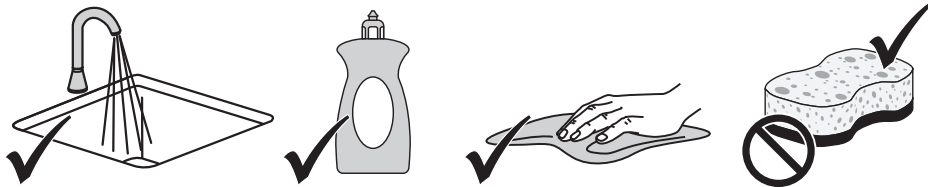

Franke Urban City Granite Sinks

Inset

ø 35mm

1

Plumbers, please ensure a copy of the installation instructions is left with the end user for future reference.

Franke Urban City Granite Sinks

2

3

2

Franke Urban City Granite Sinks

+

Flush mount

ø 35mm

1