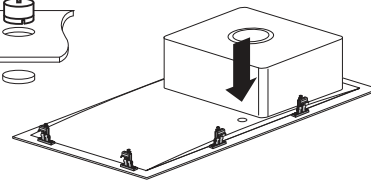

Franke Urban City Granite Sinks

Inset

ø 35mm

1

Plumbers, please ensure a copy of the installation instructions is left with the end user for future reference.

Franke Urban City Granite Sinks

2

3

2

Franke Urban City Granite Sinks

+

Flush mount

ø 35mm

1