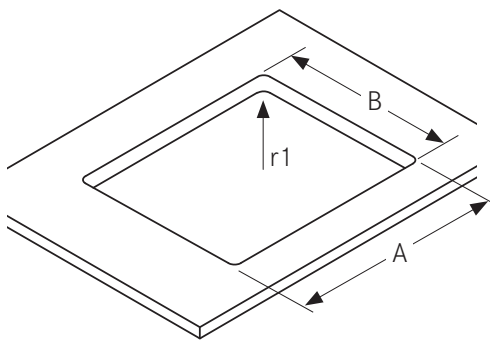

Franke Urban City Granite Sinks

Inset

ø 35mm

1

Plumbers, please ensure a copy of the installation instructions is left with the end user for future reference.

Franke Urban City Granite Sinks

2

3

2

Franke Urban City Granite Sinks

+

Flush mount

ø 35mm

1