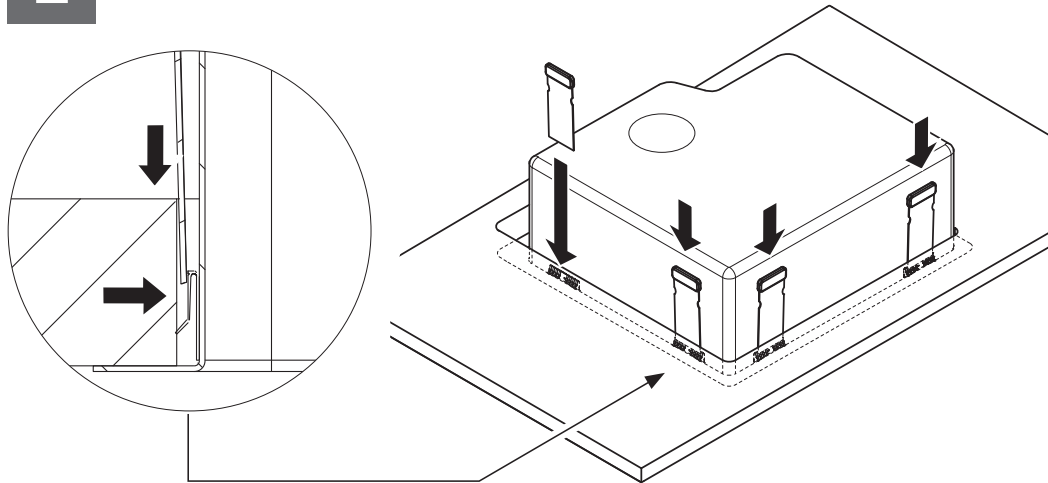

Franke Urban City Granite Sinks

Inset

ø 35mm

1

Plumbers, please ensure a copy of the installation instructions is left with the end user for future reference.

Franke Urban City Granite Sinks

2

3

2

Franke Urban City Granite Sinks

+

Flush mount

ø 35mm

1