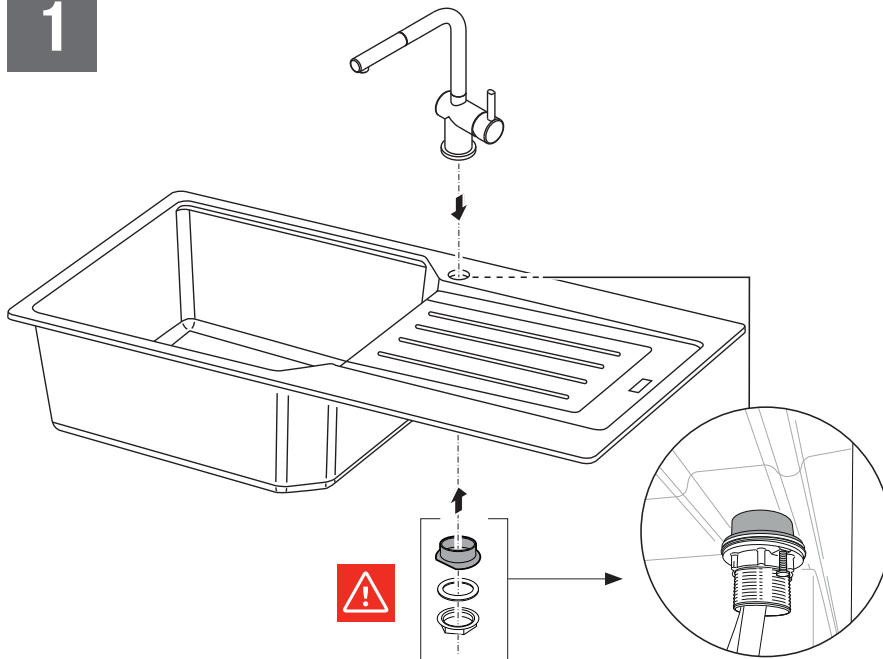

Franke Urban City Granite Sinks

Inset

ø 35mm

1

Plumbers, please ensure a copy of the installation instructions is left with the end user for future reference.

Franke Urban City Granite Sinks

2

3

2

Franke Urban City Granite Sinks

+

Flush mount

ø 35mm

1