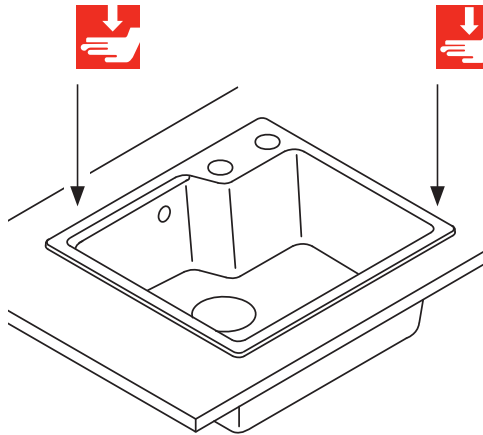

Franke Urban City Granite Sinks

5