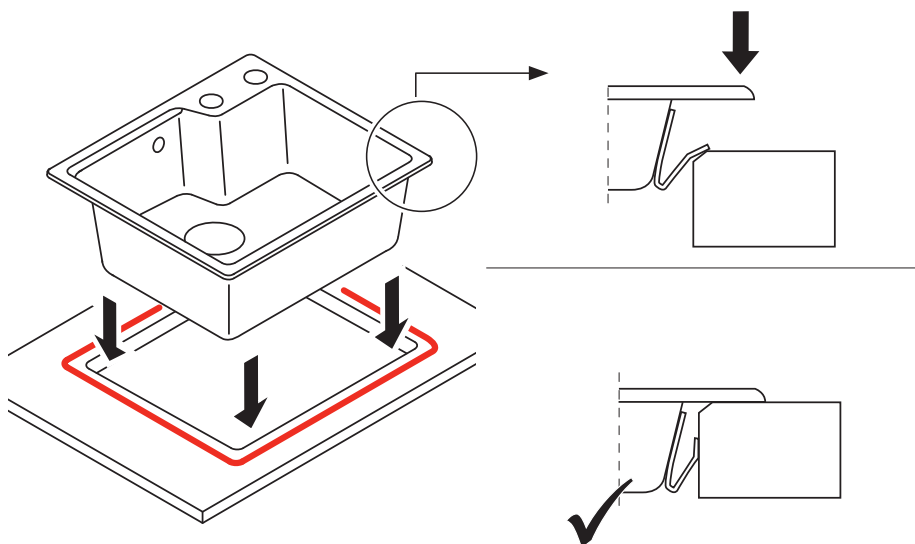

Franke Urban City Granite Sinks

2

3

4