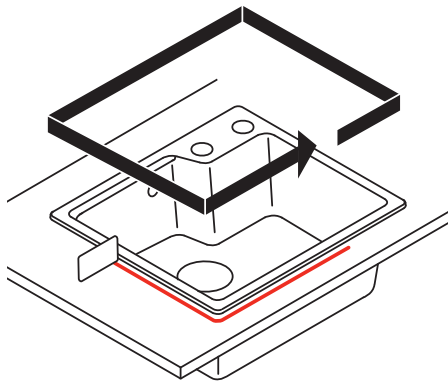

Franke Urban City Granite Sinks

5

6

7

24h

1