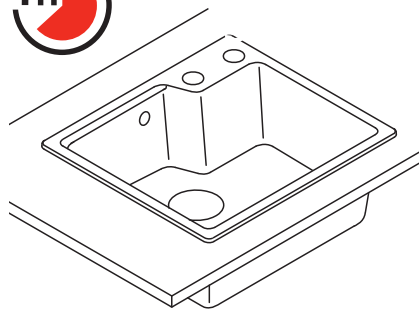

Franke Urban City Granite Sinks

5

6

7

24h

1