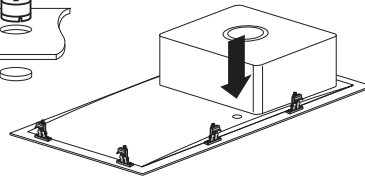

Franke Urban City Granite Sinks

Inset

ø 35mm

1

Plumbers, please ensure a copy of the installation instructions is left with the end user for future reference.

Franke Urban City Granite Sinks

2

3

2

Franke Urban City Granite Sinks

+

Flush mount

ø 35mm

1