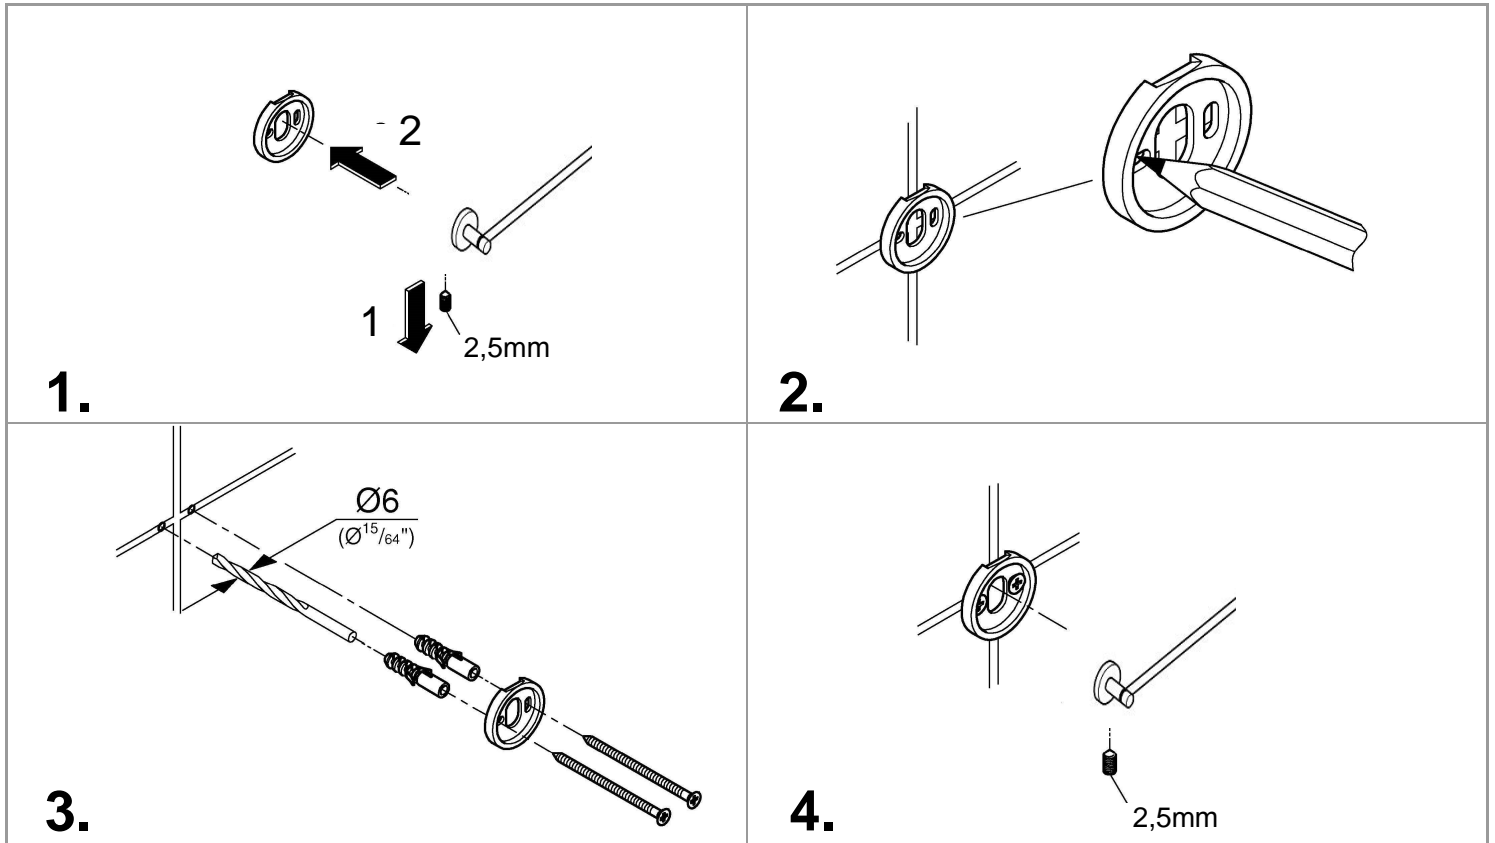

Installation instructions

Installation Instructions

When installing bathroom accessories please ensure all fixings are installed for maximum stability.

Care

For directions on the care of this fitting, please refer to the accompanying care instructions.