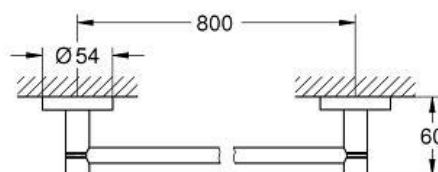

ESSENTIALS ACCESSORIES
800MM SINGLE TOWEL RAIL
MODEL #40386001

Pure Freude
an Wasser

Product Specifications

Product Description:

Essentials

Towel rail
material: metal
854 mm (functional length 800 mm)
concealed fastening
GROHE StarLight® chrome finish