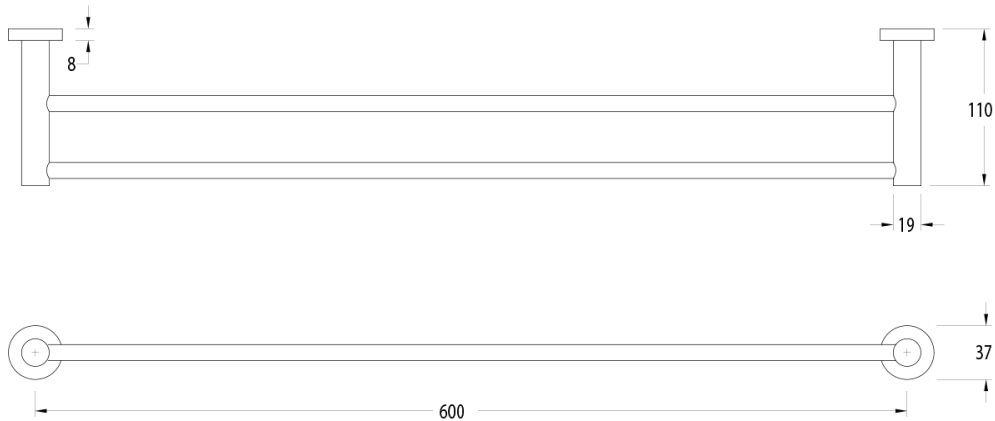

Milli Mood Edit Double Towel Rail 600mm Brushed Gunmetal

2281321

SPECIFICATIONS

Recommended Use	Domestic, Hotel & Commercial
Colour	Brushed Gunmetal
Material	DR Brass

WARRANTY

Replacement Only - Domestic Use 15 Years

Please refer to Warranty Page for full Terms and Conditions

Dimensions are nominal measurements only.

CLEANING RECOMMENDATIONS:

We recommend the use of soapy water or approved cleaners. This product should not be cleaned with abrasive materials. Damage caused by any improper treatment is not covered by the product warranty. Refer to Warranty Conditions

Disclaimer: Products in this specification manual must by regulation be installed by licensed and registered trade people. The manufacturer/distributor reserves the right to vary specifications or delete models from their range without prior notification. Dimensions are nominal measurements only. Dimensions and set-outs listed are correct at time of publication however the manufacturer/distributor takes no responsibility for printing errors.

Published 28/03/2022

To see the complete Milli range go to
www.reece.com.au