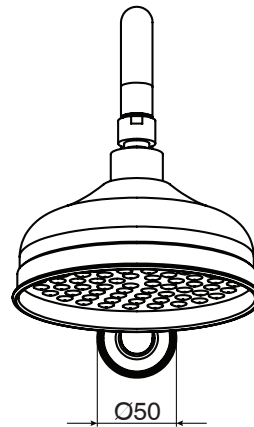

Posh

Posh Canterbury Shower Arm & Rose (3*)

SPECIFICATIONS

Recommended Use	Domestic, hotel and commercial
Colour	Chrome
Colour Availability	Chrome, Brass Gold
Material	Brass - DR
Recommended Pressure Range	150 - 500 kPa
Max Continuous Working Pressure	500 kPa
Max Continuous Working Temperature	80 deg C
Suitable for Storage Tank Hot Water	Yes
Suitable for Continuous Flow Hot Water	Yes
Suitable for Gravity Feed Hot Water	No

WARRANTY

Warranty - Domestic Use	10 Years
Spare Parts & Labour	12 Months

Please refer to Warranty Page for full Terms and Conditions

Dimensions are nominal measurements only.

CLEANING RECOMMENDATIONS:

We recommend the use of soapy water or approved cleaners. This product should not be cleaned with abrasive materials. Damage caused by any improper treatment is not covered by the product warranty. Refer to Warranty Conditions

Disclaimer: Products in this specification manual must by regulation be installed by licensed and registered trade people. The manufacturer/distributor reserves the right to vary specifications or delete models from their range without prior notification. Dimensions are nominal measurements only. Dimensions and set-outs listed are correct at time of publication however the manufacturer/distributor takes no responsibility for printing errors.

Published 14/08/2018

To see the complete Posh range go to
www.reece.com.au/bathrooms