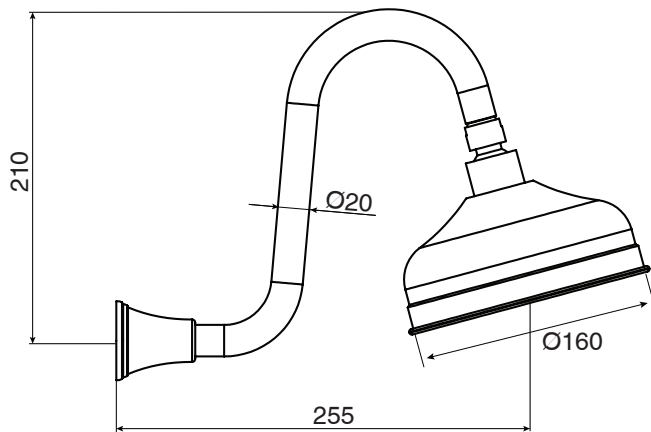

Posh

Posh Canterbury Shower Arm & Rose (3*)

SPECIFICATIONS

Recommended Use	Domestic, hotel and commercial
Colour	Chrome
Colour Availability	Chrome, Brass Gold
Material	Brass - DR
Recommended Pressure Range	150 - 500 kPa
Max Continuous Working Pressure	500 kPa
Max Continuous Working Temperature	80 deg C
Suitable for Storage Tank Hot Water	Yes
Suitable for Continuous Flow Hot Water	Yes
Suitable for Gravity Feed Hot Water	No

WARRANTY

Warranty - Domestic Use	10 Years
Spare Parts & Labour	12 Months

Please refer to Warranty Page for full Terms and Conditions

Dimensions are nominal measurements only.

CLEANING RECOMMENDATIONS:

We recommend the use of soapy water or approved cleaners. This product should not be cleaned with abrasive materials. Damage caused by any improper treatment is not covered by the product warranty. Refer to Warranty Conditions

Disclaimer: Products in this specification manual must by regulation be installed by licensed and registered trade people. The manufacturer/distributor reserves the right to vary specifications or delete models from their range without prior notification. Dimensions are nominal measurements only. Dimensions and set-outs listed are correct at time of publication however the manufacturer/distributor takes no responsibility for printing errors.

Published 14/08/2018

To see the complete Posh range go to
www.reece.com.au/bathrooms