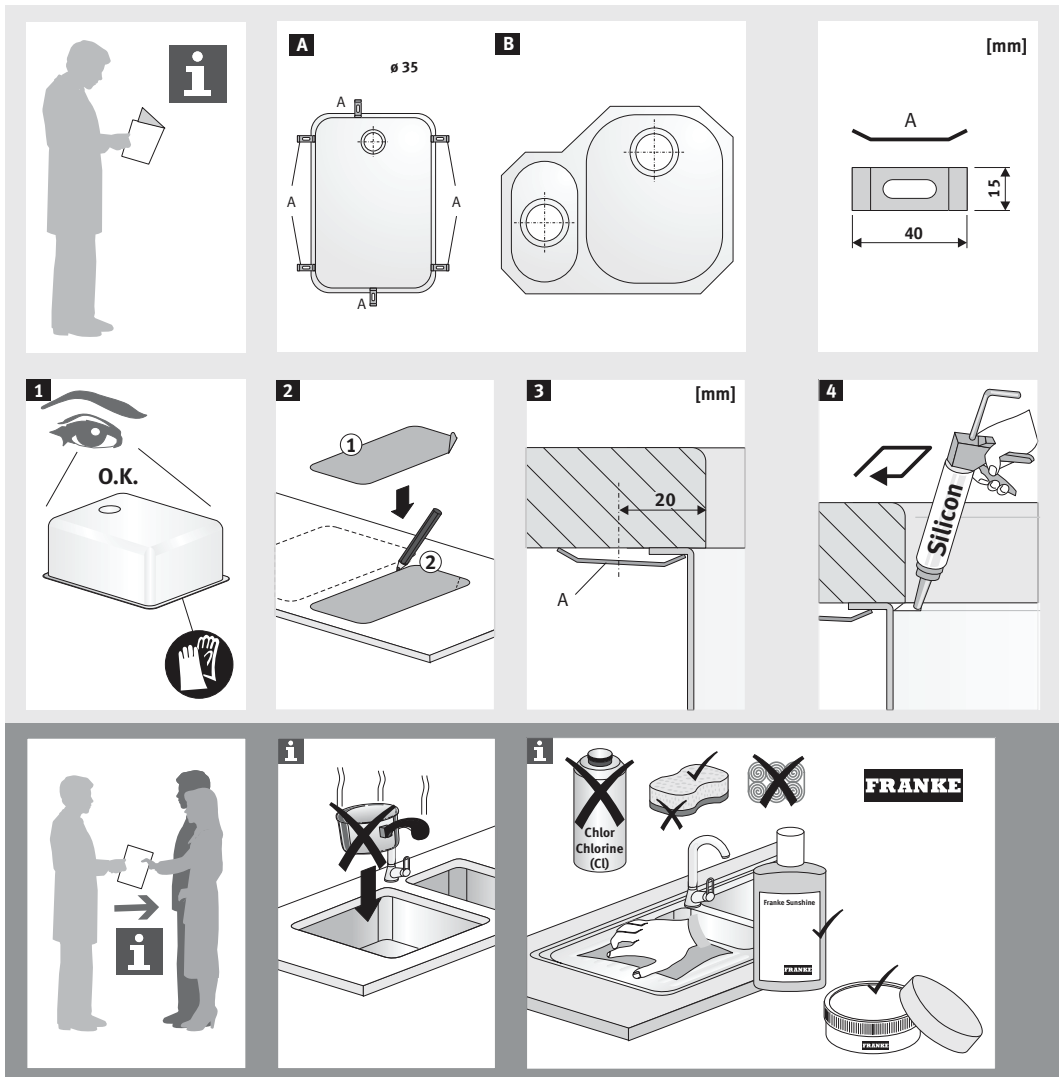

FRANKE  
**ANCONA SINGLE BOWL  
 UNDERMOUNT SINK - ANX 110-48**

**INSTALLATION INSTRUCTIONS**

Plumbers, please ensure a copy of the installation instructions is left with the end user for future reference