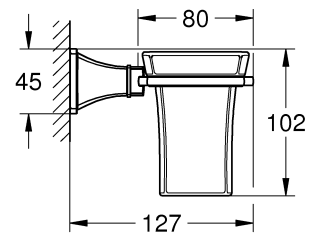

GRANDERA
TUMBLER AND HOLDER
MODEL #40626000

Pure Freude
an Wasser

Product Specifications

Product Description:

Grandera
Holder with ceramic tumbler

GROHE StarLight® chrome finish

Installation instructions

Installation Instructions

When installing bathroom accessories please ensure all fixings are installed for maximum stability.

Care

For directions on the care of this fitting, please refer to the accompanying care instructions.

GRANDERA
TUMBLER AND HOLDER
MODEL #40626000

Spare Parts

Pure Freude
an Wasser

Pos.-nr.	Product Description	Order-nr.	Units per package
1	Ceramic tumbler	40668000	1

48166000

SpeedClean

Pure Freude
an Wasser

GROHE

D