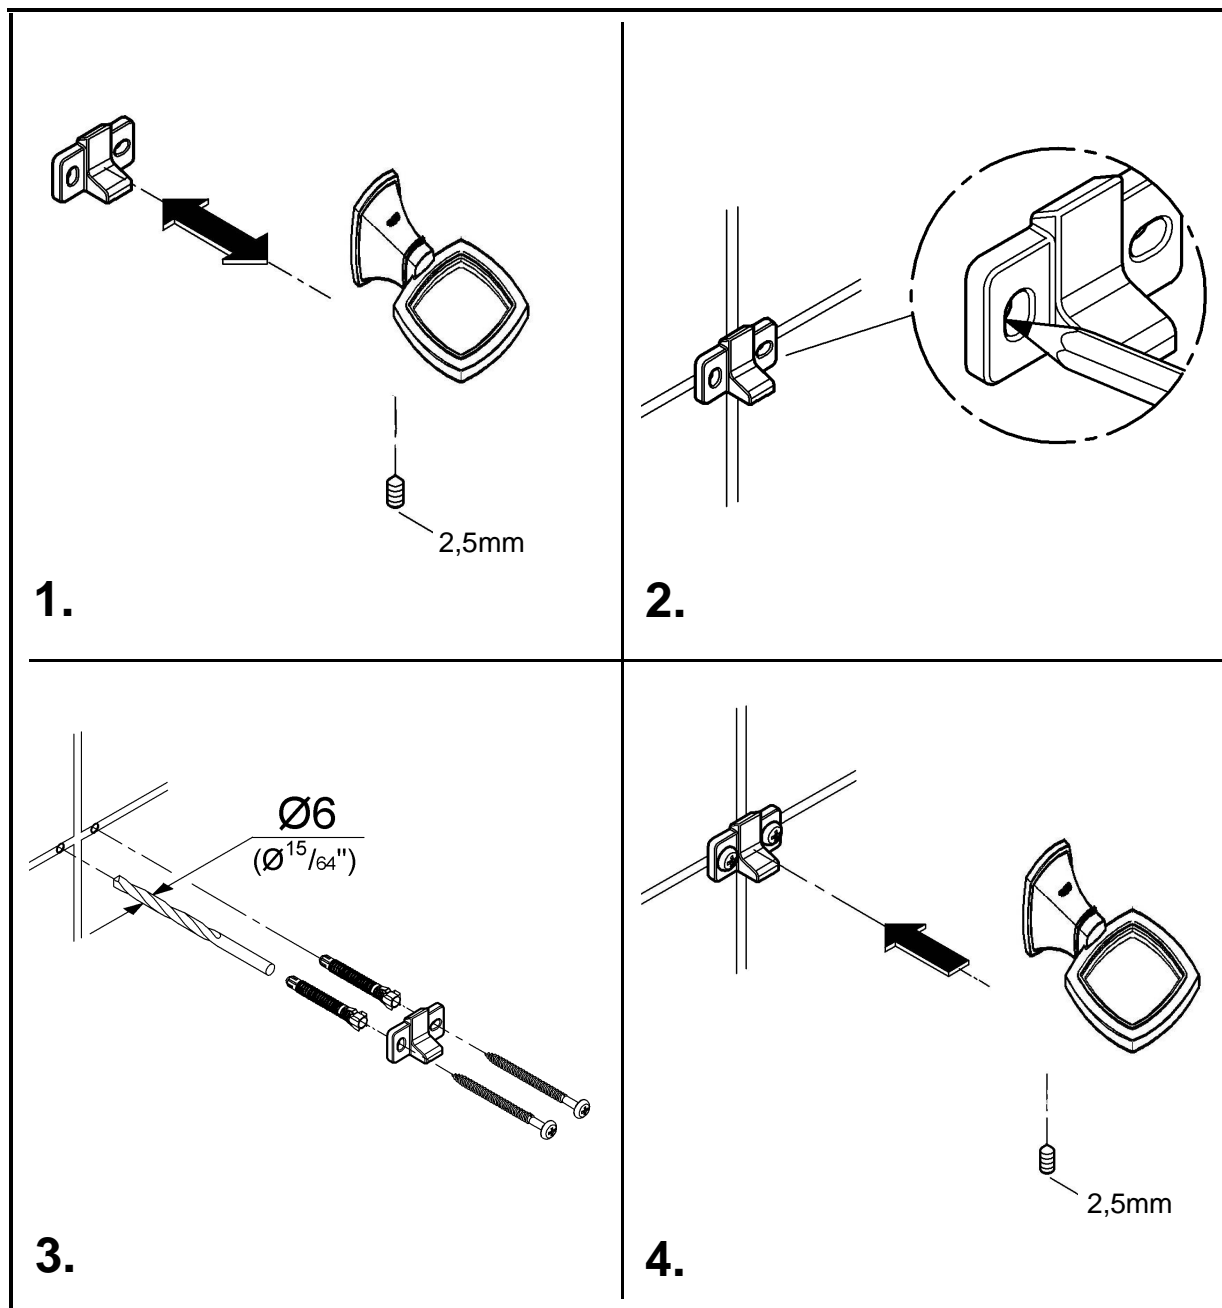

GRANDERA
TUMBLER AND HOLDER
MODEL #40626000

Pure Freude
an Wasser

Product Specifications

Product Description:

Grandera
Holder with ceramic tumbler

GROHE StarLight® chrome finish

Installation instructions

Installation Instructions

When installing bathroom accessories please ensure all fixings are installed for maximum stability.

Care

For directions on the care of this fitting, please refer to the accompanying care instructions.

GRANDERA
TUMBLER AND HOLDER
MODEL #40626000