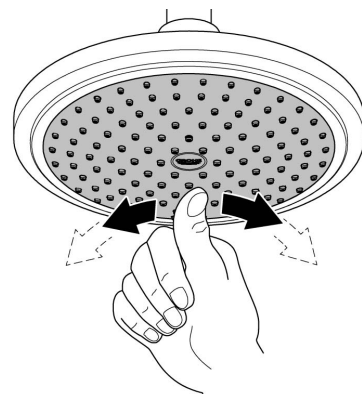

When installing bathroom accessories please ensure all fixings are installed for maximum stability.

Care

For directions on the care of this fitting, please refer to the accompanying care instructions.

GRANDERA
TUMBLER AND HOLDER
MODEL #40626000

Spare Parts

Pure Freude
an Wasser

Pos.-nr.	Product Description	Order-nr.	Units per package
1	Ceramic tumbler	40668000	1

48166000

SpeedClean

Pure Freude
an Wasser

GROHE

D