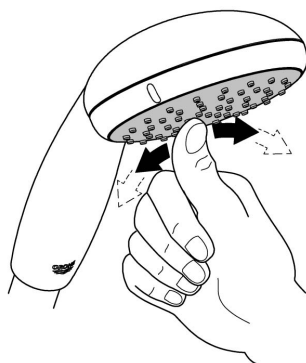

When installing bathroom accessories please ensure all fixings are installed for maximum stability.

Care

For directions on the care of this fitting, please refer to the accompanying care instructions.

GRANDERA
TUMBLER AND HOLDER
MODEL #40626000

Spare Parts

Pure Freude
an Wasser

Pos.-nr.	Product Description	Order-nr.	Units per package
1	Ceramic tumbler	40668000	1

48166000

SpeedClean

Pure Freude
an Wasser

GROHE

D