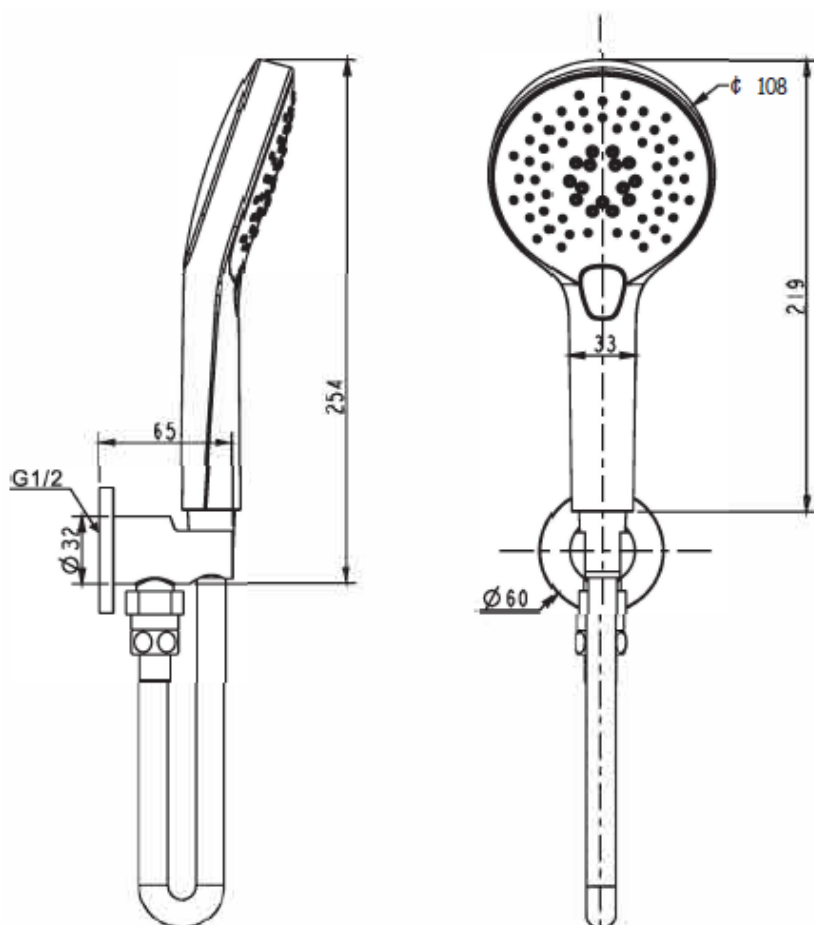

American Standard Cygnet Hand Shower Kit Round (3*)

SPECIFICATIONS

Recommended Use	Domestic, Hotel & Commercial
Colour	Chrome with white face on hand piece
Functions	3 function: Spray, massage, spray & massage
Recommended Pressure Range	150 - 500kPa
Max Continuous Working Pressure	500kPa
Max Continuous Working Temperature	50°C
Suitable for Storage Tank Hot Water	Yes
Suitable for Continuous Flow Hot Water	Yes
Suitable for Gravity Feed Hot Water	No
Hot and Cold water inlet pressure should be equal	

WARRANTY

Warranty - Domestic Use	10 Years
Spare Parts & Labour	12 Months

Please refer to Warranty Page for full Terms and Conditions

Dimensions are nominal measurements only.

Disclaimer: Products in this specification manual must by regulation be installed by licensed and registered trade people. The manufacturer/distributor reserves the right to vary specifications or delete models from their range without prior notification. Dimensions are nominal measurements only. Dimensions and set-outs listed are correct at time of publication however the manufacturer/distributor takes no responsibility for printing errors.

Published 10/07/2018

To see the complete American Standard range go to www.reece.com.au/bathrooms