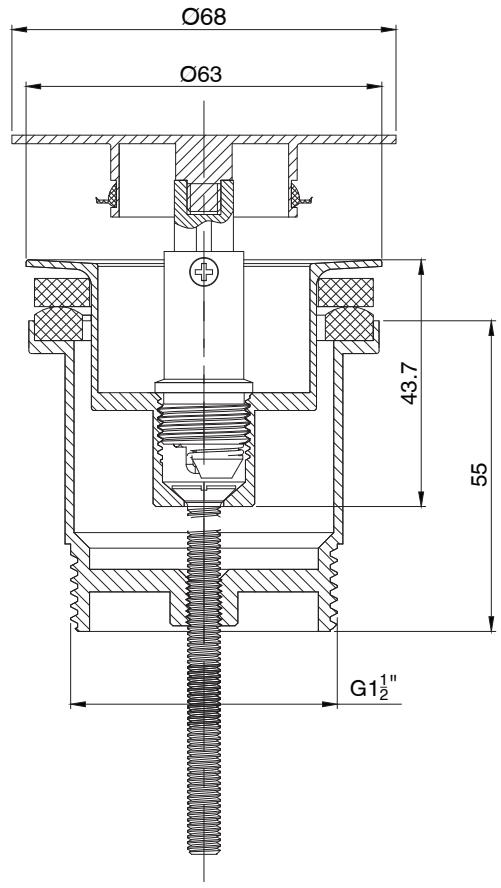

Mizu Drift Universal DN40 Flat Pop Up Plug & Waste Brushed Gunmetal

247003

SPECIFICATIONS

Recommended Use	Domestic, Hotel & Commercial
Colour	Brushed Gunmetal
Finish	Brushed

WARRANTY

Replacement Only - Domestic Use	12 Months

Please refer to Warranty Page for full Terms and Conditions

Dimensions are nominal measurements only.

CLEANING RECOMMENDATIONS:

We recommend using a soft cloth or moist sponge with soapy water or mild detergent. Rinse with clean water, towel dry after cleaning. Clean regularly to protect surface finish. Do not use chemical or abrasive cleaners, avoid using a scrubbing brush or scourer sponge to clean. A soft brush can be used for hard to reach places. Damage caused by any improper treatment is not covered by the product warranty. Refer to Warranty Conditions.

Disclaimer: Products in this specification manual must by regulation be installed by licensed and registered trade people. The manufacturer/distributor reserves the right to vary specifications or delete models from their range without prior notification. Dimensions are nominal measurements only. Dimensions and set-outs listed are correct at time of publication however the manufacturer/distributor takes no responsibility for printing errors.

Published 04/11/2022

To see the complete Mizu range go to www.reece.com.au