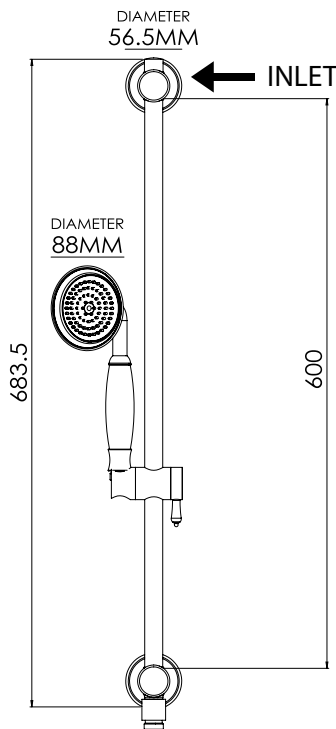

KADO

Kado Era Single Rail Shower with Top Rail Water Inlet Brushed Nickel (4 Star)

9512106

SPECIFICATIONS

Recommended Use	Domestic, Hotel & Commercial
Colour	Brushed Nickel
Finish	Brushed
Material	DR Brass
Recommended Pressure Range	150 - 500 kPa
Maximum Continuous Working Temperature	80 deg C
Suitable for Storage Tank Hot Water	Yes
Suitable for Continuous Flow Hot Water	Yes
Suitable for Gravity Feed Hot Water	No

WARRANTY

Warranty - Domestic Use	10 Years
Spare Parts & Labour	12 Months

Please refer to Warranty Page for full Terms and Conditions

Dimensions are nominal measurements only.

CLEANING RECOMMENDATIONS:

We recommend the use of soapy water or approved cleaners. This product should not be cleaned with abrasive materials. Damage caused by any improper treatment is not covered by the product warranty. Refer to Warranty Conditions

Disclaimer: Products in this specification manual must by regulation be installed by licensed and registered trade people. The manufacturer/distributor reserves the right to vary specifications or delete models from their range without prior notification. Dimensions are nominal measurements only. Dimensions and set-outs listed are correct at time of publication however the manufacturer/distributor takes no responsibility for printing errors.

Published 03/05/2022

To see the complete Kado range go to www.reece.com.au