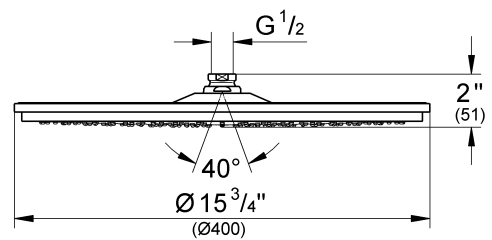

RAINSHOWER
400MM OVERHEAD SHOWER
MODEL #28778000

Pure Freude
an Wasser

Product Specifications

Product Description:

Rainshower® Cosmopolitan 400 Head shower

1 Spray - Normal
Ø 400 mm
252 spray nozzles

Ball joint with turning angle $20^\circ \pm 20^\circ 1/2$ " NPT
female thread

GROHE EcoJoy® 8 Litres p/min
GROHE StarLight® chrome finish

SpeedClean anti-lime system
Suitable for Instantaneous heater