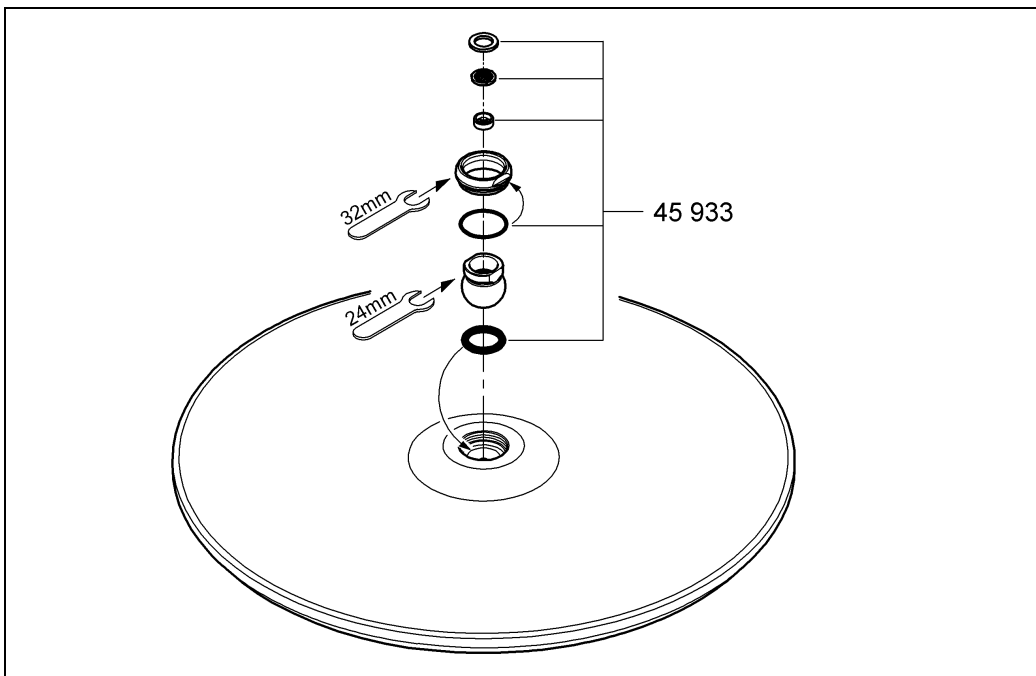

Installation instructions