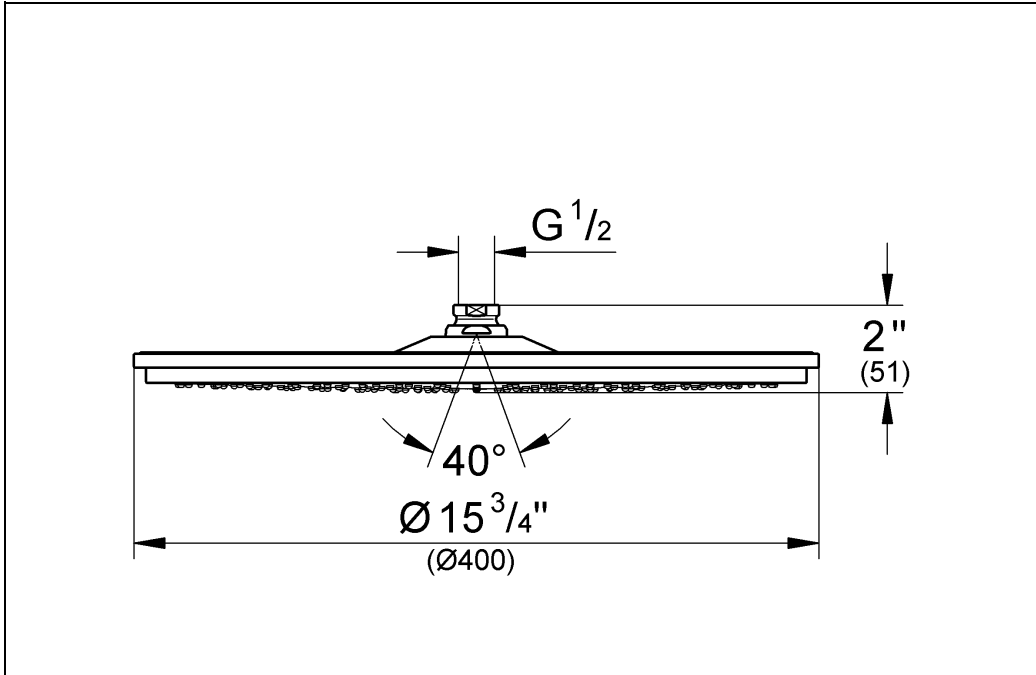

Installation instructions