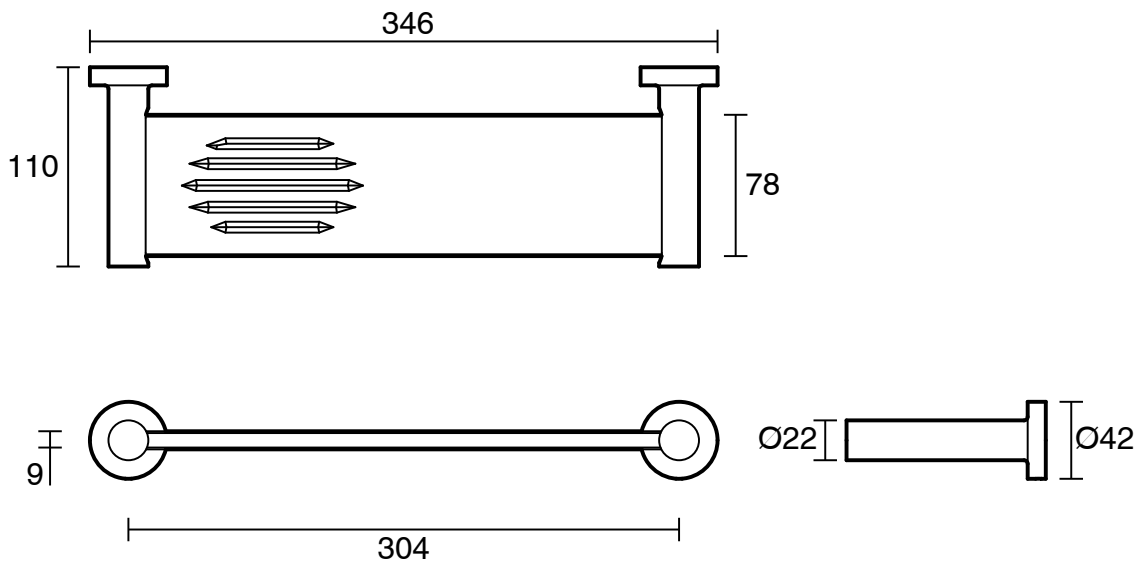

SUSSEX

Sussex Scala Shower Shelf LUX PVD Brushed Pure Gold

2267025

SPECIFICATIONS	
Recommended Use	Residential;Commercial
Colour Finish	Brushed Pure Gold
Primary Material	Brass
WARRANTY	
Residential Use (Years)	40
Commercial Use (Years)	10
<i>Please refer to Sussex Warranty page for full Terms and Conditions</i>	

Disclaimer: Products in this specification manual must by regulation be installed by licensed and registered trade people. The manufacturer/distributor reserves the right to vary specifications or delete models from their range without prior notification. Dimensions are nominal measurements only. Dimensions and set-outs listed are correct at time of publication however the manufacturer/distributor takes no responsibility for printing errors.