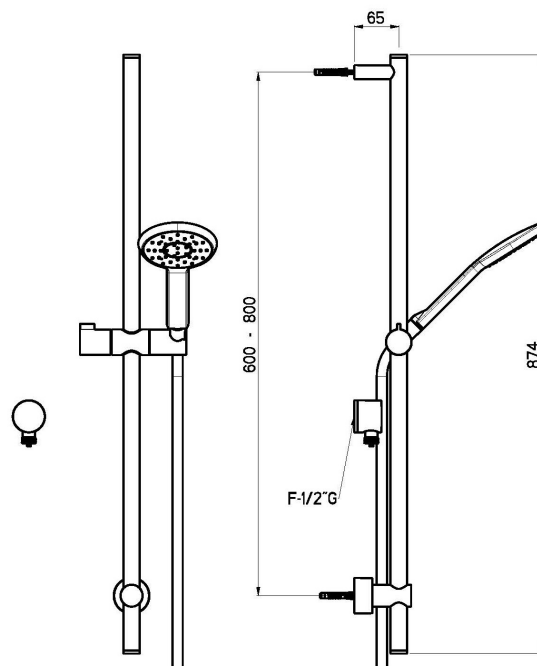

Nikles Pearl 105 Single Rail Shower Matte Black (4 Star)

4201157

SPECIFICATIONS

Recommended Use	Domestic, Hotel & Commercial
Colour	Matte Black
Recommended Pressure Range	100 - 500kPa
Max Continuous Working Pressure	500kPa
Max Continuous Working Temperature	60°C
Recommended Temperature	40°C
Suitable for Storage Tank Hot Water	Yes
Suitable for Continuous Flow Hot Water	Yes
Suitable for Gravity Feed Hot Water	No

WARRANTY

Warranty - Domestic Use	15 Years
Spare Parts & Labour	12 Months

Please refer to Warranty Page for full Terms and Conditions

Dimensions are nominal measurements only.

CLEANING RECOMMENDATIONS:

We recommend the use of soapy water or approved cleaners. This product should not be cleaned with abrasive materials. Damage caused by any improper treatment is not covered by the product warranty. Refer to Warranty Conditions

Disclaimer: Products in this specification manual must by regulation be installed by licensed and registered trade people. The manufacturer/distributor reserves the right to vary specifications or delete models from their range without prior notification. Dimensions are nominal measurements only. Dimensions and set-outs listed are correct at time of publication however the manufacturer/distributor takes no responsibility for printing errors.

Published 17/05/2021

To see the complete Nikles range go to www.reece.com.au