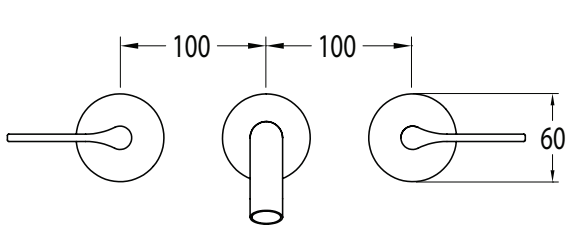

Dimensions are nominal measurements only.

CLEANING RECOMMENDATIONS:

We recommend the use of soapy water or approved cleaners. This product should not be cleaned with abrasive materials. Damage caused by any improper treatment is not covered by the product warranty. Refer to Warranty Conditions

Disclaimer: Products in this specification manual must by regulation be installed by licensed and registered trade people. The manufacturer/distributor reserves the right to vary specifications or delete models from their range without prior notification. Dimensions are nominal measurements only. Dimensions and set-outs listed are correct at time of publication however the manufacturer/distributor takes no responsibility for printing errors.

Published 02/07/2021

To see the complete Milli range go to www.reece.com.au