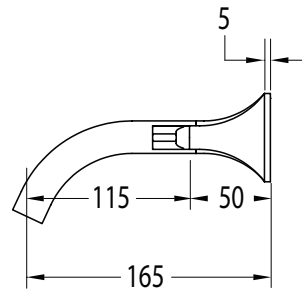

Dimensions are nominal measurements only.

CLEANING RECOMMENDATIONS:

We recommend the use of soapy water or approved cleaners. This product should not be cleaned with abrasive materials. Damage caused by any improper treatment is not covered by the product warranty. Refer to Warranty Conditions

Disclaimer: Products in this specification manual must by regulation be installed by licensed and registered trade people. The manufacturer/distributor reserves the right to vary specifications or delete models from their range without prior notification. Dimensions are nominal measurements only. Dimensions and set-outs listed are correct at time of publication however the manufacturer/distributor takes no responsibility for printing errors.

Published 02/07/2021

To see the complete Milli range go to www.reece.com.au