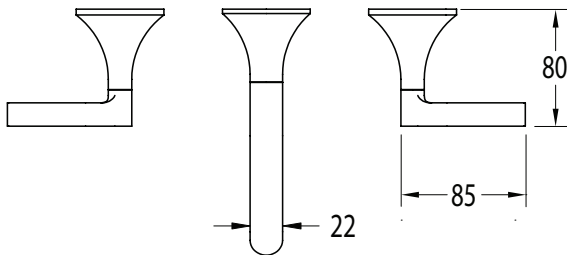

Milli Oria Wall Basin Set 165mm PVD Brushed Gold (5 Star)

2265595

SPECIFICATIONS

Recommended Use	Domestic, Hotel & Commercial
Colour	Gold
Finish	Brushed
Material	Brass
Recommended Pressure Range	250-500kPa
Maximum Continuous Working Temperature	65 deg C
Suitable for Storage Tank Hot Water	Yes
Suitable for Continuous Flow Hot Water	Yes
Suitable for Gravity Feed Hot Water	No

WARRANTY

Warranty - Domestic Use	15 Years
Spare Parts & Labour	12 Months

Please refer to Warranty Page for full Terms and Conditions

Dimensions are nominal measurements only.

CLEANING RECOMMENDATIONS:

We recommend the use of soapy water or approved cleaners. This product should not be cleaned with abrasive materials. Damage caused by any improper treatment is not covered by the product warranty. Refer to Warranty Conditions

Disclaimer: Products in this specification manual must by regulation be installed by licensed and registered trade people. The manufacturer/distributor reserves the right to vary specifications or delete models from their range without prior notification. Dimensions are nominal measurements only. Dimensions and set-outs listed are correct at time of publication however the manufacturer/distributor takes no responsibility for printing errors.

Published 02/07/2021

To see the complete Milli range go to www.reece.com.au