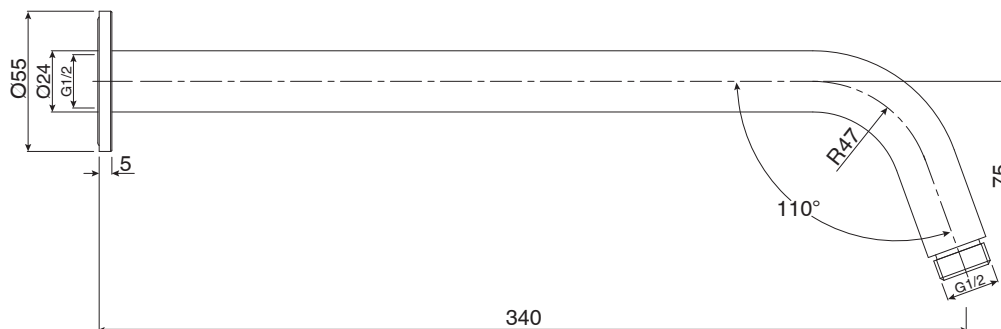

mizu

Mizu Drift Wall Straight Shower Arm Only Matte Black

9505343

SPECIFICATIONS

Recommended Use	Domestic, Hotel & Commercial
Colour	Matte Black
Finish	Matte
Material	Brass
Recommended Pressure Range	150 - 500 kPa
Maximum Continuous Working Temperature	60 deg C
Suitable for Storage Tank Hot Water	Yes
Suitable for Continuous Flow Hot Water	Yes
Suitable for Gravity Feed Hot Water	No

WARRANTY

Warranty - Domestic Use	10 Years
Spare Parts & Labour	12 Months

Please refer to Warranty Page for full Terms and Conditions

Dimensions are nominal measurements only.

CLEANING RECOMMENDATIONS:

We recommend the use of soapy water or approved cleaners. This product should not be cleaned with abrasive materials. Damage caused by any improper treatment is not covered by the product warranty. Refer to Warranty Conditions

Disclaimer: Products in this specification manual must by regulation be installed by licensed and registered trade people. The manufacturer/distributor reserves the right to vary specifications or delete models from their range without prior notification. Dimensions are nominal measurements only. Dimensions and set-outs listed are correct at time of publication however the manufacturer/distributor takes no responsibility for printing errors.

Published 01/12/2022

To see the complete Mizu range go to
www.reece.com.au