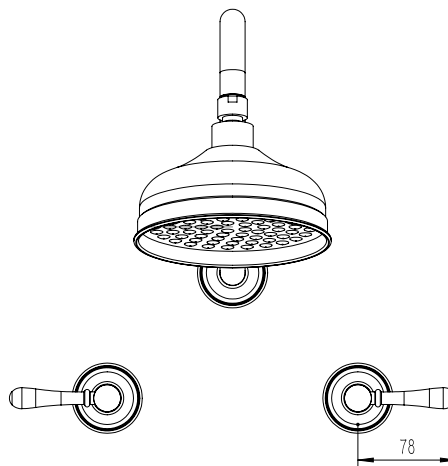

Milli Monument Edit Gooseneck Shower Set Lever Handles Brushed Gunmetal (3 Star)

4204516

SPECIFICATIONS

Recommended Use	Domestic, Hotel & Commercial
Colour	Brushed Gunmetal
Finish	Brushed
Material	DR Brass
Recommended Pressure Range	150 - 500 kPa
Maximum Continuous Working Temperature	80 deg C
Suitable for Storage Tank Hot Water	Yes
Suitable for Continuous Flow Hot Water	Yes
Suitable for Gravity Feed Hot Water	No

WARRANTY

Warranty - Domestic Use	15 Years
Spare Parts & Labour	12 Months

Please refer to Warranty Page for full Terms and Conditions

Dimensions are nominal measurements only.

CLEANING RECOMMENDATIONS:

We recommend the use of soapy water or approved cleaners. This product should not be cleaned with abrasive materials. Damage caused by any improper treatment is not covered by the product warranty. Refer to Warranty Conditions

Disclaimer: Products in this specification manual must by regulation be installed by licensed and registered trade people. The manufacturer/distributor reserves the right to vary specifications or delete models from their range without prior notification. Dimensions are nominal measurements only. Dimensions and set-outs listed are correct at time of publication however the manufacturer/distributor takes no responsibility for printing errors.

Published 05/10/2022

To see the complete Milli range go to www.reece.com.au