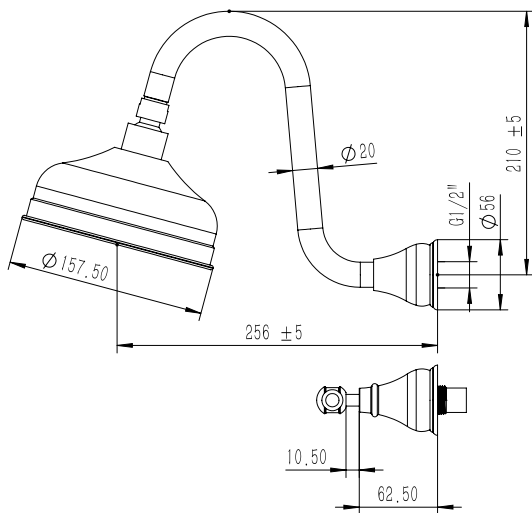

Milli Monument Edit Gooseneck Shower Set Lever Handles Brushed Gunmetal (3 Star)

4204516

SPECIFICATIONS

Recommended Use	Domestic, Hotel & Commercial
Colour	Brushed Gunmetal
Finish	Brushed
Material	DR Brass
Recommended Pressure Range	150 - 500 kPa
Maximum Continuous Working Temperature	80 deg C
Suitable for Storage Tank Hot Water	Yes
Suitable for Continuous Flow Hot Water	Yes
Suitable for Gravity Feed Hot Water	No

WARRANTY

Warranty - Domestic Use	15 Years
Spare Parts & Labour	12 Months

Please refer to Warranty Page for full Terms and Conditions

Dimensions are nominal measurements only.

CLEANING RECOMMENDATIONS:

We recommend the use of soapy water or approved cleaners. This product should not be cleaned with abrasive materials. Damage caused by any improper treatment is not covered by the product warranty. Refer to Warranty Conditions

Disclaimer: Products in this specification manual must by regulation be installed by licensed and registered trade people. The manufacturer/distributor reserves the right to vary specifications or delete models from their range without prior notification. Dimensions are nominal measurements only. Dimensions and set-outs listed are correct at time of publication however the manufacturer/distributor takes no responsibility for printing errors.

Published 05/10/2022

To see the complete Milli range go to www.reece.com.au