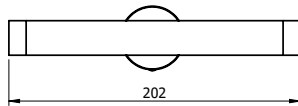

Milli Marle Edit Guest Towel Holder Brushed Gunmetal

9510640

SPECIFICATIONS

Recommended Use	Domestic, Hotel & Commercial
Colour	Brushed Gunmetal
Material	Aluminium

WARRANTY

Replacement Only - Domestic Use 15 Years

Please refer to Warranty Page for full Terms and Conditions

Dimensions are nominal measurements only.

CLEANING RECOMMENDATIONS:

We recommend the use of soapy water or approved cleaners. This product should not be cleaned with abrasive materials. Damage caused by any improper treatment is not covered by the product warranty. Refer to Warranty Conditions

Disclaimer: Products in this specification manual must by regulation be installed by licensed and registered trade people. The manufacturer/distributor reserves the right to vary specifications or delete models from their range without prior notification. Dimensions are nominal measurements only. Dimensions and set-outs listed are correct at time of publication however the manufacturer/distributor takes no responsibility for printing errors.

Published 25/03/2022

To see the complete Milli range go to
www.reece.com.au