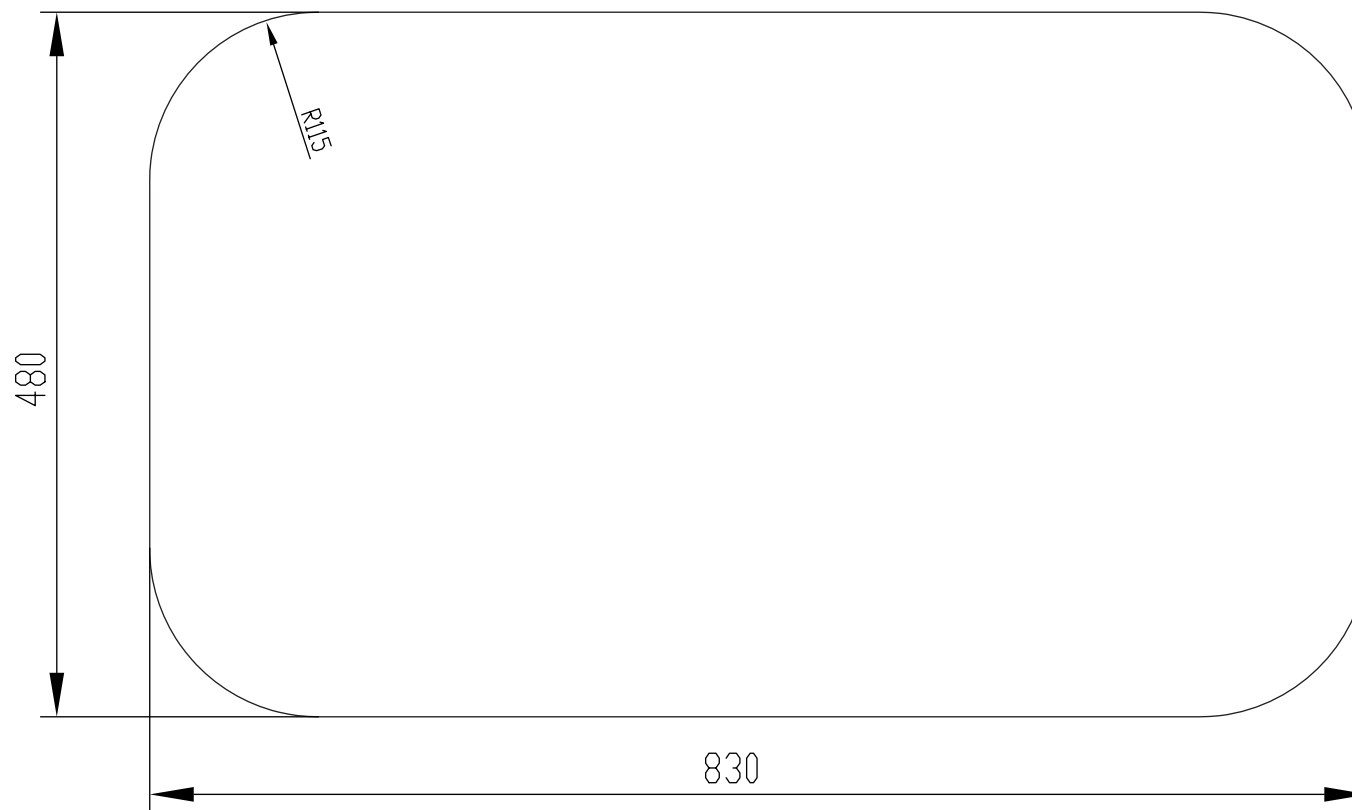

**Base MK3 Single Bowl Sink 1 Taphole
Left/Right Hand Bowl 850mm Stainless Steel**

Cut Out Template

Important: This cut-out template is for guideline purpose only, always use template supplied with the product.