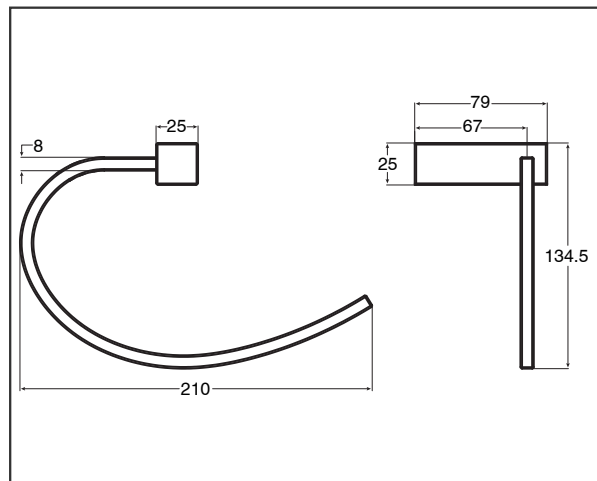

Disclaimer: Products in this specification manual must by regulation be installed by licensed and registered trade people. The manufacturer/distributor reserves the right to vary specifications or delete models from their range without prior notification. Dimensions are nominal measurements only. Dimensions and set-outs listed are correct at time of publication however the manufacturer/distributor takes no responsibility for printing errors.

mizu

Mizu Bloc MK2 Accessories Matte Black

Toilet Roll Holder
9508784

Robe Hook
9508785

Glass Shelf with Rail
9508786

Towel Ring
9508787

Single Towel Rail 760mm
9508788

Double Towel Rail 760mm
9508789

Dimensions are nominal measurements only.