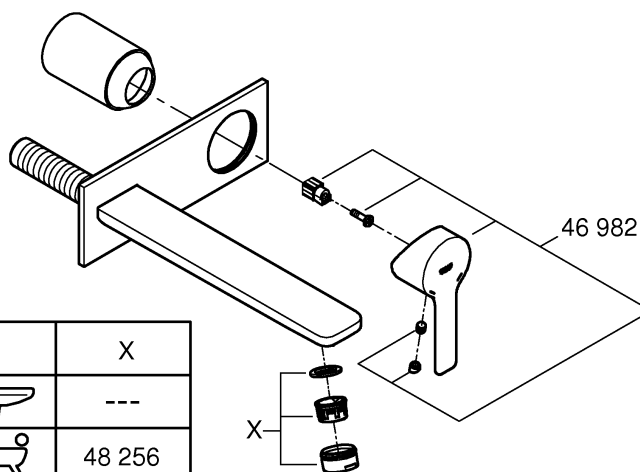

6

7

7

MAINTENANCE

LINEARE NEW
 WALL BASIN TRIMSET 207MM
 MODEL #23839001

Pure Freude
 an Wasser

| Pos No | Product Description | Order No | Units per package |
|--------|----------------------|----------|-------------------|
| 1 | Lever | 46982000 | 1 |
| 2 | Cartridge | 46374000 | 1 |
| | Optional accessories | | |
| 3 | Spanner | 19332000 | 1 |
| 4 | Cartridge extension | 46943000 | 1 |