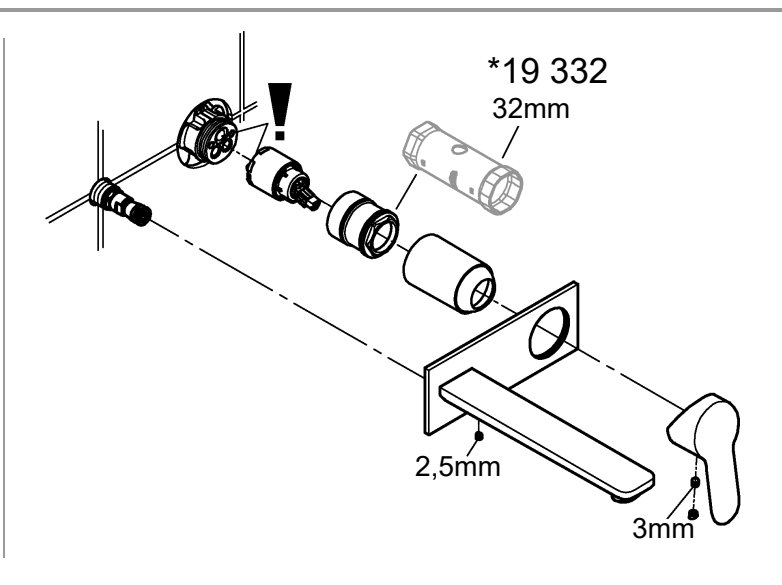

Using a 13mm key, screw the connection nipple into the concealed housing so that the installation dimension is **29mm**. Tighten spout from behind using a 2.5mm allen key.

Open cold and hot-water supply and check connections for watertightness!

6

7

7

MAINTENANCE

LINEARE NEW
 WALL BASIN TRIMSET 207MM
 MODEL #23839001

Pure Freude
 an Wasser

| Pos No | Product Description | Order No | Units per package |
|--------|----------------------|----------|-------------------|
| 1 | Lever | 46982000 | 1 |
| 2 | Cartridge | 46374000 | 1 |
| | Optional accessories | | |
| 3 | Spanner | 19332000 | 1 |
| 4 | Cartridge extension | 46943000 | 1 |