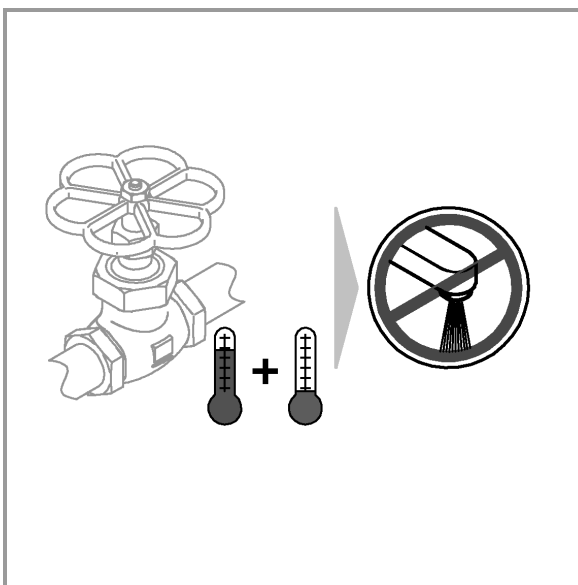

6

7

7

MAINTENANCE

LINEARE NEW
 WALL BASIN TRIMSET 207MM
 MODEL #23839001

Pure Freude
 an Wasser

| Pos No | Product Description | Order No | Units per package |
|--------|----------------------|----------|-------------------|
| 1 | Lever | 46982000 | 1 |
| 2 | Cartridge | 46374000 | 1 |
| | Optional accessories | | |
| 3 | Spanner | 19332000 | 1 |
| 4 | Cartridge extension | 46943000 | 1 |