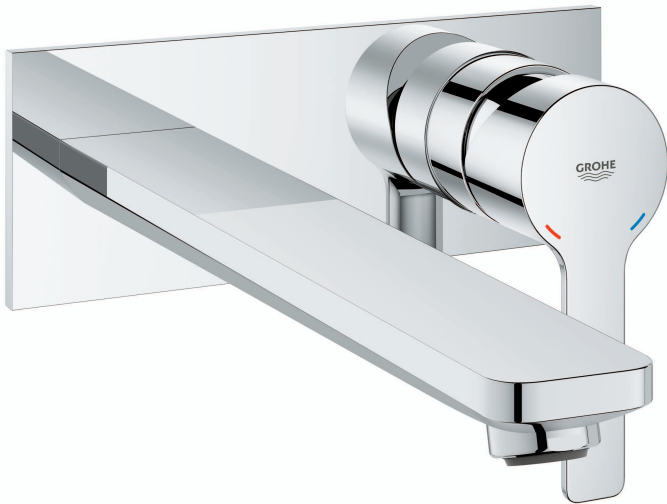

LINEARE NEW
WALL BASIN TRIMSET 207MM
MODEL #23839001

Pure Freude
an Wasser

Product Specifications

Product Description:

Lineare
Two-Hole Wall Basin Mixer Trimset
L Size

Wall mounted
Without Concealed Body
Concealed Inwall Body for final installation 32635000

GROHE StarLight® chrome finish
GROHE AquaGuide® Adjustable Masseur (Aerator)

Center distance 110 mm
Projection 207 mm

LINEARE NEW
WALL BASIN TRIMSET 207MM
MODEL #23839001

Pure Freude
an Wasser

Installation instructions