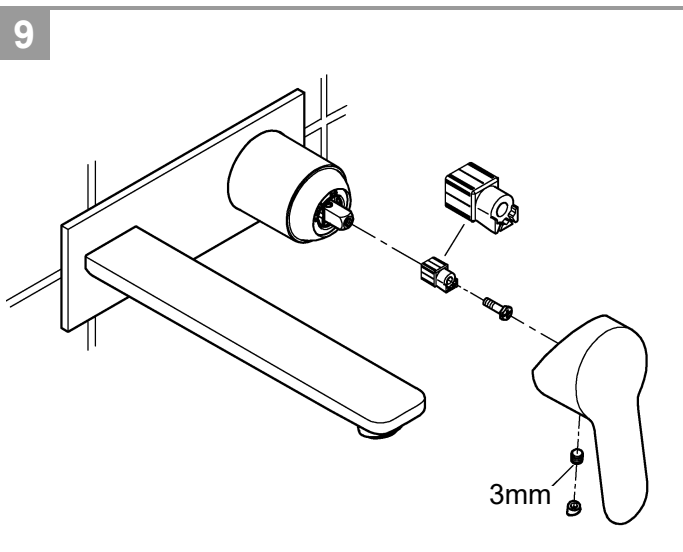

Using a 13mm key, screw the connection nipple into the concealed housing so that the installation dimension is **29mm**. Tighten spout from behind using a 2.5mm allen key.

Open cold and hot-water supply and check connections for watertightness!

6

7

7

MAINTENANCE

LINEARE NEW
 WALL BASIN TRIMSET 207MM
 MODEL #23839001

Pure Freude
 an Wasser

| Pos No | Product Description | Order No | Units per package |
|--------|----------------------|----------|-------------------|
| 1 | Lever | 46982000 | 1 |
| 2 | Cartridge | 46374000 | 1 |
| | Optional accessories | | |
| 3 | Spanner | 19332000 | 1 |
| 4 | Cartridge extension | 46943000 | 1 |