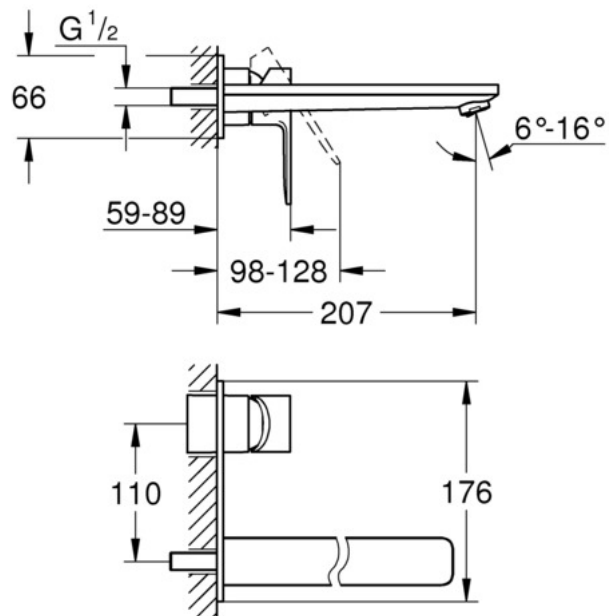

LINEARE NEW
WALL BASIN TRIMSET 207MM
MODEL #23839001

Pure Freude
an Wasser

Product Specifications

Product Description:

Lineare
Two-Hole Wall Basin Mixer Trimset
L Size

Wall mounted
Without Concealed Body
Concealed Inwall Body for final installation 32635000

GROHE StarLight® chrome finish
GROHE AquaGuide® Adjustable Masseur (Aerator)

Center distance 110 mm
Projection 207 mm

LINEARE NEW
WALL BASIN TRIMSET 207MM
MODEL #23839001

Pure Freude
an Wasser

Installation instructions

For commissioning, see Fig. [2].

Installation, see Figs. [1] - [9].

Determine dimension "Y" from upper edge of concealed mixer housing to the face of tiles.

Cut connection nipple to length so that the installation dimension is "**Y**" + 44mm.

Using a 13mm key, screw the connection nipple into the concealed housing so that the installation dimension is **29mm**. Tighten spout from behind using a 2.5mm allen key.

Open cold and hot-water supply and check connections for watertightness!