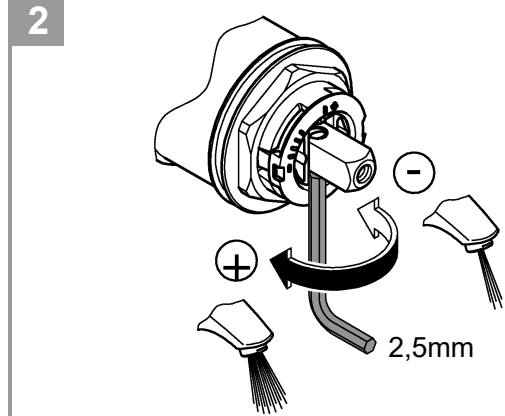

Using a 13mm key, screw the connection nipple into the concealed housing so that the installation dimension is **29mm**. Tighten spout from behind using a 2.5mm allen key.

Open cold and hot-water supply and check connections for watertightness!

Care

For directions on the care of this fitting, refer to the accompanying Care Instructions.

*19 332
32mm

1

2

3

4

5