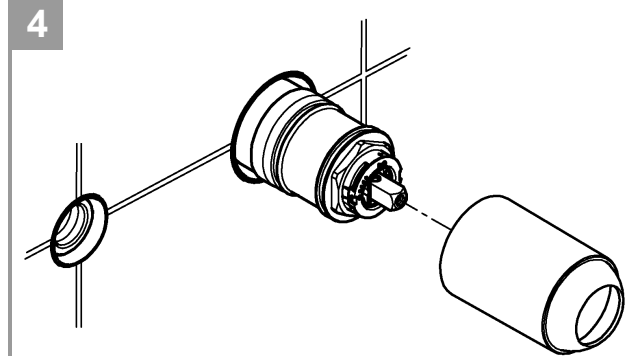

Using a 13mm key, screw the connection nipple into the concealed housing so that the installation dimension is **29mm**. Tighten spout from behind using a 2.5mm allen key.

Open cold and hot-water supply and check connections for watertightness!

Care

For directions on the care of this fitting, refer to the accompanying Care Instructions.

*19 332
32mm

1

2

3

4

5