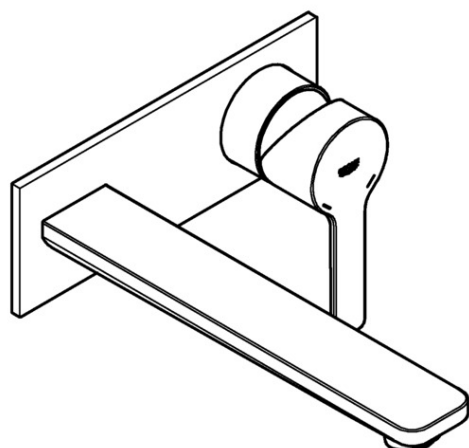

6

7

7

MAINTENANCE

LINEARE NEW
 WALL BASIN TRIMSET 207MM
 MODEL #23839001

Pure Freude
 an Wasser

| Pos No | Product Description | Order No | Units per package |
|--------|----------------------|----------|-------------------|
| 1 | Lever | 46982000 | 1 |
| 2 | Cartridge | 46374000 | 1 |
| | Optional accessories | | |
| 3 | Spanner | 19332000 | 1 |
| 4 | Cartridge extension | 46943000 | 1 |