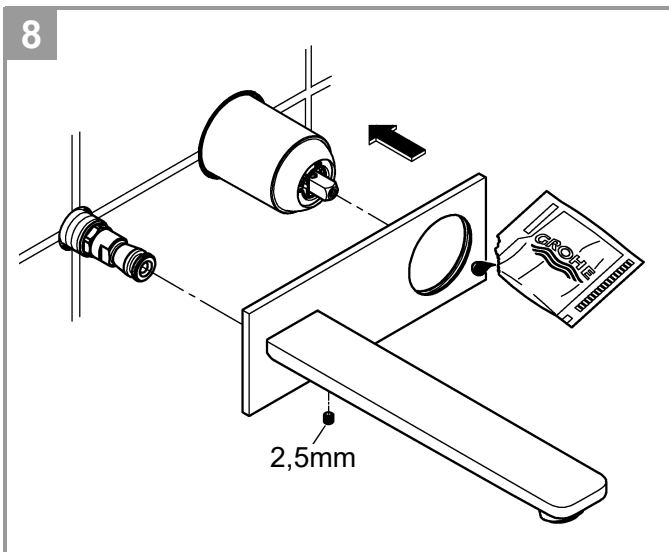

Using a 13mm key, screw the connection nipple into the concealed housing so that the installation dimension is **29mm**. Tighten spout from behind using a 2.5mm allen key.

Open cold and hot-water supply and check connections for watertightness!

6

7

7

MAINTENANCE

LINEARE NEW
 WALL BASIN TRIMSET 207MM
 MODEL #23839001

Pure Freude
 an Wasser

| Pos No | Product Description | Order No | Units per package |
|--------|----------------------|----------|-------------------|
| 1 | Lever | 46982000 | 1 |
| 2 | Cartridge | 46374000 | 1 |
| | Optional accessories | | |
| 3 | Spanner | 19332000 | 1 |
| 4 | Cartridge extension | 46943000 | 1 |