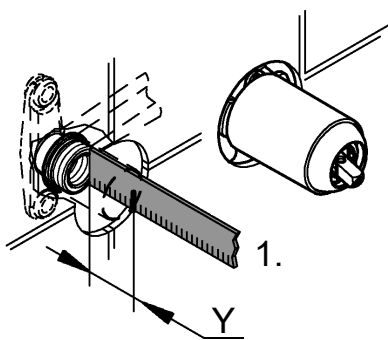

Using a 13mm key, screw the connection nipple into the concealed housing so that the installation dimension is **29mm**. Tighten spout from behind using a 2.5mm allen key.

Open cold and hot-water supply and check connections for watertightness!

Care

For directions on the care of this fitting, refer to the accompanying Care Instructions.

*19 332
32mm

1

2

3

4

5