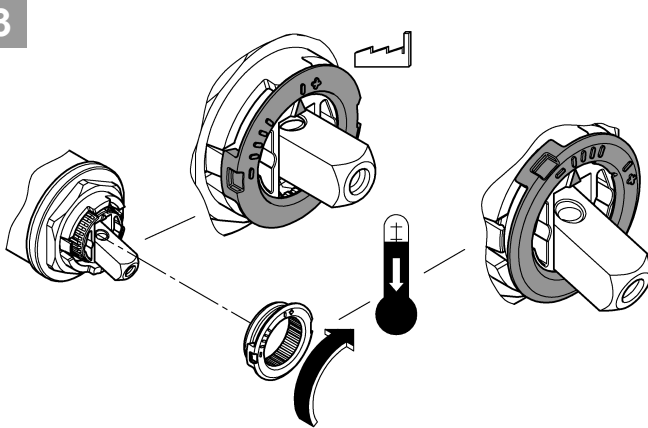

Using a 13mm key, screw the connection nipple into the concealed housing so that the installation dimension is **29mm**. Tighten spout from behind using a 2.5mm allen key.

Open cold and hot-water supply and check connections for watertightness!

Care

For directions on the care of this fitting, refer to the accompanying Care Instructions.

*19 332
32mm

1

2

3

4

5