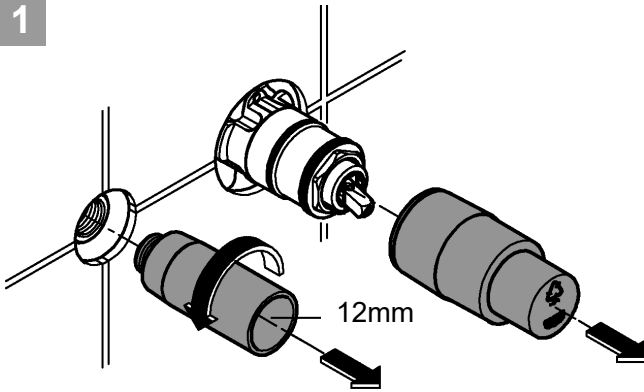

Using a 13mm key, screw the connection nipple into the concealed housing so that the installation dimension is **29mm**. Tighten spout from behind using a 2.5mm allen key.

Open cold and hot-water supply and check connections for watertightness!

Care

For directions on the care of this fitting, refer to the accompanying Care Instructions.

*19 332
32mm

1

2

3

4

5