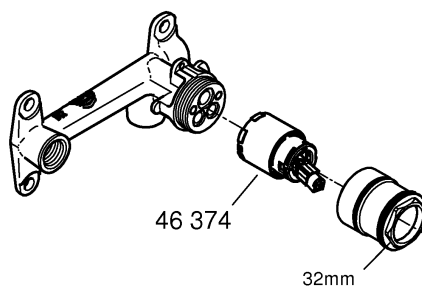

Using a 13mm key, screw the connection nipple into the concealed housing so that the installation dimension is **29mm**. Tighten spout from behind using a 2.5mm allen key.

Open cold and hot-water supply and check connections for watertightness!

6

7

7

MAINTENANCE

LINEARE NEW
 WALL BASIN TRIMSET 207MM
 MODEL #23839001

Pure Freude
 an Wasser

| Pos No | Product Description | Order No | Units per package |
|--------|----------------------|----------|-------------------|
| 1 | Lever | 46982000 | 1 |
| 2 | Cartridge | 46374000 | 1 |
| | Optional accessories | | |
| 3 | Spanner | 19332000 | 1 |
| 4 | Cartridge extension | 46943000 | 1 |