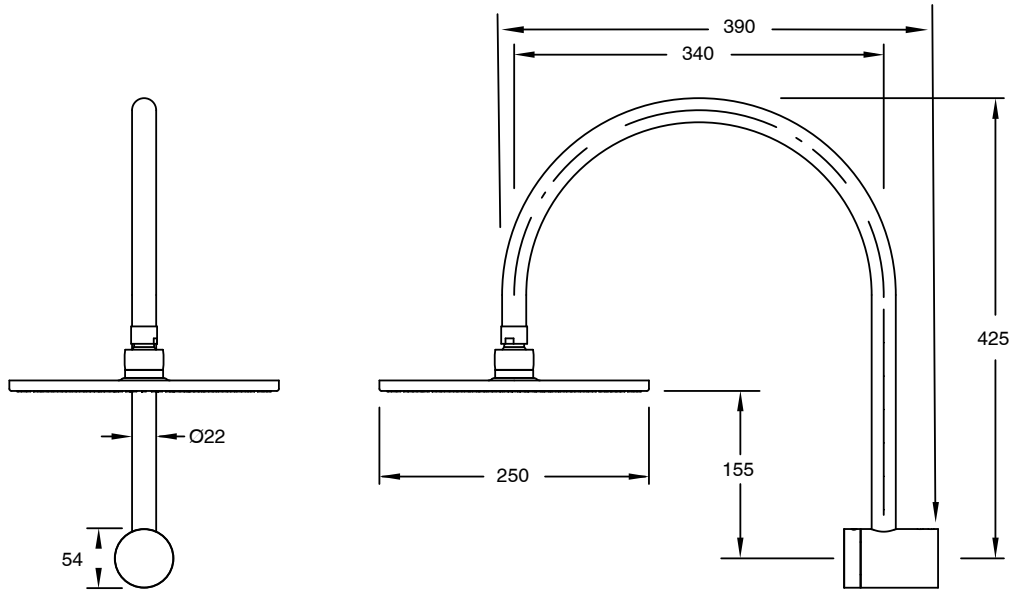

SUSSEX

Sussex Pure Hi-Rise Shower Curved with 250mm Shower Head PVD Matte Black (3 Star)

9511470

SPECIFICATIONS	
Recommended Use	Residential;Commercial
Colour Finish	Matte Black
Primary Material	DR Brass
Recommended Pressure Range	150 - 500 kPa as per AS3500
Max Continuous Working Temperature (deg C)	65
Min Continuous Working Temperature (deg C)	1
WARRANTY	
Residential Use (Years)	40
Commercial Use (Years)	10
<i>Please refer to Sussex Warranty page for full Terms and Conditions</i>	