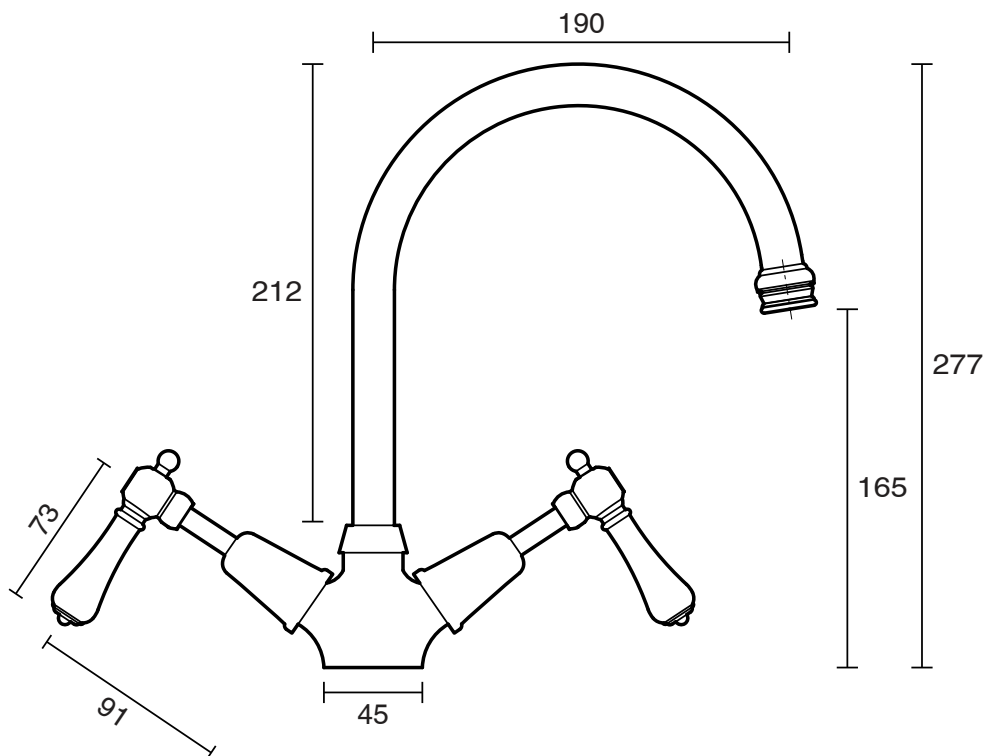

## Kado Era Sink Twinner Small Lever Porcelain Handle Brass Gold (5 Star)

9507636

### SPECIFICATIONS

|  |                                   |
|--|-----------------------------------|
| Recommended Use                        | Domestic, Hotel & Commercial      |
| Colour                                 | Brass Gold with Porcelain Handles |
| Finish                                 | Polished                          |
| Material                               | DR Brass                          |
| Recommended Pressure Range             | 150 - 500 kPa                     |
| Maximum Continuous Working Temperature | 80 deg C                          |
| Suitable for Storage Tank Hot Water    | Yes                               |
| Suitable for Continuous Flow Hot Water | Yes                               |
| Suitable for Gravity Feed Hot Water    | No                                |

Dimensions are nominal measurements only.