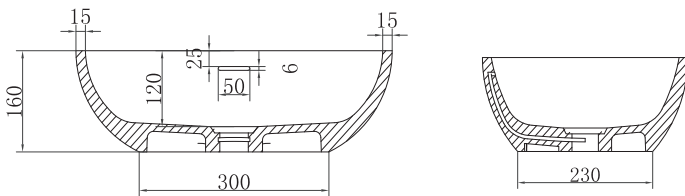

KADO

Kado Lussi Vessel Basin

Kado Lussi Vessel Basin 500
Product Code: 9506955

Kado Lussi Thin Edge Vessel Basin 500
Product Code: 9509633

SPECIFICATIONS

Recommended Use	Domestic, Hotel & Commercial
Material	Cast Solid Surface
Colour	White
Capacity	Vessel Basin: 7.6 Litres Thin Edge Vessel Basin: 9 Litres
Weight	Vessel Basin: 11 kg Thin Edge Vessel Basin: 9 kg
Overflow	Yes
Taphole	No Taphole
Plug and Waste	40mm Pop Up Waste (Included)
Fixing	Silicone to Benchtop

Dimensions are nominal measurements only.

Disclaimer: Products in this specification manual must by regulation be installed by licensed and registered trade people. The manufacturer/distributor reserves the right to vary specifications or delete models from their range without prior notification. Dimensions are nominal measurements only. Dimensions and set-outs listed are correct at time of publication however the manufacturer/distributor takes no responsibility for printing errors.