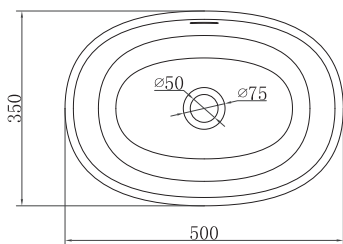

KADO

Kado Lussi Vessel Basin

Kado Lussi Vessel Basin 500
Product Code: 9506955

Kado Lussi Thin Edge Vessel Basin 500
Product Code: 9509633

SPECIFICATIONS

Recommended Use	Domestic, Hotel & Commercial
Material	Cast Solid Surface
Colour	White
Capacity	Vessel Basin: 7.6 Litres Thin Edge Vessel Basin: 9 Litres
Weight	Vessel Basin: 11 kg Thin Edge Vessel Basin: 9 kg
Overflow	Yes
Taphole	No Taphole
Plug and Waste	40mm Pop Up Waste (Included)
Fixing	Silicone to Benchtop

Dimensions are nominal measurements only.

Disclaimer: Products in this specification manual must by regulation be installed by licensed and registered trade people. The manufacturer/distributor reserves the right to vary specifications or delete models from their range without prior notification. Dimensions are nominal measurements only. Dimensions and set-outs listed are correct at time of publication however the manufacturer/distributor takes no responsibility for printing errors.