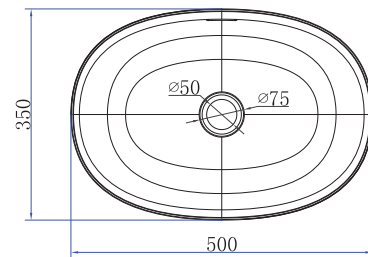

KADO

Kado Lussi Vessel Basin

Kado Lussi Vessel Basin 500
Product Code: 9506955

Kado Lussi Thin Edge Vessel Basin 500
Product Code: 9509633

SPECIFICATIONS

Recommended Use	Domestic, Hotel & Commercial
Material	Cast Solid Surface
Colour	White
Capacity	Vessel Basin: 7.6 Litres Thin Edge Vessel Basin: 9 Litres
Weight	Vessel Basin: 11 kg Thin Edge Vessel Basin: 9 kg
Overflow	Yes
Taphole	No Taphole
Plug and Waste	40mm Pop Up Waste (Included)
Fixing	Silicone to Benchtop

Dimensions are nominal measurements only.

Disclaimer: Products in this specification manual must by regulation be installed by licensed and registered trade people. The manufacturer/distributor reserves the right to vary specifications or delete models from their range without prior notification. Dimensions are nominal measurements only. Dimensions and set-outs listed are correct at time of publication however the manufacturer/distributor takes no responsibility for printing errors.