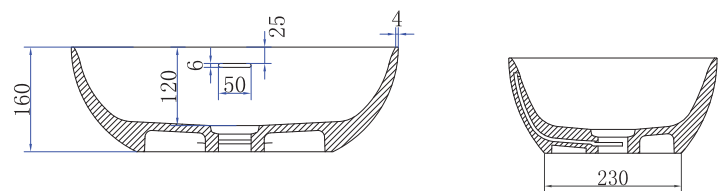

KADO

Kado Lussi Vessel Basin

Kado Lussi Vessel Basin 500
Product Code: 9506955

Kado Lussi Thin Edge Vessel Basin 500
Product Code: 9509633

SPECIFICATIONS

Recommended Use	Domestic, Hotel & Commercial
Material	Cast Solid Surface
Colour	White
Capacity	Vessel Basin: 7.6 Litres Thin Edge Vessel Basin: 9 Litres
Weight	Vessel Basin: 11 kg Thin Edge Vessel Basin: 9 kg
Overflow	Yes
Taphole	No Taphole
Plug and Waste	40mm Pop Up Waste (Included)
Fixing	Silicone to Benchtop

Dimensions are nominal measurements only.

Disclaimer: Products in this specification manual must by regulation be installed by licensed and registered trade people. The manufacturer/distributor reserves the right to vary specifications or delete models from their range without prior notification. Dimensions are nominal measurements only. Dimensions and set-outs listed are correct at time of publication however the manufacturer/distributor takes no responsibility for printing errors.