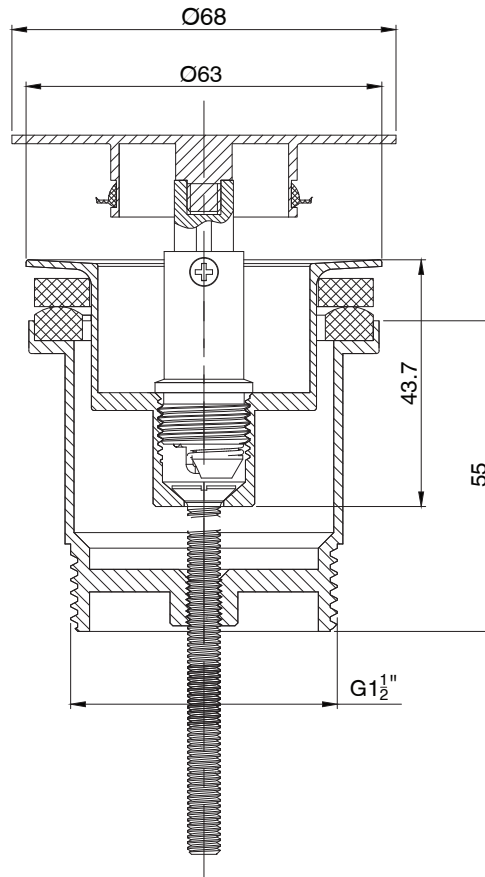

WARRANTY

Replacement Only - Domestic Use	12 Months

Please refer to Warranty Page for full Terms and Conditions