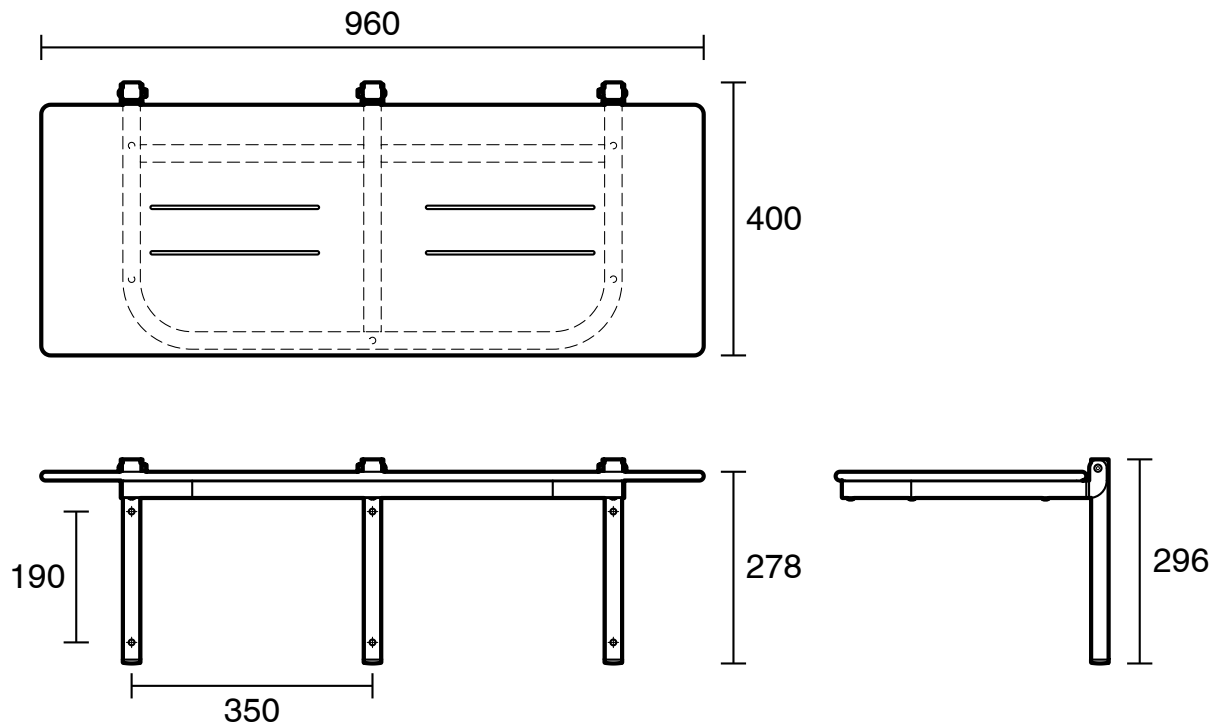

mizu

Mizu Drift Shower Seat 960 x 400mm Matte Black

2266577

SPECIFICATIONS

Recommended Use	Domestic, Hotel & Commercial
Colour	Matte Black
Material	Frame fabricated from 304 grade (18/8) stainless steel with High Density Polyethylene (HDPE) seat deck
Weight Capacity	250 kg

WARRANTY

Replacement Only - Domestic Use	20 Years
Parts Replacement Only	12 Months
<i>Please refer to Warranty Page for full Terms and Conditions</i>	

Dimensions are nominal measurements only.

CLEANING RECOMMENDATIONS:

We recommend the use of soapy water or approved cleaners. This product should not be cleaned with abrasive materials. Damage caused by any improper treatment is not covered by the product warranty. Refer to Warranty Conditions

Disclaimer: Products in this specification manual must by regulation be installed by licensed and registered trade people. The manufacturer/distributor reserves the right to vary specifications or delete models from their range without prior notification. Dimensions are nominal measurements only. Dimensions and set-outs listed are correct at time of publication however the manufacturer/distributor takes no responsibility for printing errors.

Published 05/07/2024

To see the complete Mizu range go to www.reece.com.au