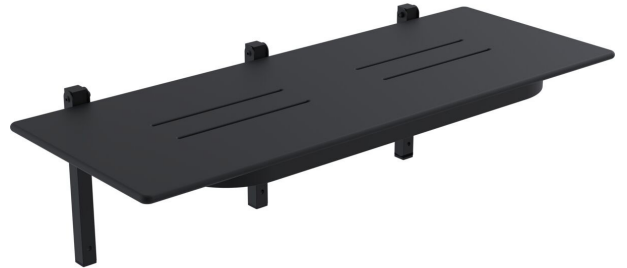

mizu

Mizu Drift Shower Seat 960 x 400mm Matte Black

2266577

SPECIFICATIONS

Recommended Use	Domestic, Hotel & Commercial
Colour	Matte Black
Material	Frame fabricated from 304 grade (18/8) stainless steel with High Density Polyethylene (HDPE) seat deck
Weight Capacity	250 kg

WARRANTY

Replacement Only - Domestic Use	20 Years
Parts Replacement Only	12 Months
<i>Please refer to Warranty Page for full Terms and Conditions</i>	

Dimensions are nominal measurements only.

CLEANING RECOMMENDATIONS:

We recommend the use of soapy water or approved cleaners. This product should not be cleaned with abrasive materials. Damage caused by any improper treatment is not covered by the product warranty. Refer to Warranty Conditions

Disclaimer: Products in this specification manual must by regulation be installed by licensed and registered trade people. The manufacturer/distributor reserves the right to vary specifications or delete models from their range without prior notification. Dimensions are nominal measurements only. Dimensions and set-outs listed are correct at time of publication however the manufacturer/distributor takes no responsibility for printing errors.

Published 05/07/2024

To see the complete Mizu range go to www.reece.com.au