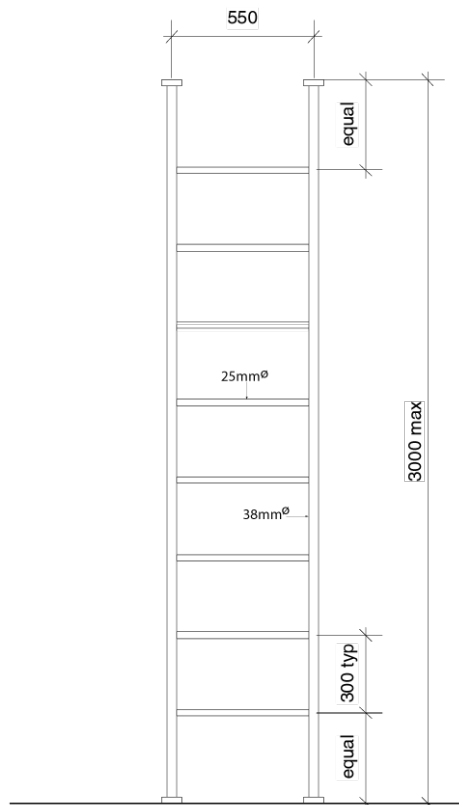

**Milli Mood Edit Heated Towel Rail Floor to Ceiling (Hardwired Floor Cable Entry)
550mm Matte Black
133907**

SPECIFICATIONS

Recommended Use	Domestic, Hotel & Commercial
Colour	Matte Black
Material	Copper Tube with Brass Fittings
Electrical Connection	Hardwired
Electrical Connection Position	Optional Left or Right
Heating Method	Water Filled
Power Wattage	200 W
Voltage	240v
IP Rating	IPX5

WARRANTY

Warranty - Domestic Use	10 Years
Spare Parts & Labour	12 Months

Please refer to Warranty Page for full Terms and Conditions

Dimensions are nominal measurements only.

CLEANING RECOMMENDATIONS:

We recommend the use of a soft dry cloth. This product should not be cleaned with abrasive materials or cleaning agents. Damage caused by improper treatment is not covered by the product warranty - refer to warranty conditions.

Disclaimer: Products in this specification manual must by regulation be installed by licensed and registered trade people. The manufacturer/distributor reserves the right to vary specifications or delete models from their range without prior notification. Dimensions are nominal measurements only. Dimensions and set-outs listed are correct at time of publication however the manufacturer/distributor takes no responsibility for printing errors.

Published 22/02/2022

To see the complete Milli range go to www.reece.com.au/bathrooms