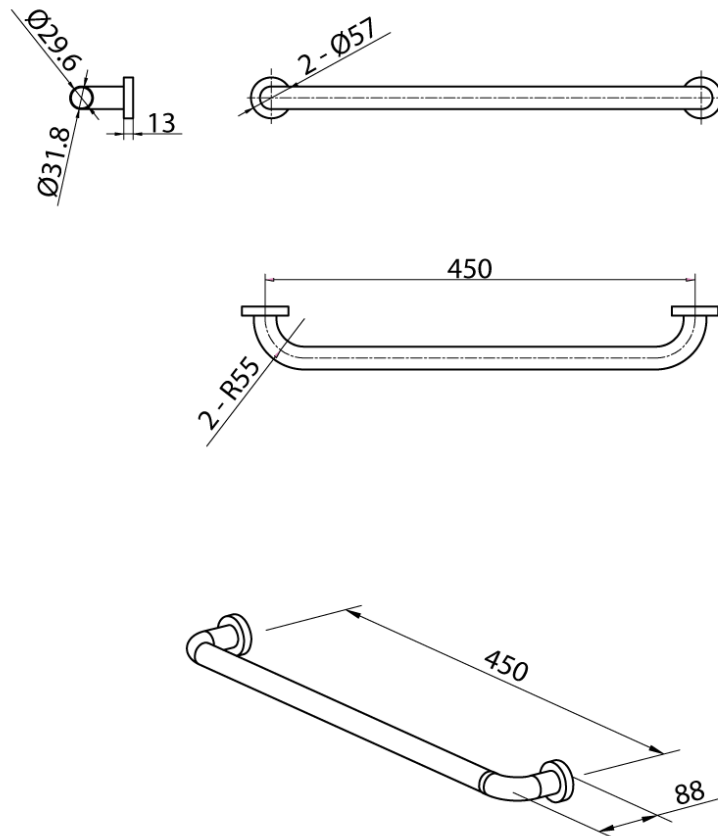

Mobi 32 x 450mm Grab Rail Satin Stainless Steel

9501866

SPECIFICATIONS

Recommended Use	Domestic;Hotel;Commercial
Material	Stainless Steel 304
Colour	Satin Stainless Steel
Mounting	Wall

WARRANTY

Warranty - Domestic Use (Years)	7
Spare Parts & Labour (Years)	1

Please refer to Warranty Page for full Terms and Conditions

Dimensions are nominal measurements only.

CLEANING RECOMMENDATIONS:

We recommend the use of soapy water or approved cleaners. This product should not be cleaned with abrasive materials. Damage caused by any improper treatment is not covered by the product warranty. Refer to Warranty Conditions

Disclaimer: Products in this specification manual must by regulation be installed by licensed and registered trade people. The manufacturer/distributor reserves the right to vary specifications or delete models from their range without prior notification. Dimensions are nominal measurements only. Dimensions and set-outs listed are correct at time of publication however the manufacturer/distributor takes no responsibility for printing errors.

Published 25/03/2025

To see the complete Mobi range go to www.reece.com.au