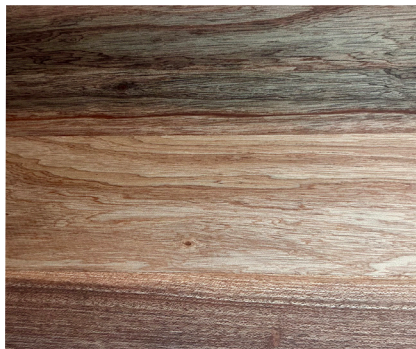

KADO

Kado Arc Timber Vanity - Kick

SPECIFICATIONS

Recommended Use	Domestic, hotel and commercial.
Vanity Top Material	Solid Timber (32mm) or Corian (12mm) Basin sold separately
Vanity Unit Material	Sustainably sourced solid timber(external), MDF MR E0 (Medium Density Fibreboard, Moisture Resistant, Rated Emission Level E0)(Internal)
Vanity Colour	Australian Chestnut or Red Tulip Oak
Basin	Basin sold separately
Cabinet Interior	Woodgrain Moisture Resistant MDF
Tap Hole availability	0, 1 or 3 Tap Holes (pending basin selection)
Opening	Finger pull
Drawers	Full extension soft close drawers
Waste	Sold separately
Fixing	Bolted/screwed to the wall by a licensed tradesperson - fixing not included

Tech Page Version 2

KADO

Kado Arc Timber Vanity - Kick

SOLID TIMBER TOP (32MM) & VANITY FINISH (18MM)

These timbers have been sourced from sustainable managed forests that comply with the Australian Forestry Standards

Australian Chestnut

Red Tulip Oak

CORIAN® TOP (12MM)

The original solid surface made from acrylic & alumina.

Glacier White

Antarctica

Everest

Artista Canvas