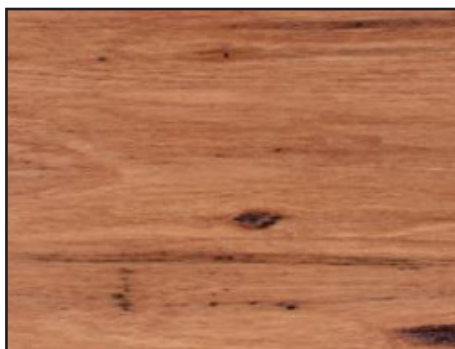

KADO

Kado Arc Timber Vanity - Kick

SOLID TIMBER TOP (32MM) & VANITY FINISH (18MM)

These timbers have been sourced from sustainable managed forests that comply with the Australian Forestry Standards

Australian Chestnut