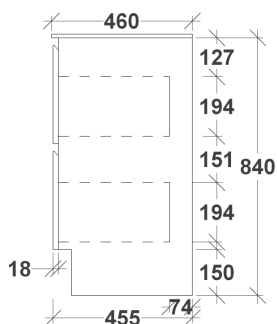

To see the complete Rifco range go to www.reece.com.au/bathrooms

STANDARD SIZES	600	750	900	1200	1500	1500	1800	1800
					Single	Double	Single	Double
Width (mm)	600	750	900	1200	1500	1500	1800	1800
Depth (mm)	460	460	460	460	460	460	460	460
Double Drawer Height (mm)	840	840	840	840	840	840	840	840
Number of Drawers (double height)	2	2	2	2	4	4	4	4
Basin configuration	Centre	Centre/Offset	Centre/Offset	Centre/Offset	Centre/Offset	Double	Centre/Offset	Double

Artista Grey

Don't risk it, use a licensed plumber.™

KADO

Kado Arc Timber Vanity - Kick

FRONT VIEW

SIDE VIEW

Dimensions are nominal measurements only.