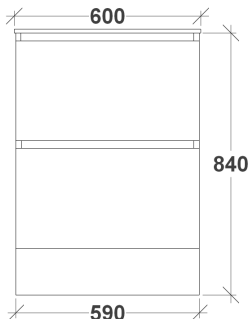

To see the complete Rifco range go to www.reece.com.au/bathrooms

STANDARD SIZES	600	750	900	1200	1500	1500	1800	1800
					Single	Double	Single	Double
Width (mm)	600	750	900	1200	1500	1500	1800	1800
Depth (mm)	460	460	460	460	460	460	460	460
Double Drawer Height (mm)	840	840	840	840	840	840	840	840
Number of Drawers (double height)	2	2	2	2	4	4	4	4
Basin configuration	Centre	Centre/Offset	Centre/Offset	Centre/Offset	Centre/Offset	Double	Centre/Offset	Double

Artista Grey

Don't risk it, use a licensed plumber.™

KADO

Kado Arc Timber Vanity - Kick

FRONT VIEW

SIDE VIEW

Dimensions are nominal measurements only.