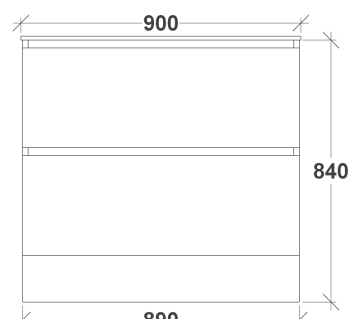

KADO

Kado Arc Timber Vanity - Kick

FRONT VIEW