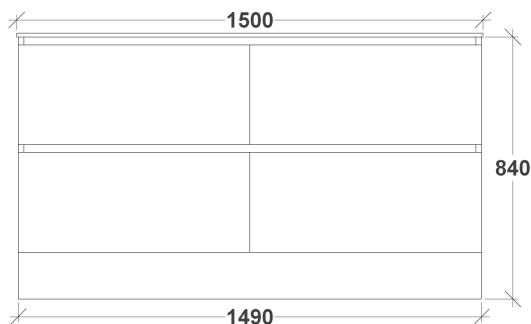

KADO

Kado Arc Timber Vanity - Kick

FRONT VIEW