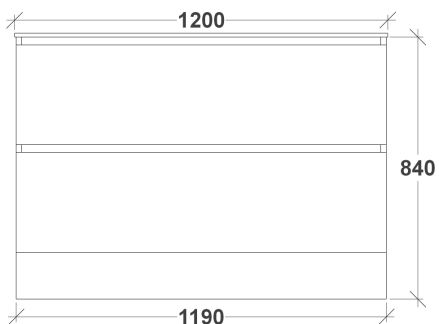

KADO

Kado Arc Timber Vanity - Kick

FRONT VIEW