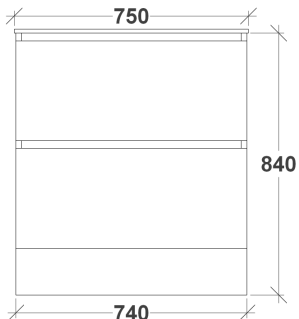

To see the complete Rifco range go to www.reece.com.au/bathrooms

STANDARD SIZES	600	750	900	1200	1500	1500	1800	1800
					Single	Double	Single	Double
Width (mm)	600	750	900	1200	1500	1500	1800	1800
Depth (mm)	460	460	460	460	460	460	460	460
Double Drawer Height (mm)	840	840	840	840	840	840	840	840
Number of Drawers (double height)	2	2	2	2	4	4	4	4
Basin configuration	Centre	Centre/Offset	Centre/Offset	Centre/Offset	Centre/Offset	Double	Centre/Offset	Double

Artista Grey

Don't risk it, use a licensed plumber.™

KADO

Kado Arc Timber Vanity - Kick

FRONT VIEW

SIDE VIEW

Dimensions are nominal measurements only.