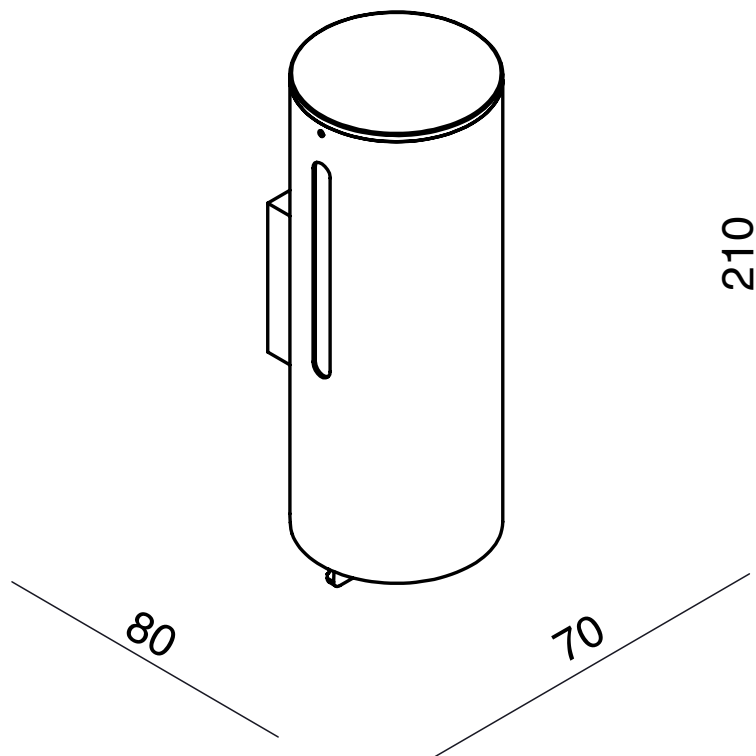

WARRANTY

Replacement Only - Domestic Use 10 Years

Please refer to Warranty Page for full Terms and Conditions