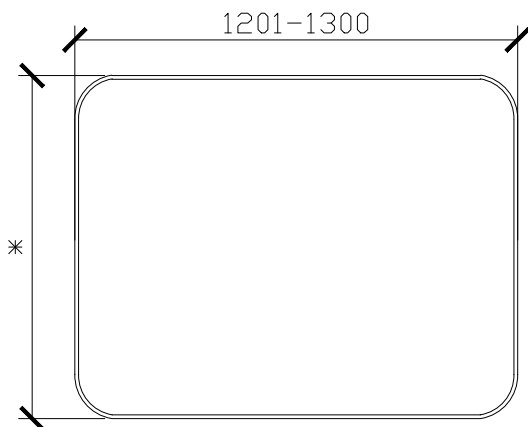

Published 12/07/2023

ISSY

Cloud Mirror

STANDARD SIZES

600W X 38D X 930H

SIDE VIEW for all sizes

1000W X 38D X 930H

1200W X 38D X 930H

ISSY

Cloud Mirror

STANDARD SIZES

1500W X 38D X 930H

1800W X 38D X 930H

ISSY

Cloud Mirror

CUSTOM SIZES

601-1000W X 38D X 800-1200H

SIDE VIEW for all sizes

1001-1200W X 38D X 800-1200H

1201-1300W X 38D X 800-1200H

ISSY

Cloud Mirror

CUSTOM SIZES

1301-1500W X 38D X 800-1200H

1501-1800W X 38D X 800-1200H

*PLEASE NOTE: THE SPLIT BRACKET SIZE VARIES DEPENDING ON THE FINISHED CUSTOM MIRROR SIZE. FOR ACCURATE DIMENSIONS, PLEASE DOUBLE CHECK WITH ZUSTER