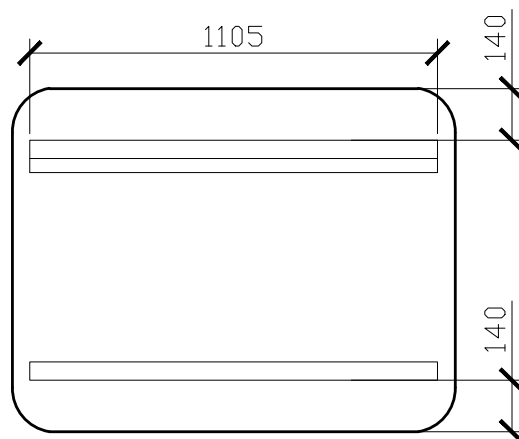

Published 12/07/2023

ISSY

Cloud Mirror

STANDARD SIZES

600W X 38D X 930H

SIDE VIEW for all sizes

1000W X 38D X 930H

1200W X 38D X 930H

ISSY

Cloud Mirror

STANDARD SIZES

1500W X 38D X 930H

1800W X 38D X 930H

ISSY

Cloud Mirror

CUSTOM SIZES

601-1000W X 38D X 800-1200H

SIDE VIEW for all sizes

1001-1200W X 38D X 800-1200H

1201-1300W X 38D X 800-1200H

ISSY

Cloud Mirror

CUSTOM SIZES

1301-1500W X 38D X 800-1200H

1501-1800W X 38D X 800-1200H

*PLEASE NOTE: THE SPLIT BRACKET SIZE VARIES DEPENDING ON THE FINISHED CUSTOM MIRROR SIZE. FOR ACCURATE DIMENSIONS, PLEASE DOUBLE CHECK WITH ZUSTER