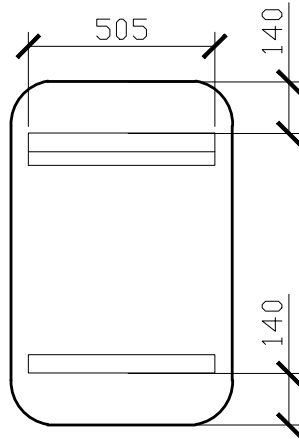

CUSTOM SIZES	CL-MIRR-601-1000	CL-MIRR-1001-1200	CL-MIRR-1201-1300	CL-MIRR-1301-1500	CL-MIRR-1501-1800
Width (mm)	601-1000	1001-1200	1201-1300	1301-1500	1501-1800
Depth (mm)	38	38	38	38	38
Height (mm)	800-1200	800-1200	800-1200	800-1200	800-1200

Published 12/07/2023

ISSY

Cloud Mirror

STANDARD SIZES

600W X 38D X 930H

SIDE VIEW for all sizes

1000W X 38D X 930H

1200W X 38D X 930H

ISSY

Cloud Mirror

STANDARD SIZES

1500W X 38D X 930H

1800W X 38D X 930H

ISSY

Cloud Mirror

CUSTOM SIZES

601-1000W X 38D X 800-1200H

SIDE VIEW for all sizes

1001-1200W X 38D X 800-1200H

1201-1300W X 38D X 800-1200H

ISSY

Cloud Mirror

CUSTOM SIZES

1301-1500W X 38D X 800-1200H