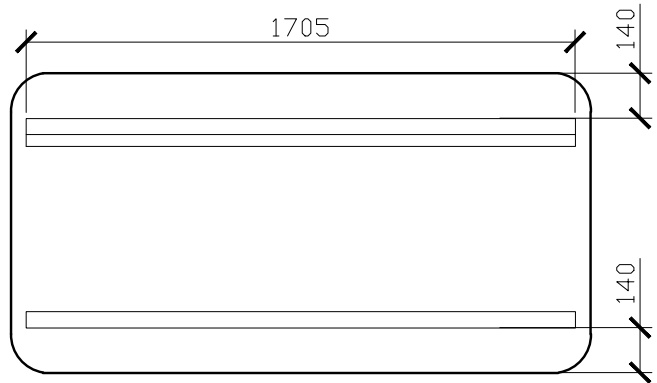

Published 12/07/2023

ISSY

Cloud Mirror

STANDARD SIZES

600W X 38D X 930H

SIDE VIEW for all sizes

1000W X 38D X 930H

1200W X 38D X 930H

ISSY

Cloud Mirror

STANDARD SIZES

1500W X 38D X 930H

1800W X 38D X 930H

ISSY

Cloud Mirror

CUSTOM SIZES

601-1000W X 38D X 800-1200H

SIDE VIEW for all sizes

1001-1200W X 38D X 800-1200H

1201-1300W X 38D X 800-1200H

ISSY

Cloud Mirror

CUSTOM SIZES

1301-1500W X 38D X 800-1200H

1501-1800W X 38D X 800-1200H

*PLEASE NOTE: THE SPLIT BRACKET SIZE VARIES DEPENDING ON THE FINISHED CUSTOM MIRROR SIZE. FOR ACCURATE DIMENSIONS, PLEASE DOUBLE CHECK WITH ZUSTER