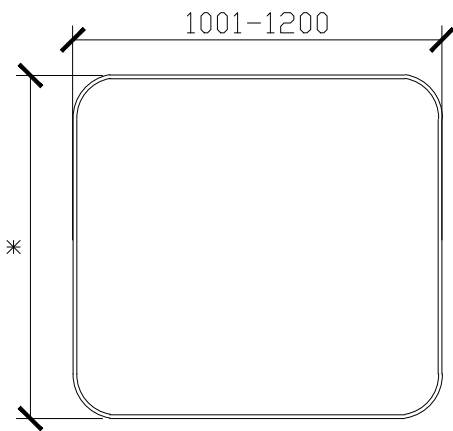

Published 12/07/2023

ISSY

Cloud Mirror

STANDARD SIZES

600W X 38D X 930H

SIDE VIEW for all sizes

1000W X 38D X 930H

1200W X 38D X 930H

ISSY

Cloud Mirror

STANDARD SIZES

1500W X 38D X 930H

1800W X 38D X 930H

ISSY

Cloud Mirror

CUSTOM SIZES

601-1000W X 38D X 800-1200H

SIDE VIEW for all sizes

1001-1200W X 38D X 800-1200H

1201-1300W X 38D X 800-1200H

ISSY

Cloud Mirror

CUSTOM SIZES

1301-1500W X 38D X 800-1200H

1501-1800W X 38D X 800-1200H

*PLEASE NOTE: THE SPLIT BRACKET SIZE VARIES DEPENDING ON THE FINISHED CUSTOM MIRROR SIZE. FOR ACCURATE DIMENSIONS, PLEASE DOUBLE CHECK WITH ZUSTER