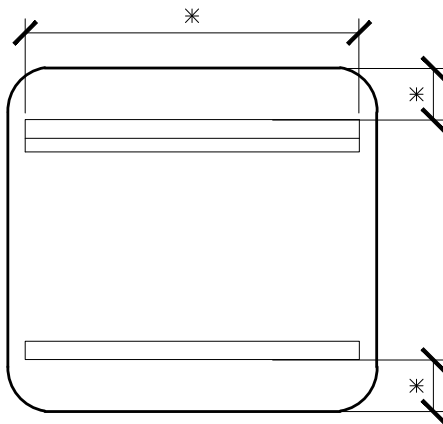

Published 12/07/2023

ISSY

Cloud Mirror

STANDARD SIZES

600W X 38D X 930H

SIDE VIEW for all sizes

1000W X 38D X 930H

1200W X 38D X 930H

ISSY

Cloud Mirror

STANDARD SIZES

1500W X 38D X 930H

1800W X 38D X 930H

ISSY

Cloud Mirror

CUSTOM SIZES

601-1000W X 38D X 800-1200H

SIDE VIEW for all sizes

1001-1200W X 38D X 800-1200H

1201-1300W X 38D X 800-1200H

ISSY

Cloud Mirror

CUSTOM SIZES

1301-1500W X 38D X 800-1200H

1501-1800W X 38D X 800-1200H

*PLEASE NOTE: THE SPLIT BRACKET SIZE VARIES DEPENDING ON THE FINISHED CUSTOM MIRROR SIZE. FOR ACCURATE DIMENSIONS, PLEASE DOUBLE CHECK WITH ZUSTER