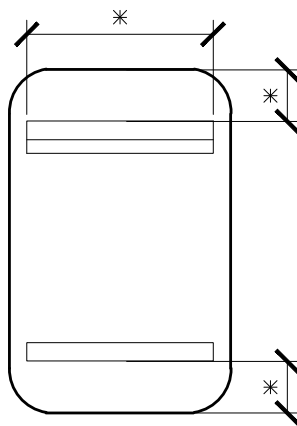

Published 12/07/2023

ISSY

Cloud Mirror

STANDARD SIZES

600W X 38D X 930H

SIDE VIEW for all sizes

1000W X 38D X 930H

1200W X 38D X 930H

ISSY

Cloud Mirror

STANDARD SIZES

1500W X 38D X 930H

1800W X 38D X 930H

ISSY

Cloud Mirror

CUSTOM SIZES

601-1000W X 38D X 800-1200H

SIDE VIEW for all sizes

1001-1200W X 38D X 800-1200H

1201-1300W X 38D X 800-1200H

ISSY

Cloud Mirror

CUSTOM SIZES

1301-1500W X 38D X 800-1200H

1501-1800W X 38D X 800-1200H

*PLEASE NOTE: THE SPLIT BRACKET SIZE VARIES DEPENDING ON THE FINISHED CUSTOM MIRROR SIZE. FOR ACCURATE DIMENSIONS, PLEASE DOUBLE CHECK WITH ZUSTER