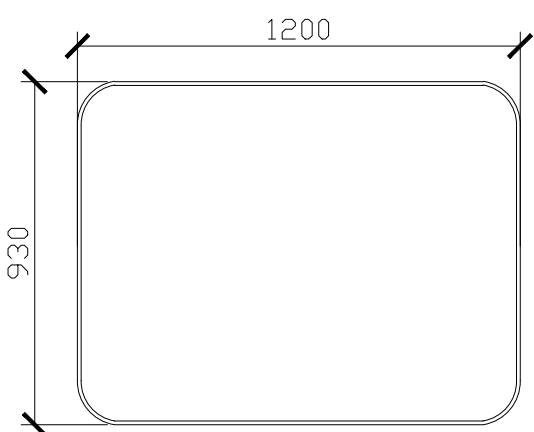

Published 12/07/2023

ISSY

Cloud Mirror

STANDARD SIZES

600W X 38D X 930H

SIDE VIEW for all sizes

1000W X 38D X 930H

1200W X 38D X 930H

ISSY

Cloud Mirror

STANDARD SIZES

1500W X 38D X 930H

1800W X 38D X 930H

ISSY

Cloud Mirror

CUSTOM SIZES

601-1000W X 38D X 800-1200H

SIDE VIEW for all sizes

1001-1200W X 38D X 800-1200H

1201-1300W X 38D X 800-1200H

ISSY

Cloud Mirror

CUSTOM SIZES

1301-1500W X 38D X 800-1200H

1501-1800W X 38D X 800-1200H

*PLEASE NOTE: THE SPLIT BRACKET SIZE VARIES DEPENDING ON THE FINISHED CUSTOM MIRROR SIZE. FOR ACCURATE DIMENSIONS, PLEASE DOUBLE CHECK WITH ZUSTER