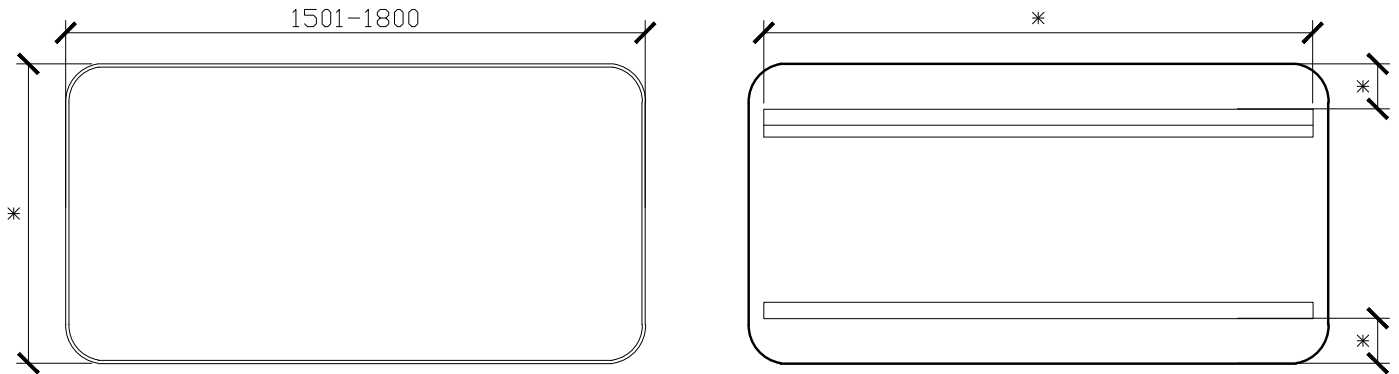

Published 12/07/2023

ISSY

Cloud Mirror

STANDARD SIZES

600W X 38D X 930H

SIDE VIEW for all sizes

1000W X 38D X 930H

1200W X 38D X 930H

ISSY

Cloud Mirror

STANDARD SIZES

1500W X 38D X 930H

1800W X 38D X 930H

ISSY

Cloud Mirror

CUSTOM SIZES

601-1000W X 38D X 800-1200H

SIDE VIEW for all sizes

1001-1200W X 38D X 800-1200H

1201-1300W X 38D X 800-1200H

ISSY

Cloud Mirror

CUSTOM SIZES

1301-1500W X 38D X 800-1200H

1501-1800W X 38D X 800-1200H

*PLEASE NOTE: THE SPLIT BRACKET SIZE VARIES DEPENDING ON THE FINISHED CUSTOM MIRROR SIZE. FOR ACCURATE DIMENSIONS, PLEASE DOUBLE CHECK WITH ZUSTER