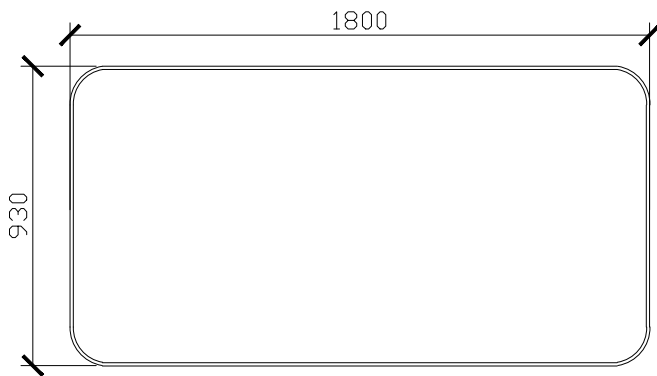

Published 12/07/2023

ISSY

Cloud Mirror

STANDARD SIZES

600W X 38D X 930H

SIDE VIEW for all sizes

1000W X 38D X 930H

1200W X 38D X 930H

ISSY

Cloud Mirror

STANDARD SIZES

1500W X 38D X 930H

1800W X 38D X 930H

ISSY

Cloud Mirror

CUSTOM SIZES

601-1000W X 38D X 800-1200H

SIDE VIEW for all sizes

1001-1200W X 38D X 800-1200H

1201-1300W X 38D X 800-1200H

ISSY

Cloud Mirror

CUSTOM SIZES

1301-1500W X 38D X 800-1200H

1501-1800W X 38D X 800-1200H

*PLEASE NOTE: THE SPLIT BRACKET SIZE VARIES DEPENDING ON THE FINISHED CUSTOM MIRROR SIZE. FOR ACCURATE DIMENSIONS, PLEASE DOUBLE CHECK WITH ZUSTER