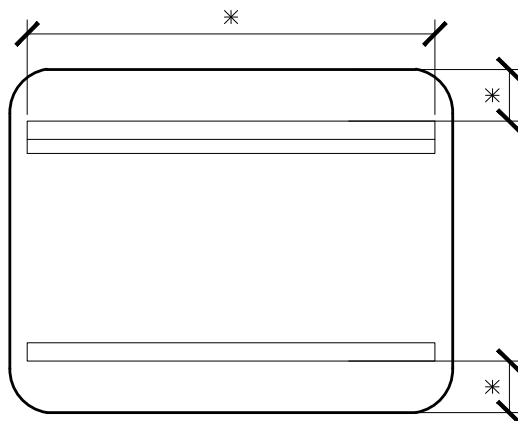

Published 12/07/2023

ISSY

Cloud Mirror

STANDARD SIZES

600W X 38D X 930H

SIDE VIEW for all sizes

1000W X 38D X 930H

1200W X 38D X 930H

ISSY

Cloud Mirror

STANDARD SIZES

1500W X 38D X 930H

1800W X 38D X 930H

ISSY

Cloud Mirror

CUSTOM SIZES

601-1000W X 38D X 800-1200H

SIDE VIEW for all sizes

1001-1200W X 38D X 800-1200H

1201-1300W X 38D X 800-1200H

ISSY

Cloud Mirror

CUSTOM SIZES

1301-1500W X 38D X 800-1200H

1501-1800W X 38D X 800-1200H

*PLEASE NOTE: THE SPLIT BRACKET SIZE VARIES DEPENDING ON THE FINISHED CUSTOM MIRROR SIZE. FOR ACCURATE DIMENSIONS, PLEASE DOUBLE CHECK WITH ZUSTER