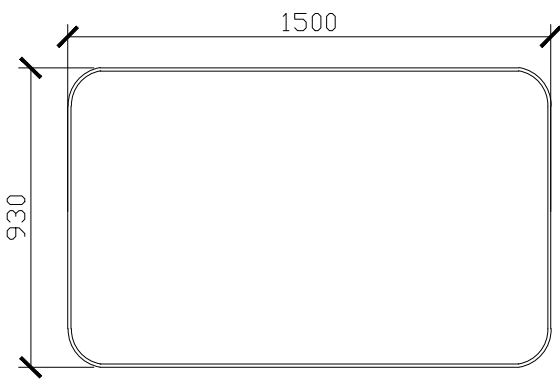

Published 12/07/2023

ISSY

Cloud Mirror

STANDARD SIZES

600W X 38D X 930H

SIDE VIEW for all sizes

1000W X 38D X 930H

1200W X 38D X 930H

ISSY

Cloud Mirror

STANDARD SIZES

1500W X 38D X 930H

1800W X 38D X 930H

ISSY

Cloud Mirror

CUSTOM SIZES

601-1000W X 38D X 800-1200H

SIDE VIEW for all sizes

1001-1200W X 38D X 800-1200H

1201-1300W X 38D X 800-1200H

ISSY

Cloud Mirror

CUSTOM SIZES

1301-1500W X 38D X 800-1200H

1501-1800W X 38D X 800-1200H

*PLEASE NOTE: THE SPLIT BRACKET SIZE VARIES DEPENDING ON THE FINISHED CUSTOM MIRROR SIZE. FOR ACCURATE DIMENSIONS, PLEASE DOUBLE CHECK WITH ZUSTER