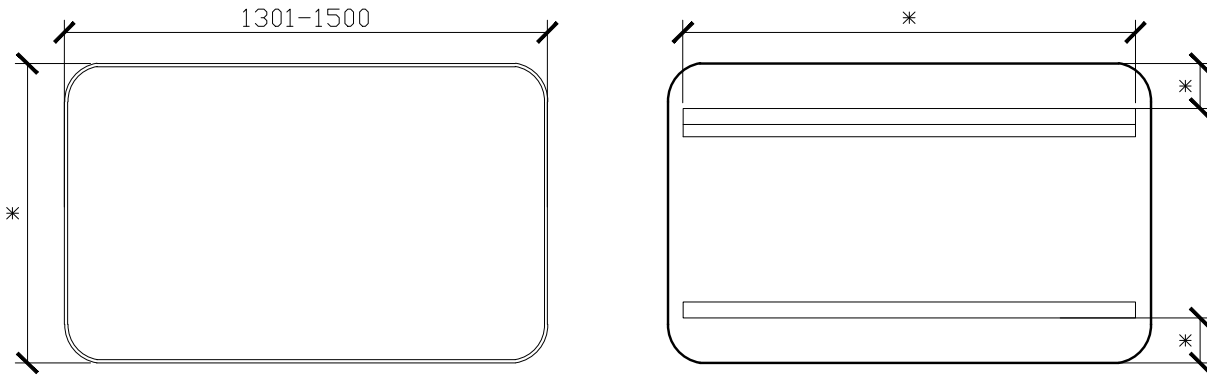

Published 12/07/2023

ISSY

Cloud Mirror

STANDARD SIZES

600W X 38D X 930H

SIDE VIEW for all sizes

1000W X 38D X 930H

1200W X 38D X 930H

ISSY

Cloud Mirror

STANDARD SIZES

1500W X 38D X 930H

1800W X 38D X 930H

ISSY

Cloud Mirror

CUSTOM SIZES

601-1000W X 38D X 800-1200H

SIDE VIEW for all sizes

1001-1200W X 38D X 800-1200H

1201-1300W X 38D X 800-1200H

ISSY

Cloud Mirror

CUSTOM SIZES

1301-1500W X 38D X 800-1200H

1501-1800W X 38D X 800-1200H

*PLEASE NOTE: THE SPLIT BRACKET SIZE VARIES DEPENDING ON THE FINISHED CUSTOM MIRROR SIZE. FOR ACCURATE DIMENSIONS, PLEASE DOUBLE CHECK WITH ZUSTER