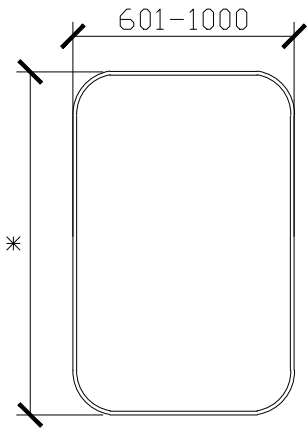

Published 12/07/2023

ISSY

Cloud Mirror

STANDARD SIZES

600W X 38D X 930H

SIDE VIEW for all sizes

1000W X 38D X 930H

1200W X 38D X 930H

ISSY

Cloud Mirror

STANDARD SIZES

1500W X 38D X 930H

1800W X 38D X 930H

ISSY

Cloud Mirror

CUSTOM SIZES

601-1000W X 38D X 800-1200H

SIDE VIEW for all sizes

1001-1200W X 38D X 800-1200H

1201-1300W X 38D X 800-1200H

ISSY

Cloud Mirror

CUSTOM SIZES

1301-1500W X 38D X 800-1200H

1501-1800W X 38D X 800-1200H

*PLEASE NOTE: THE SPLIT BRACKET SIZE VARIES DEPENDING ON THE FINISHED CUSTOM MIRROR SIZE. FOR ACCURATE DIMENSIONS, PLEASE DOUBLE CHECK WITH ZUSTER