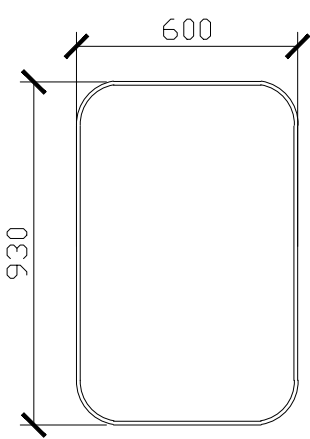

CUSTOM SIZES	CL-MIRR-601-1000	CL-MIRR-1001-1200	CL-MIRR-1201-1300	CL-MIRR-1301-1500	CL-MIRR-1501-1800
Width (mm)	601-1000	1001-1200	1201-1300	1301-1500	1501-1800
Depth (mm)	38	38	38	38	38
Height (mm)	800-1200	800-1200	800-1200	800-1200	800-1200

Published 12/07/2023

ISSY

Cloud Mirror

STANDARD SIZES

600W X 38D X 930H

SIDE VIEW for all sizes

1000W X 38D X 930H

1200W X 38D X 930H

ISSY

Cloud Mirror

STANDARD SIZES

1500W X 38D X 930H

1800W X 38D X 930H

ISSY

Cloud Mirror

CUSTOM SIZES

601-1000W X 38D X 800-1200H

SIDE VIEW for all sizes

1001-1200W X 38D X 800-1200H

1201-1300W X 38D X 800-1200H

ISSY

Cloud Mirror

CUSTOM SIZES

1301-1500W X 38D X 800-1200H