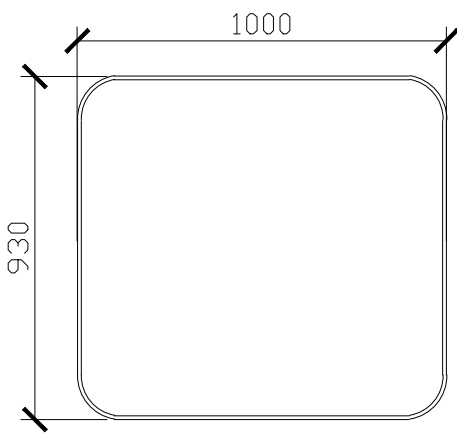

Published 12/07/2023

ISSY

Cloud Mirror

STANDARD SIZES

600W X 38D X 930H

SIDE VIEW for all sizes

1000W X 38D X 930H

1200W X 38D X 930H

ISSY

Cloud Mirror

STANDARD SIZES

1500W X 38D X 930H

1800W X 38D X 930H

ISSY

Cloud Mirror

CUSTOM SIZES

601-1000W X 38D X 800-1200H

SIDE VIEW for all sizes

1001-1200W X 38D X 800-1200H

1201-1300W X 38D X 800-1200H

ISSY

Cloud Mirror

CUSTOM SIZES

1301-1500W X 38D X 800-1200H

1501-1800W X 38D X 800-1200H

*PLEASE NOTE: THE SPLIT BRACKET SIZE VARIES DEPENDING ON THE FINISHED CUSTOM MIRROR SIZE. FOR ACCURATE DIMENSIONS, PLEASE DOUBLE CHECK WITH ZUSTER