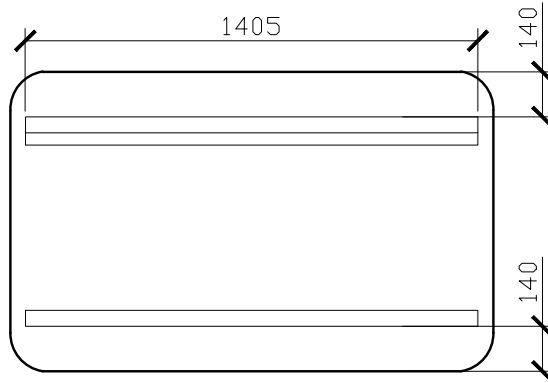

Published 12/07/2023

ISSY

Cloud Mirror

STANDARD SIZES

600W X 38D X 930H

SIDE VIEW for all sizes

1000W X 38D X 930H

1200W X 38D X 930H

ISSY

Cloud Mirror

STANDARD SIZES

1500W X 38D X 930H

1800W X 38D X 930H

ISSY

Cloud Mirror

CUSTOM SIZES

601-1000W X 38D X 800-1200H

SIDE VIEW for all sizes

1001-1200W X 38D X 800-1200H

1201-1300W X 38D X 800-1200H

ISSY

Cloud Mirror

CUSTOM SIZES

1301-1500W X 38D X 800-1200H

1501-1800W X 38D X 800-1200H

*PLEASE NOTE: THE SPLIT BRACKET SIZE VARIES DEPENDING ON THE FINISHED CUSTOM MIRROR SIZE. FOR ACCURATE DIMENSIONS, PLEASE DOUBLE CHECK WITH ZUSTER