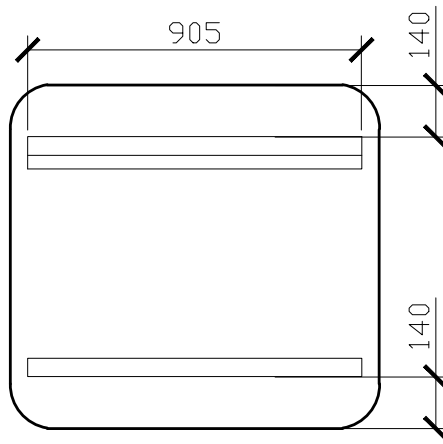

Published 12/07/2023

ISSY

Cloud Mirror

STANDARD SIZES

600W X 38D X 930H

SIDE VIEW for all sizes

1000W X 38D X 930H

1200W X 38D X 930H

ISSY

Cloud Mirror

STANDARD SIZES

1500W X 38D X 930H

1800W X 38D X 930H

ISSY

Cloud Mirror

CUSTOM SIZES

601-1000W X 38D X 800-1200H

SIDE VIEW for all sizes

1001-1200W X 38D X 800-1200H

1201-1300W X 38D X 800-1200H

ISSY

Cloud Mirror

CUSTOM SIZES

1301-1500W X 38D X 800-1200H

1501-1800W X 38D X 800-1200H

*PLEASE NOTE: THE SPLIT BRACKET SIZE VARIES DEPENDING ON THE FINISHED CUSTOM MIRROR SIZE. FOR ACCURATE DIMENSIONS, PLEASE DOUBLE CHECK WITH ZUSTER