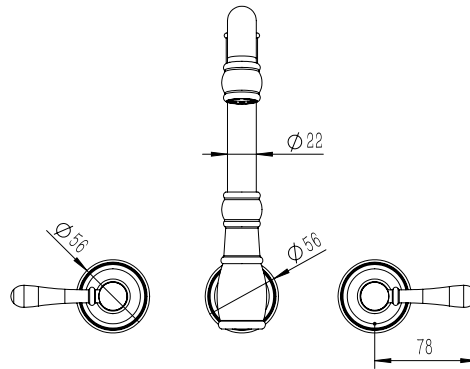

Milli Voir Wall English Kitchen Set Cross Handle Brushed Nickel (4 Star)

2265495

SPECIFICATIONS

Recommended Use	Domestic, hotel and commercial
Colour	Brushed Nickel
Material	DR Brass
Recommended Pressure Range	150 - 500 kPa
Max Continuous Working Pressure	500 kPa
Max Continuous Working Temperature	80 deg C
Suitable for Storage Tank Hot Water	Yes
Suitable for Continuous Flow Hot Water	Yes
Suitable for Gravity Feed Hot Water	No

WARRANTY

Warranty - Domestic Use	15 Years
Spare Parts & Labour	12 Months

Please refer to Warranty Page for full Terms and Conditions

Dimensions are nominal measurements only.

CLEANING RECOMMENDATIONS:

We recommend the use of soapy water or approved cleaners. This product should not be cleaned with abrasive materials. Damage caused by any improper treatment is not covered by the product warranty. Refer to Warranty Conditions

Disclaimer: Products in this specification manual must by regulation be installed by licensed and registered trade people. The manufacturer/distributor reserves the right to vary specifications or delete models from their range without prior notification. Dimensions are nominal measurements only. Dimensions and set-outs listed are correct at time of publication however the manufacturer/distributor takes no responsibility for printing errors.

Published 01/06/2020

To see the complete Milli range go to www.reece.com.au