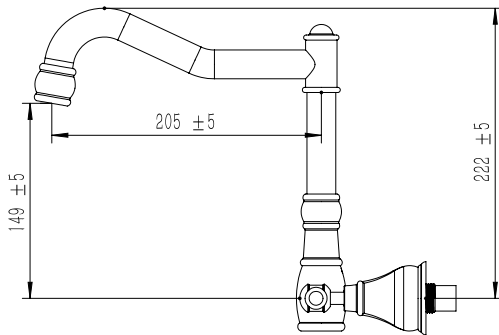

Milli Voir Wall English Kitchen Set Cross Handle Brushed Nickel (4 Star)

2265495

SPECIFICATIONS

Recommended Use	Domestic, hotel and commercial
Colour	Brushed Nickel
Material	DR Brass
Recommended Pressure Range	150 - 500 kPa
Max Continuous Working Pressure	500 kPa
Max Continuous Working Temperature	80 deg C
Suitable for Storage Tank Hot Water	Yes
Suitable for Continuous Flow Hot Water	Yes
Suitable for Gravity Feed Hot Water	No

WARRANTY

Warranty - Domestic Use	15 Years
Spare Parts & Labour	12 Months

Please refer to Warranty Page for full Terms and Conditions

Dimensions are nominal measurements only.

CLEANING RECOMMENDATIONS:

We recommend the use of soapy water or approved cleaners. This product should not be cleaned with abrasive materials. Damage caused by any improper treatment is not covered by the product warranty. Refer to Warranty Conditions

Disclaimer: Products in this specification manual must by regulation be installed by licensed and registered trade people. The manufacturer/distributor reserves the right to vary specifications or delete models from their range without prior notification. Dimensions are nominal measurements only. Dimensions and set-outs listed are correct at time of publication however the manufacturer/distributor takes no responsibility for printing errors.

Published 01/06/2020

To see the complete Milli range go to www.reece.com.au