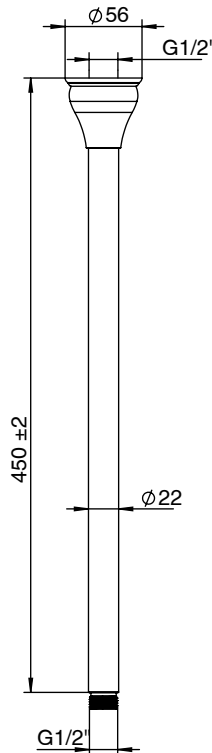

Milli Monument Edit Ceiling Shower Arm 450mm Matte Black

4204484

SPECIFICATIONS

Recommended Use	Domestic, Hotel & Commercial
Colour	Matte Black
Finish	Matte
Material	DR Brass
Recommended Pressure Range	150 - 500 kPa
Maximum Continuous Working Temperature	80 deg C
Suitable for Storage Tank Hot Water	Yes
Suitable for Continuous Flow Hot Water	Yes
Suitable for Gravity Feed Hot Water	No

WARRANTY

Warranty - Domestic Use	15 Years
Spare Parts & Labour	12 Months

Please refer to Warranty Page for full Terms and Conditions

Dimensions are nominal measurements only.

CLEANING RECOMMENDATIONS:

We recommend the use of soapy water or approved cleaners. This product should not be cleaned with abrasive materials. Damage caused by any improper treatment is not covered by the product warranty. Refer to Warranty Conditions

Disclaimer: Products in this specification manual must by regulation be installed by licensed and registered trade people. The manufacturer/distributor reserves the right to vary specifications or delete models from their range without prior notification. Dimensions are nominal measurements only. Dimensions and set-outs listed are correct at time of publication however the manufacturer/distributor takes no responsibility for printing errors.

Published 05/10/2022

To see the complete Milli range go to www.reece.com.au