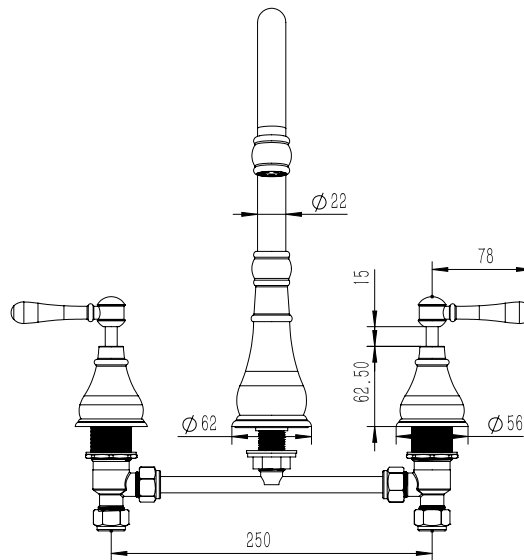

Milli

Milli Voir Hob Gooseneck Sink / Spa Set Lever Brushed Gold (4 Star)

2266236

SPECIFICATIONS

Recommended Use	Domestic, Hotel & Commercial
Colour	Brushed Gold
Material	DR Brass
Recommended Pressure Range	150 - 500 kPa
Maximum Continuous Working Temperature	80 deg C
Suitable for Storage Tank Hot Water	Yes
Suitable for Continuous Flow Hot Water	Yes
Suitable for Gravity Feed Hot Water	No

WARRANTY

Warranty - Domestic Use	15 Years
Spare Parts & Labour	12 Months

Please refer to Warranty Page for full Terms and Conditions

Dimensions are nominal measurements only.

CLEANING RECOMMENDATIONS:

We recommend the use of soapy water or approved cleaners. This product should not be cleaned with abrasive materials. Damage caused by any improper treatment is not covered by the product warranty. Refer to Warranty Conditions

Disclaimer: Products in this specification manual must by regulation be installed by licensed and registered trade people. The manufacturer/distributor reserves the right to vary specifications or delete models from their range without prior notification. Dimensions are nominal measurements only. Dimensions and set-outs listed are correct at time of publication however the manufacturer/distributor takes no responsibility for printing errors.

Published 12/10/2023

To see the complete Milli range go to www.reece.com.au