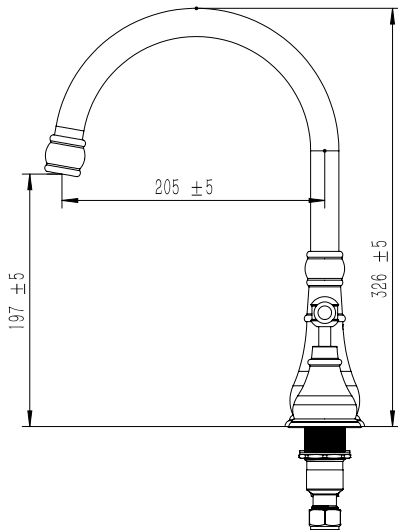

Milli

Milli Voir Hob Gooseneck Sink / Spa Set Lever Brushed Gold (4 Star)

2266236

SPECIFICATIONS

Recommended Use	Domestic, Hotel & Commercial
Colour	Brushed Gold
Material	DR Brass
Recommended Pressure Range	150 - 500 kPa
Maximum Continuous Working Temperature	80 deg C
Suitable for Storage Tank Hot Water	Yes
Suitable for Continuous Flow Hot Water	Yes
Suitable for Gravity Feed Hot Water	No

WARRANTY

Warranty - Domestic Use	15 Years
Spare Parts & Labour	12 Months

Please refer to Warranty Page for full Terms and Conditions

Dimensions are nominal measurements only.

CLEANING RECOMMENDATIONS:

We recommend the use of soapy water or approved cleaners. This product should not be cleaned with abrasive materials. Damage caused by any improper treatment is not covered by the product warranty. Refer to Warranty Conditions

Disclaimer: Products in this specification manual must by regulation be installed by licensed and registered trade people. The manufacturer/distributor reserves the right to vary specifications or delete models from their range without prior notification. Dimensions are nominal measurements only. Dimensions and set-outs listed are correct at time of publication however the manufacturer/distributor takes no responsibility for printing errors.

Published 12/10/2023

To see the complete Milli range go to www.reece.com.au