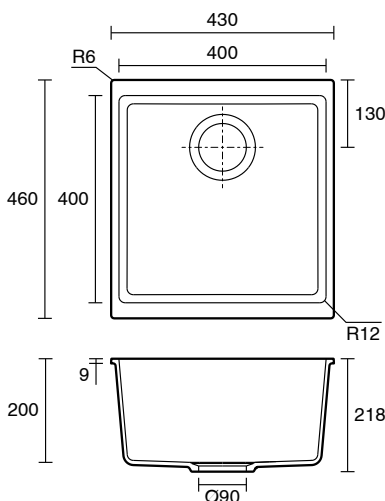

Dimensions are nominal measurements only.

CLEANING RECOMMENDATIONS:

We recommend the use of soapy water or approved cleaners. This product should not be cleaned with abrasive materials. Damage caused by any improper treatment is not covered by the product warranty. Refer to Warranty Conditions

Disclaimer: Products in this specification manual must by regulation be installed by licensed and registered trade people. The manufacturer/distributor reserves the right to vary specifications or delete models from their range without prior notification. Dimensions are nominal measurements only. Dimensions and set-outs listed are correct at time of publication however the manufacturer/distributor takes no responsibility for printing errors.

Published 30/08/2024

To see the complete Memo range go to www.reece.com.au