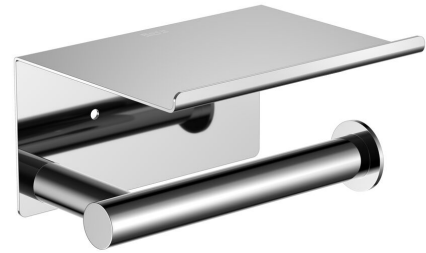

## Roca Ona Toilet Roll Holder with Cover Chrome

15062

SPECIFICATIONS	
Recommended Use	Domestic;Commercial;Hotel
Colour Category	Chrome
Colour Finish	Polished Chrome
Primary Material	Brass
WARRANTY	
Replacement Only - Domestic Use	15
Parts Replacement Only	1
<i>Please refer to Warranty Page for full Terms and Conditions</i>	

Dimensions are nominal measurements only.