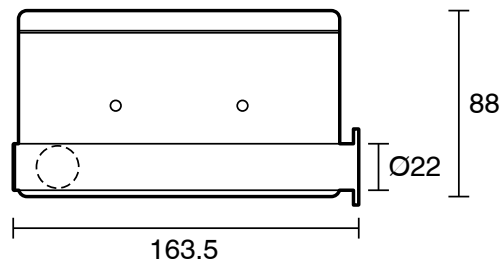

## Roca Ona Toilet Roll Holder with Cover Chrome

15062

SPECIFICATIONS	
Recommended Use	Domestic;Commercial;Hotel
Colour Category	Chrome
Colour Finish	Polished Chrome
Primary Material	Brass
WARRANTY	
Replacement Only - Domestic Use	15
Parts Replacement Only	1
<i>Please refer to Warranty Page for full Terms and Conditions</i>	

Dimensions are nominal measurements only.