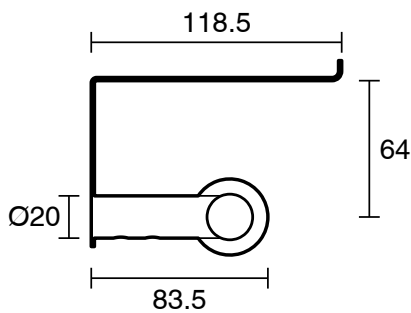

## Roca Ona Toilet Roll Holder with Cover Chrome

15062

SPECIFICATIONS	
Recommended Use	Domestic;Commercial;Hotel
Colour Category	Chrome
Colour Finish	Polished Chrome
Primary Material	Brass
WARRANTY	
Replacement Only - Domestic Use	15
Parts Replacement Only	1
<i>Please refer to Warranty Page for full Terms and Conditions</i>	

Dimensions are nominal measurements only.