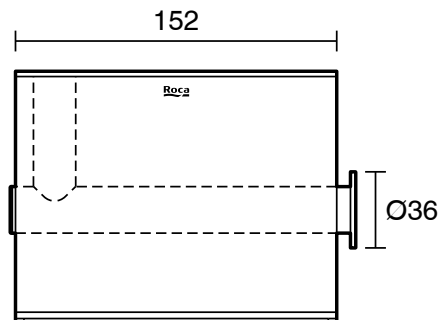

## Roca Ona Toilet Roll Holder with Cover Chrome

15062

SPECIFICATIONS	
Recommended Use	Domestic;Commercial;Hotel
Colour Category	Chrome
Colour Finish	Polished Chrome
Primary Material	Brass
WARRANTY	
Replacement Only - Domestic Use	15
Parts Replacement Only	1
<i>Please refer to Warranty Page for full Terms and Conditions</i>	

Dimensions are nominal measurements only.