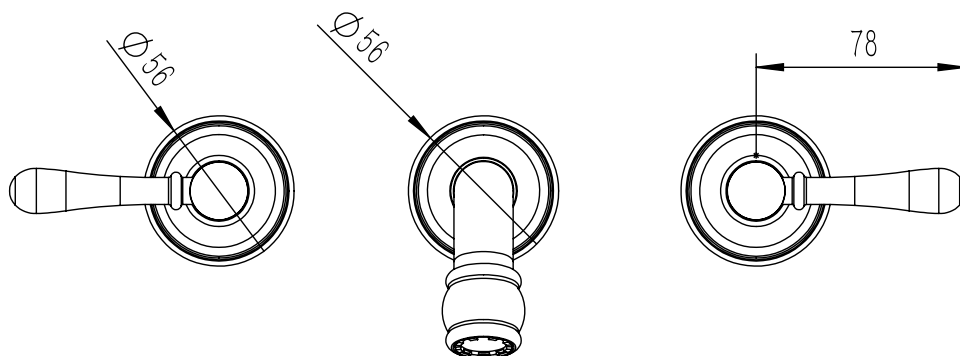

Milli Voir Wall Basin Set 150mm Lever Brushed Gold (4 Star)

2266270

SPECIFICATIONS

Recommended Use	Domestic, Hotel & Commercial
Colour	Brushed Gold
Body Material	DR Brass
Recommended Pressure Range	150 - 500 kPa
Maximum Continuous Working Temperature	80 deg C
Suitable for Storage Tank Hot Water	Yes
Suitable for Continuous Flow Hot Water	Yes
Suitable for Gravity Feed Hot Water	No

WARRANTY

Warranty - Domestic Use	15 Years
Spare Parts & Labour	12 Months

Please refer to Warranty Page for full Terms and Conditions

Dimensions are nominal measurements only.

CLEANING RECOMMENDATIONS:

We recommend the use of soapy water or approved cleaners. This product should not be cleaned with abrasive materials. Damage caused by any improper treatment is not covered by the product warranty. Refer to Warranty Conditions

Disclaimer: Products in this specification manual must by regulation be installed by licensed and registered trade people. The manufacturer/distributor reserves the right to vary specifications or delete models from their range without prior notification. Dimensions are nominal measurements only. Dimensions and set-outs listed are correct at time of publication however the manufacturer/distributor takes no responsibility for printing errors.

Published 19/03/2024

To see the complete Milli range go to www.reece.com.au