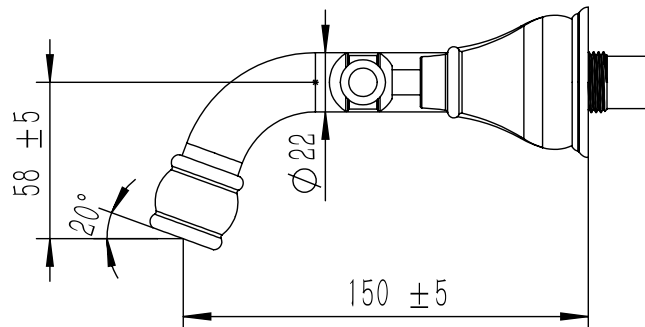

Milli Voir Wall Basin Set 150mm Lever Brushed Gold (4 Star)

2266270

SPECIFICATIONS

Recommended Use	Domestic, Hotel & Commercial
Colour	Brushed Gold
Body Material	DR Brass
Recommended Pressure Range	150 - 500 kPa
Maximum Continuous Working Temperature	80 deg C
Suitable for Storage Tank Hot Water	Yes
Suitable for Continuous Flow Hot Water	Yes
Suitable for Gravity Feed Hot Water	No

WARRANTY

Warranty - Domestic Use	15 Years
Spare Parts & Labour	12 Months

Please refer to Warranty Page for full Terms and Conditions

Dimensions are nominal measurements only.

CLEANING RECOMMENDATIONS:

We recommend the use of soapy water or approved cleaners. This product should not be cleaned with abrasive materials. Damage caused by any improper treatment is not covered by the product warranty. Refer to Warranty Conditions

Disclaimer: Products in this specification manual must by regulation be installed by licensed and registered trade people. The manufacturer/distributor reserves the right to vary specifications or delete models from their range without prior notification. Dimensions are nominal measurements only. Dimensions and set-outs listed are correct at time of publication however the manufacturer/distributor takes no responsibility for printing errors.

Published 19/03/2024

To see the complete Milli range go to www.reece.com.au