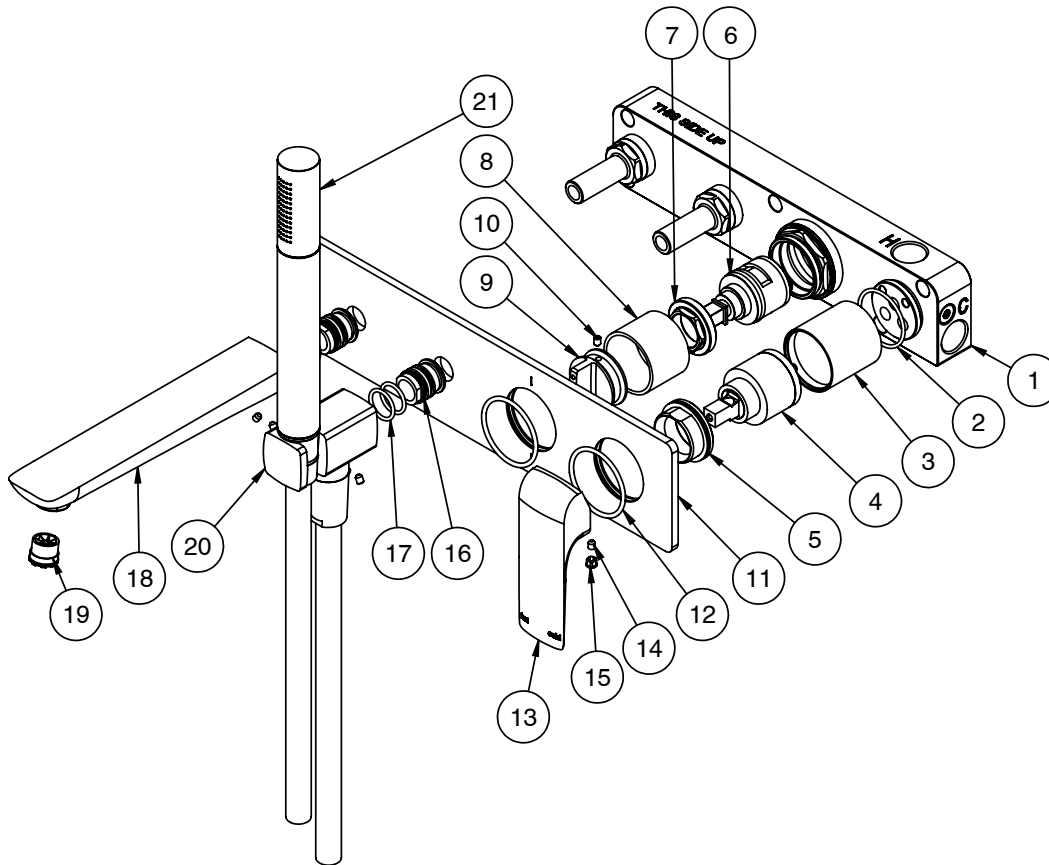

Milli Glance Wall Bath/Shower System (3*) Matte Black

| ITEM NO. | DESCRIPTION | PART NUMBER/SPECIFICATION | QTY. |
|----------|-------------------------------|---------------------------|------|
| 1 | Wall Breach assembly | SA5767 | 1 |
| 2 | O Ring | ID33 X 2.0 | 1 |
| 3 | Wall Mixer Sleeve | PR2920 | 1 |
| 4 | 35mm Cartridge | KCG-K035A | 1 |
| 5 | Lock Nut Dome Sleeve | PR2921 | 1 |
| 6 | Two Way Diverter 31mm | K31ADB-8 | 1 |
| 7 | Diverter Locknut | PR5770 | 1 |
| 8 | Diverter Sleeve | PR5771 | 1 |
| 9 | Diverter Lever | PR5772 | 1 |
| 10 | Point End | GSC M4 X 5 | 2 |
| 11 | Dress Plate | PR5773 | 1 |
| 12 | O Ring | ID39 X 2.5 | 2 |
| 13 | Wall Mixer Handle | PR1672 | 1 |
| 14 | Grub Screw Plain Cup | M4 X 5 | 5 |
| 15 | Screw Cap ABS | PR2917 | 1 |
| 16 | Wall Spout Adaptor | PR1680 | 2 |
| 17 | O Ring | ID16 X 2.0 | 4 |
| 18 | Wall Set Spout | PR1681 | 1 |
| 19 | Flow Straightener | PR100-400074 | 1 |
| 20 | Shower Bracket Assembly | SA5777 | 1 |
| 21 | Hand Shower and Hose Assembly | SA5782 | 1 |