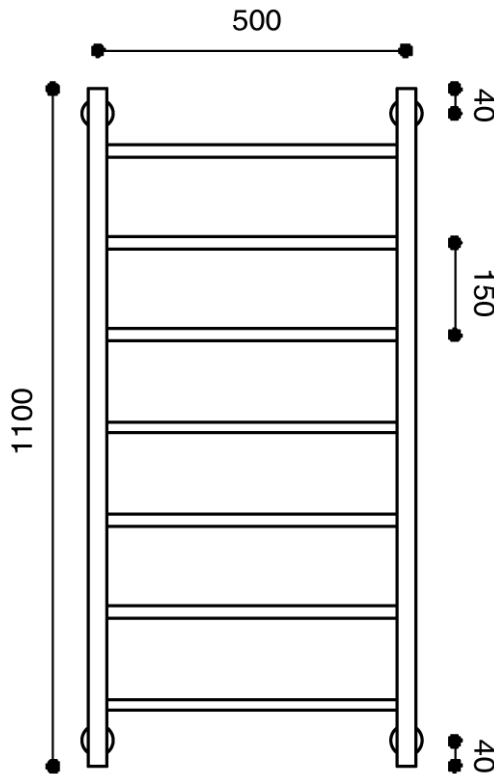

Milli Mood Edit Heated Towel Rail 500 x 1100mm Matte Black

2299547

SPECIFICATIONS

Recommended Use	Domestic, Hotel & Commercial
Colour	Matte Black
Material	Copper Tube with Brass Fittings
Electrical Connection	Plug-in or Hardwired
Electrical Connection Position	Bottom Left or Right
Heating Method	Water Filled
Power Wattage	100 W
Voltage	240v
IP Rating	IPX3 Plug In. IPX5 Hardwired.

WARRANTY

Warranty - Domestic Use	10 Years
Spare Parts & Labour	12 Months

Please refer to Warranty Page for full Terms and Conditions

Dimensions are nominal measurements only.

CLEANING RECOMMENDATIONS:

We recommend the use of a soft dry cloth. This product should not be cleaned with abrasive materials or cleaning agents. Damage caused by improper treatment is not covered by the product warranty - refer to warranty conditions.

Disclaimer: Products in this specification manual must by regulation be installed by licensed and registered trade people. The manufacturer/distributor reserves the right to vary specifications or delete models from their range without prior notification. Dimensions are nominal measurements only. Dimensions and set-outs listed are correct at time of publication however the manufacturer/distributor takes no responsibility for printing errors.

Published 22/02/2022

To see the complete Milli range go to www.reece.com.au/bathrooms