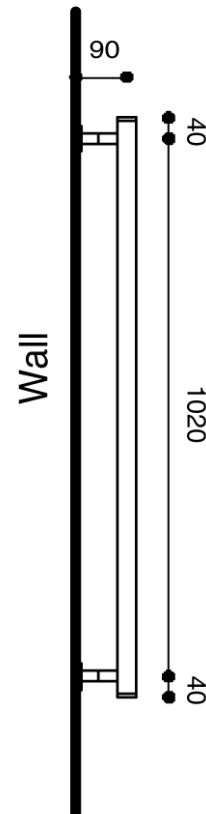

Milli Mood Edit Heated Towel Rail 500 x 1100mm Matte Black

2299547

SPECIFICATIONS

Recommended Use	Domestic, Hotel & Commercial
Colour	Matte Black
Material	Copper Tube with Brass Fittings
Electrical Connection	Plug-in or Hardwired
Electrical Connection Position	Bottom Left or Right
Heating Method	Water Filled
Power Wattage	100 W
Voltage	240v
IP Rating	IPX3 Plug In. IPX5 Hardwired.

WARRANTY

Warranty - Domestic Use	10 Years
Spare Parts & Labour	12 Months

Please refer to Warranty Page for full Terms and Conditions

Dimensions are nominal measurements only.

CLEANING RECOMMENDATIONS:

We recommend the use of a soft dry cloth. This product should not be cleaned with abrasive materials or cleaning agents. Damage caused by improper treatment is not covered by the product warranty - refer to warranty conditions.

Disclaimer: Products in this specification manual must by regulation be installed by licensed and registered trade people. The manufacturer/distributor reserves the right to vary specifications or delete models from their range without prior notification. Dimensions are nominal measurements only. Dimensions and set-outs listed are correct at time of publication however the manufacturer/distributor takes no responsibility for printing errors.

Published 22/02/2022

To see the complete Milli range go to www.reece.com.au/bathrooms