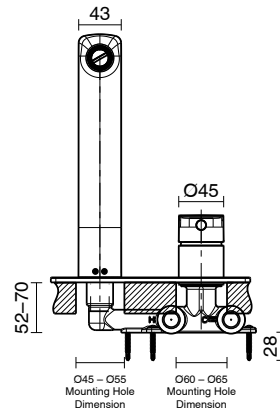

Milli

Milli Trace Wall Bath Mixer Set Matte Black

2266031

SPECIFICATIONS

Recommended Use	Domestic, Hotel & Commercial
Colour	Matte Black
Finish	Matte
Body Material	DR Brass
Recommended Pressure Range	150 - 500 kPa
Maximum Continuous Working Temperature	80 deg C
Suitable for Storage Tank Hot Water	Yes
Suitable for Continuous Flow Hot Water	Yes
Suitable for Gravity Feed Hot Water	No

WARRANTY

Warranty - Domestic Use	15 Years
Spare Parts & Labour	12 Months

Please refer to Warranty Page for full Terms and Conditions

Dimensions are nominal measurements only.

CLEANING RECOMMENDATIONS:

We recommend the use of soapy water or approved cleaners. This product should not be cleaned with abrasive materials. Damage caused by any improper treatment is not covered by the product warranty. Refer to Warranty Conditions

Disclaimer: Products in this specification manual must by regulation be installed by licensed and registered trade people. The manufacturer/distributor reserves the right to vary specifications or delete models from their range without prior notification. Dimensions are nominal measurements only. Dimensions and set-outs listed are correct at time of publication however the manufacturer/distributor takes no responsibility for printing errors.

Published 03/10/2022

To see the complete Milli range go to www.reece.com.au