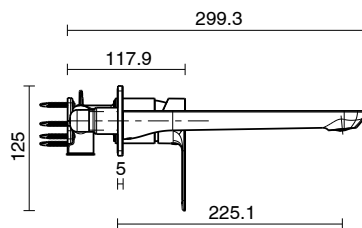

Milli

Milli Trace Wall Bath Mixer Set Matte Black

2266031

SPECIFICATIONS

Recommended Use	Domestic, Hotel & Commercial
Colour	Matte Black
Finish	Matte
Body Material	DR Brass
Recommended Pressure Range	150 - 500 kPa
Maximum Continuous Working Temperature	80 deg C
Suitable for Storage Tank Hot Water	Yes
Suitable for Continuous Flow Hot Water	Yes
Suitable for Gravity Feed Hot Water	No

WARRANTY

Warranty - Domestic Use	15 Years
Spare Parts & Labour	12 Months

Please refer to Warranty Page for full Terms and Conditions

Dimensions are nominal measurements only.

CLEANING RECOMMENDATIONS:

We recommend the use of soapy water or approved cleaners. This product should not be cleaned with abrasive materials. Damage caused by any improper treatment is not covered by the product warranty. Refer to Warranty Conditions

Disclaimer: Products in this specification manual must by regulation be installed by licensed and registered trade people. The manufacturer/distributor reserves the right to vary specifications or delete models from their range without prior notification. Dimensions are nominal measurements only. Dimensions and set-outs listed are correct at time of publication however the manufacturer/distributor takes no responsibility for printing errors.

Published 03/10/2022

To see the complete Milli range go to www.reece.com.au