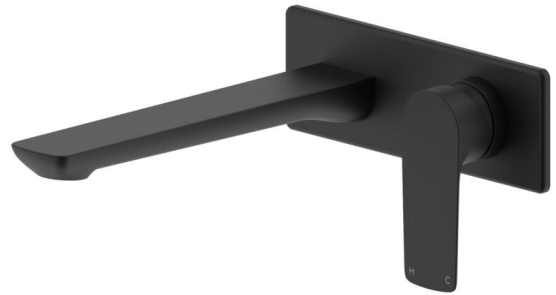

Milli

Milli Trace Wall Bath Mixer Set Matte Black

2266031

SPECIFICATIONS

Recommended Use	Domestic, Hotel & Commercial
Colour	Matte Black
Finish	Matte
Body Material	DR Brass
Recommended Pressure Range	150 - 500 kPa
Maximum Continuous Working Temperature	80 deg C
Suitable for Storage Tank Hot Water	Yes
Suitable for Continuous Flow Hot Water	Yes
Suitable for Gravity Feed Hot Water	No

WARRANTY

Warranty - Domestic Use	15 Years
Spare Parts & Labour	12 Months

Please refer to Warranty Page for full Terms and Conditions

Dimensions are nominal measurements only.

CLEANING RECOMMENDATIONS:

We recommend the use of soapy water or approved cleaners. This product should not be cleaned with abrasive materials. Damage caused by any improper treatment is not covered by the product warranty. Refer to Warranty Conditions

Disclaimer: Products in this specification manual must by regulation be installed by licensed and registered trade people. The manufacturer/distributor reserves the right to vary specifications or delete models from their range without prior notification. Dimensions are nominal measurements only. Dimensions and set-outs listed are correct at time of publication however the manufacturer/distributor takes no responsibility for printing errors.

Published 03/10/2022

To see the complete Milli range go to www.reece.com.au