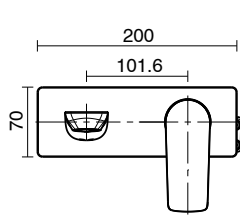

Milli

Milli Trace Wall Bath Mixer Set Matte Black

2266031

SPECIFICATIONS

Recommended Use	Domestic, Hotel & Commercial
Colour	Matte Black
Finish	Matte
Body Material	DR Brass
Recommended Pressure Range	150 - 500 kPa
Maximum Continuous Working Temperature	80 deg C
Suitable for Storage Tank Hot Water	Yes
Suitable for Continuous Flow Hot Water	Yes
Suitable for Gravity Feed Hot Water	No

WARRANTY

Warranty - Domestic Use	15 Years
Spare Parts & Labour	12 Months

Please refer to Warranty Page for full Terms and Conditions