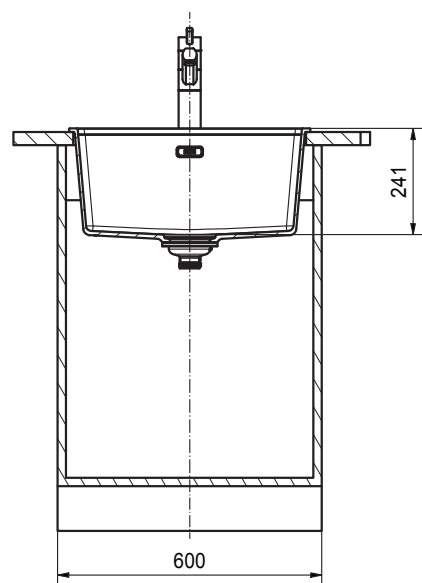

Franke City Fraganite Single Bowl 510mm Inset Sink with Tap Ledge Matte Black - MRG610-51MBFTLK

2414003

SPECIFICATIONS

Recommended Use	Domestic, Hotel & Commercial
Plug & Waste	Basket Waste with Cover
Bowl Type	Single Bowl
Bowl Configuration	Single Bowl No Drainer
Mounting	Inset
Overflow Configuration	Overflow
Taphole Configuration	4 Pre-Drilled
Sink Colour	Matte Black
Finish	Matte
Material	Fragranite
Plug & Waste Size	90mm

WARRANTY

Warranty - Domestic Use	50 Years - Replacement Only
Warranty - Commercial Use	12 Months - Replacement Only
Spare Parts (Plug and waste, clips)	12 Months - Parts and Labour

Please refer to Warranty Page for full Terms and Conditions

NOTE

Sinks must be installed using an instruction manual. No responsibility will be taken for damage that occurs where an instruction manual has not been used.

CLEANING RECOMMENDATIONS:

We recommend the use of soapy water or approved cleaners. This product should not be cleaned with abrasive materials. Damage caused by any improper treatment is not covered by the product warranty. Refer to Warranty Conditions

To see the complete Franke range go to www.reece.com.au