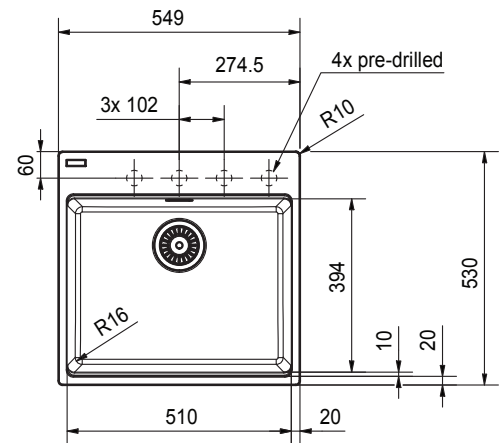

Franke City Fraganite Single Bowl 510mm Inset Sink with Tap Ledge Matte Black - MRG610-51MBFTLK

2414003

SPECIFICATIONS

Recommended Use	Domestic, Hotel & Commercial
Plug & Waste	Basket Waste with Cover
Bowl Type	Single Bowl
Bowl Configuration	Single Bowl No Drainer
Mounting	Inset
Overflow Configuration	Overflow
Taphole Configuration	4 Pre-Drilled
Sink Colour	Matte Black
Finish	Matte
Material	Fragranite
Plug & Waste Size	90mm

WARRANTY

Warranty - Domestic Use	50 Years - Replacement Only
Warranty - Commercial Use	12 Months - Replacement Only
Spare Parts (Plug and waste, clips)	12 Months - Parts and Labour

Please refer to Warranty Page for full Terms and Conditions

NOTE

Sinks must be installed using an instruction manual. No responsibility will be taken for damage that occurs where an instruction manual has not been used.

CLEANING RECOMMENDATIONS:

We recommend the use of soapy water or approved cleaners. This product should not be cleaned with abrasive materials. Damage caused by any improper treatment is not covered by the product warranty. Refer to Warranty Conditions

To see the complete Franke range go to www.reece.com.au