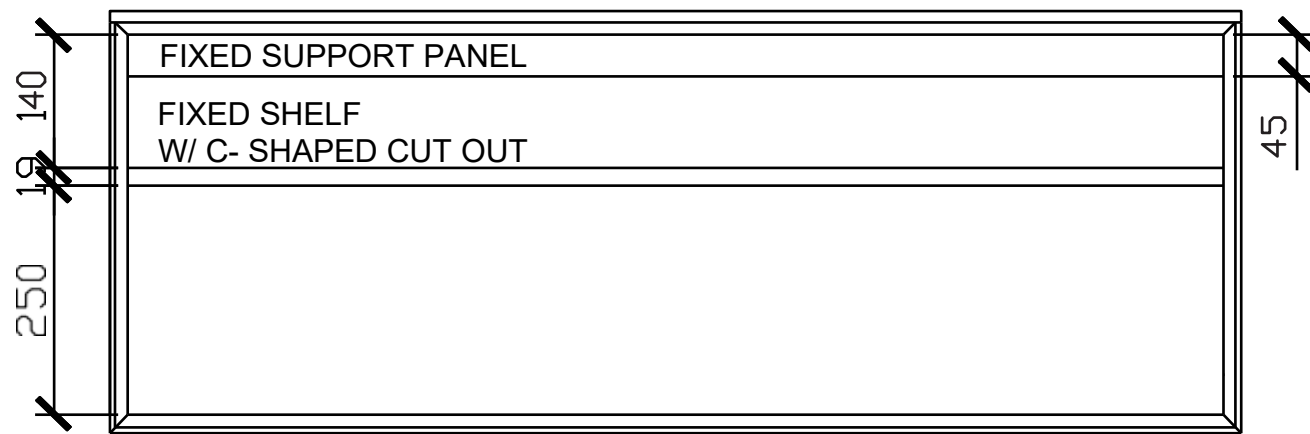

1200W x 450D x 450H

**DOORS WITH
INTERNAL FIXED SHELF

SIDE VIEW for all sizes