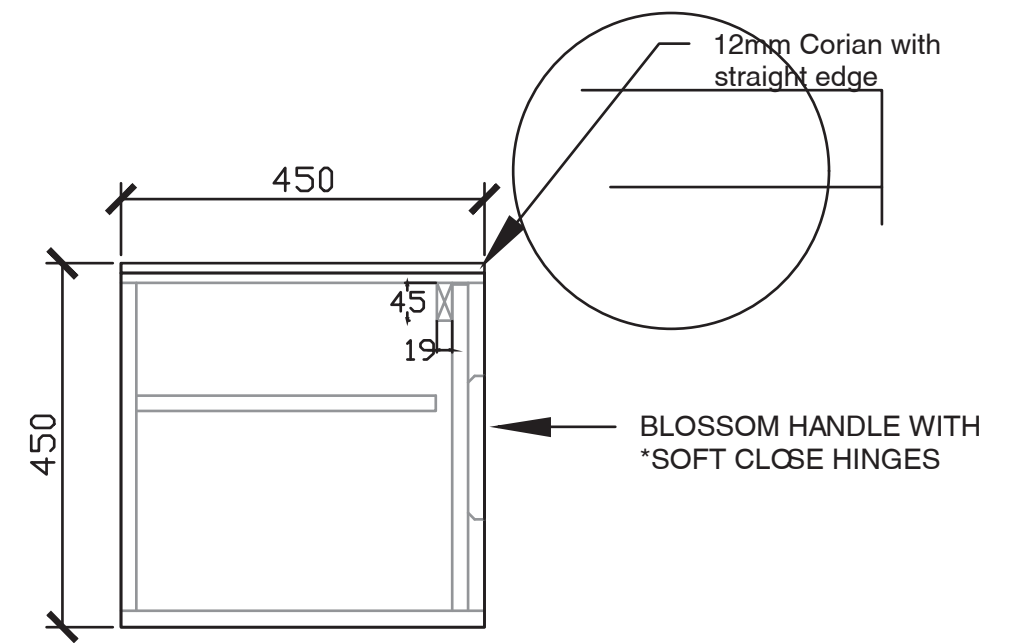

1200W x 450D x 450H

**DOORS WITH
INTERNAL FIXED SHELF

SIDE VIEW for all sizes