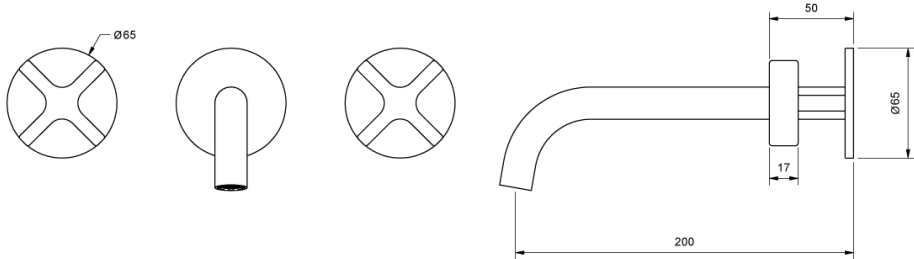

Milli Exo Wall Basin Set Brushed Nickel (6 Star)

2299089

SPECIFICATIONS

Recommended Use	Domestic, Hotel & Commercial
Colour	Brushed Nickel
Finish	Brushed
Material	Electroplated Brass
Recommended Pressure Range	150 - 500 kPa
Maximum Continuous Working Temperature	80 deg C
Suitable for Storage Tank Hot Water	Yes
Suitable for Continuous Flow Hot Water	Yes
Suitable for Gravity Feed Hot Water	No

WARRANTY

Warranty - Domestic Use	15 Years
Spare Parts & Labour	5 Years

Please refer to Warranty Page for full Terms and Conditions