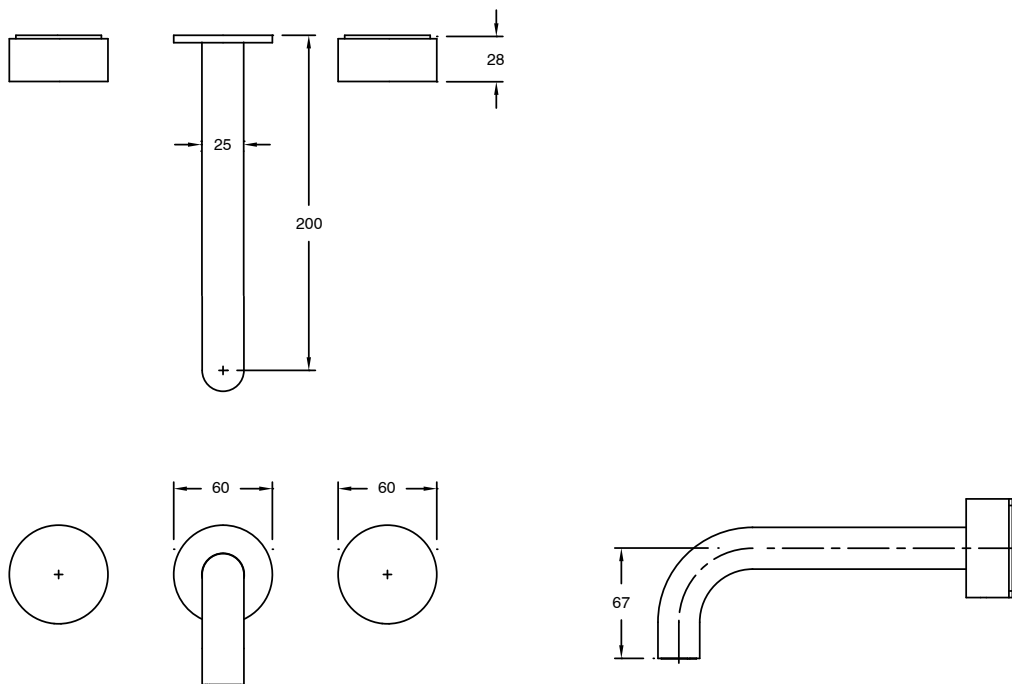

SUSSEX

Sussex Pure Bath Set 200mm PVD Brushed Gunmetal

9511762

SPECIFICATIONS

Recommended Use	Residential;Commercial
Colour Finish	Brushed Smoke Gunmetal
Primary Material	DR Brass
Recommended Pressure Range	150 - 500 kPa as per AS3500
Max Continuous Working Temperature (deg C)	65
Min Continuous Working Temperature (deg C)	1

WARRANTY

Residential Use (Years)	40
Commercial Use (Years)	10

Please refer to Sussex Warranty page for full Terms and Conditions

Dimensions are nominal measurements only.

CLEANING RECOMMENDATIONS:

We recommend the use of soapy water or approved cleaners. This product should not be cleaned with abrasive materials. Damage caused by any improper treatment is not covered by the product warranty. Refer to Warranty Conditions

Disclaimer: Products in this specification manual must by regulation be installed by licensed and registered trade people. The manufacturer/distributor reserves the right to vary specifications or delete models from their range without prior notification. Dimensions are nominal measurements only. Dimensions and set-outs listed are correct at time of publication however the manufacturer/distributor takes no responsibility for printing errors.

Published 30/03/2026

To see the complete Sussex range go to www.reece.com.au