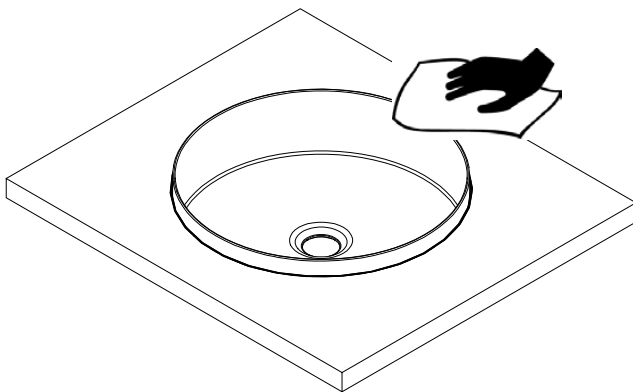

Alape[®]

Alape Unisono Semi Inset Basin White

NOTE: Please use adhesive supplied for installation.

Plumbers, please ensure a copy of the installation instructions is left with the end user for future reference.

Alape[®]

Alape Unisono Semi Inset Basin White

7

NOTE: Please ensure that the adhesive is cured before turning over the benchtop

8

9

10