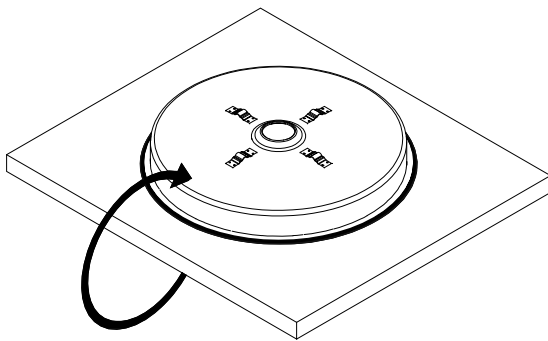

Alape[®]

Alape Unisono Semi Inset Basin White

NOTE: Please use adhesive supplied for installation.

Plumbers, please ensure a copy of the installation instructions is left with the end user for future reference.

Alape[®]

Alape Unisono Semi Inset Basin White

7

NOTE: Please ensure that the adhesive is cured before turning over the benchtop

8

9

10