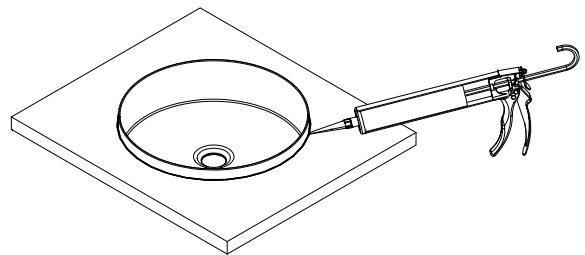

Alape[®]

Alape Unisono Semi Inset Basin White

NOTE: Please use adhesive supplied for installation.

Plumbers, please ensure a copy of the installation instructions is left with the end user for future reference.

Alape[®]

Alape Unisono Semi Inset Basin White

7

NOTE: Please ensure that the adhesive is cured before turning over the benchtop

8

9

10