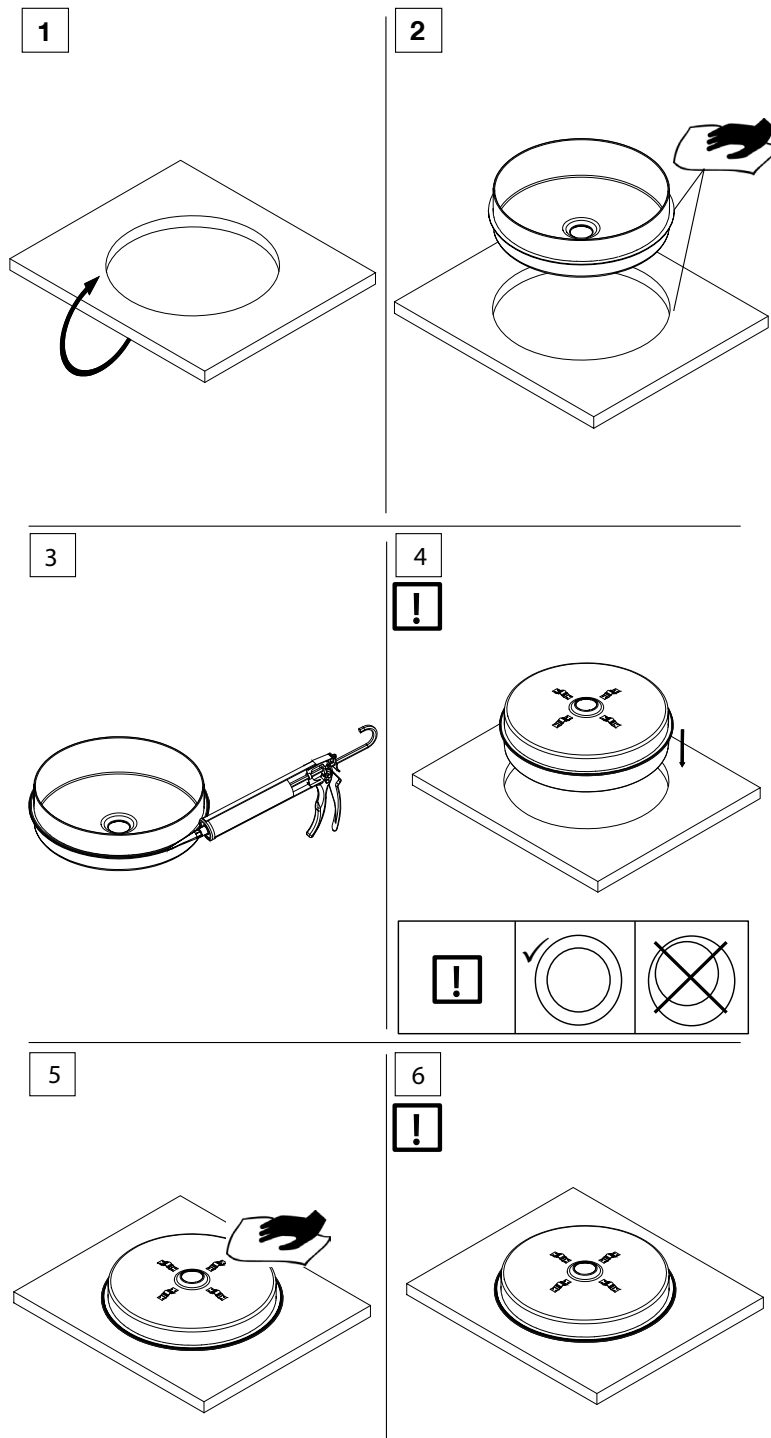

Alape[®]

Alape Unisono Semi Inset Basin White

NOTE: Please use adhesive supplied for installation.

Plumbers, please ensure a copy of the installation instructions is left with the end user for future reference.

Alape[®]

Alape Unisono Semi Inset Basin White

7

NOTE: Please ensure that the adhesive is cured before turning over the benchtop

8

9

10