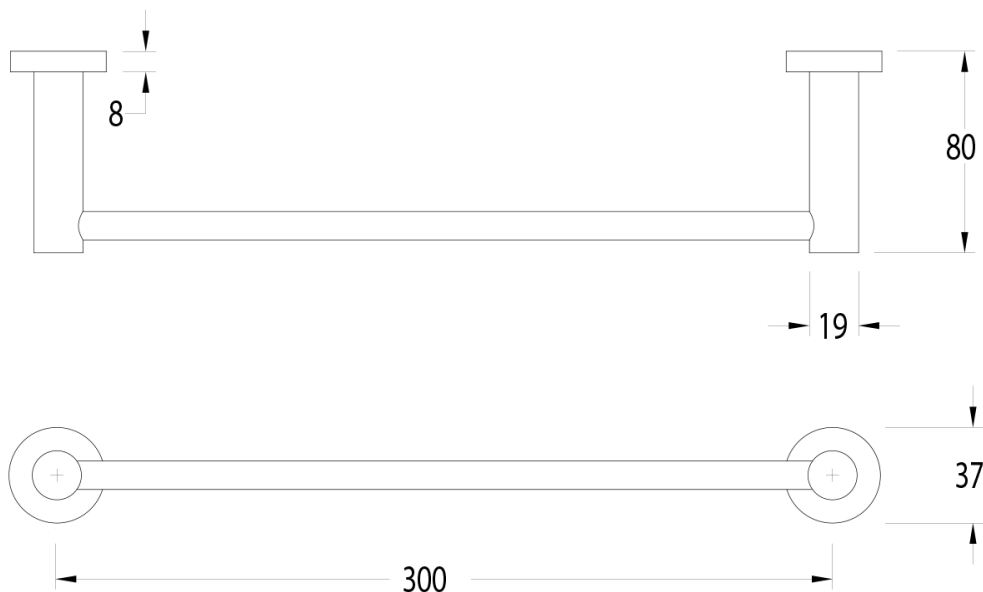

Milli Mood Edit Guest Towel Rail 300mm PVD Brushed Gold

9510919

SPECIFICATIONS

Recommended Use	Domestic, Hotel & Commercial
Colour	Brushed Gold
Material	DR Brass

WARRANTY

Replacement Only - Domestic Use 15 Years

Please refer to Warranty Page for full Terms and Conditions

Dimensions are nominal measurements only.

CLEANING RECOMMENDATIONS:

We recommend the use of soapy water or approved cleaners. This product should not be cleaned with abrasive materials. Damage caused by any improper treatment is not covered by the product warranty. Refer to Warranty Conditions

Disclaimer: Products in this specification manual must by regulation be installed by licensed and registered trade people. The manufacturer/distributor reserves the right to vary specifications or delete models from their range without prior notification. Dimensions are nominal measurements only. Dimensions and set-outs listed are correct at time of publication however the manufacturer/distributor takes no responsibility for printing errors.

Published 28/03/2022

To see the complete Milli range go to www.reece.com.au