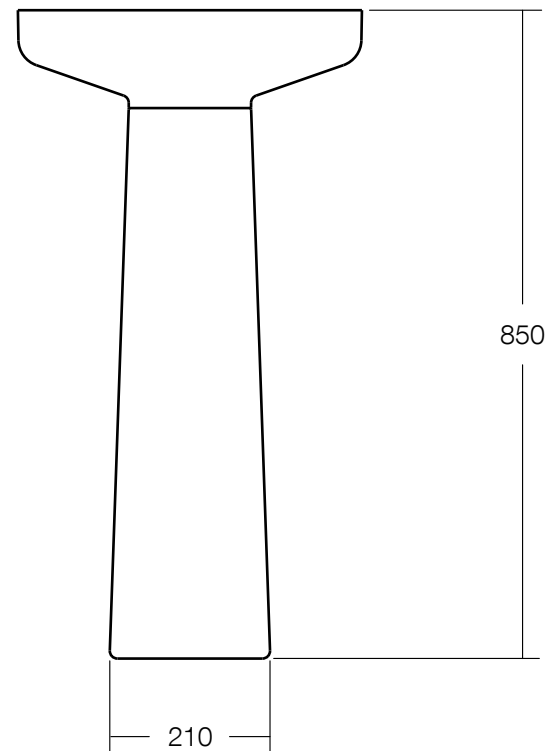

Venice 450 Pedestal Solid Surface White

SPECIFICATIONS

Recommended Use	Domestic, Hotel & Commercial
Material	Solid Surface
Colour	White
Capacity	10 Litres
Weight	15 kg
Overflow	No
Plug & Waste	32-40mm Solid Surface Pop-up Waste
Options	Softskin colours available

WARRANTY

Warranty - Domestic Use	15 Years
Please refer to Warranty Page for full Terms and Conditions	

Dimensions are nominal measurements only.

Disclaimer: Products in this specification manual must by regulation be installed by licensed and registered trade people. The manufacturer/distributor reserves the right to vary specifications or delete models from their range without prior notification. Dimensions are nominal measurements only. Dimensions and set-outs listed are correct at time of publication however the manufacturer/distributor takes no responsibility for printing errors.

Published 11/01/2023