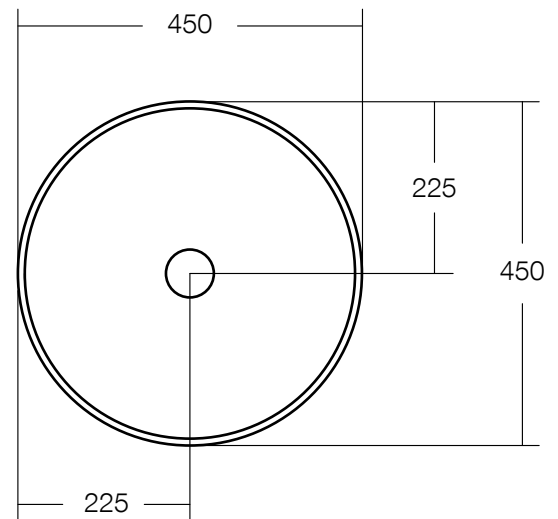

## Venice 450 Pedestal Solid Surface White

### SPECIFICATIONS

Recommended Use	Domestic, Hotel & Commercial
Material	Solid Surface
Colour	White
Capacity	10 Litres
Weight	15 kg
Overflow	No
Plug & Waste	32-40mm Solid Surface Pop-up Waste
Options	Softskin colours available

### WARRANTY

Warranty - Domestic Use	15 Years
Please refer to Warranty Page for full Terms and Conditions	

Dimensions are nominal measurements only.

Disclaimer: Products in this specification manual must by regulation be installed by licensed and registered trade people. The manufacturer/distributor reserves the right to vary specifications or delete models from their range without prior notification. Dimensions are nominal measurements only. Dimensions and set-outs listed are correct at time of publication however the manufacturer/distributor takes no responsibility for printing errors.